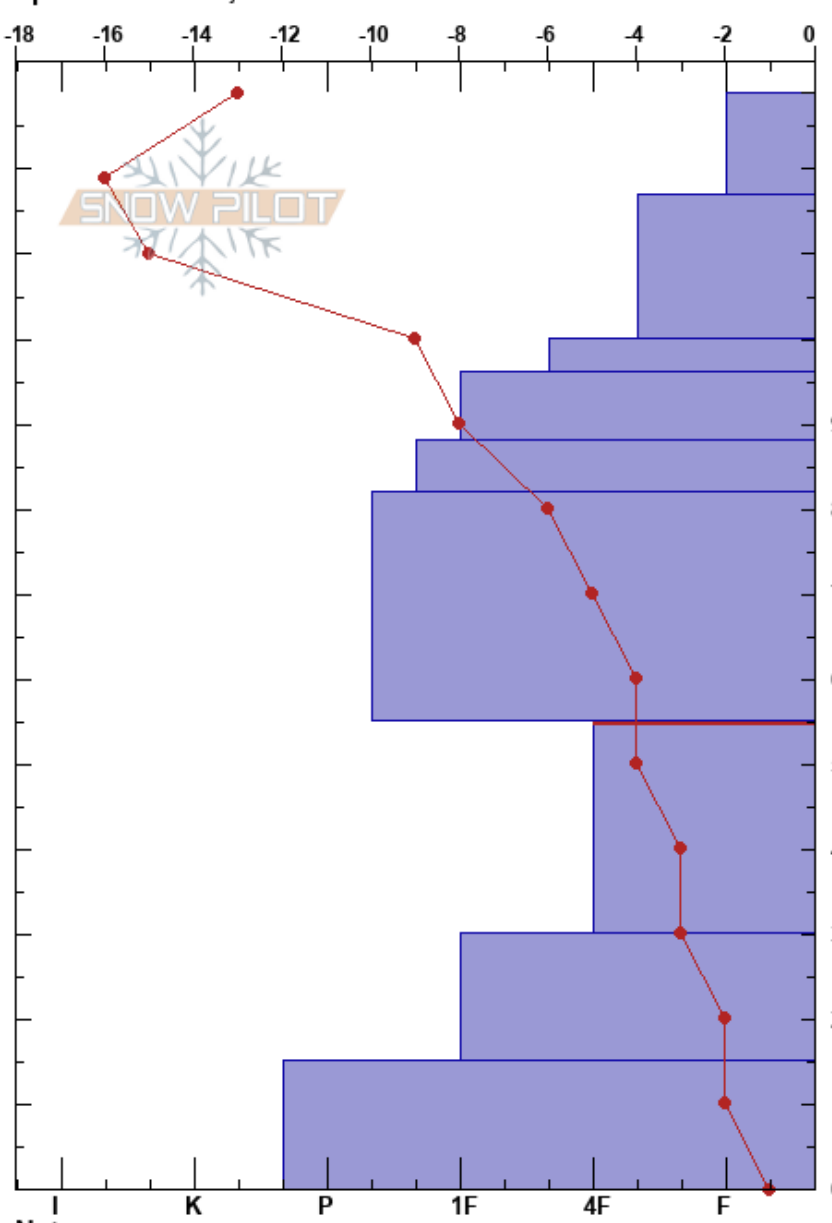

Tempter Bowl  
 San Juan Range  
 CO  
**Elevation:** 12036 ft  
**Aspect:** NE  
**Specifics:** Pit is adjacent to avalanche

Jason Rogers  
 12/29/2018 - 11:00am  
**Co-ord:** 13S BB 51892 99178  
**Slope Angle:** 28°  
**Wind Loading:** no

**Stability:**  
**Air Temperature:** -14°C  
**Sky Cover:** CLR  
**Precipitation:** NO  
**Wind:** SW Calm

**HS:** 129  
 55-30cm: Problematic layer

Elevation (cm)	Crystal		$\rho$ kg/m <sup>3</sup>	Stability tests & Layer comments
	Form	Size		
129				
120	+	1		
110	+ (Ø)	1.5		
100	□	1		← CT3, Q3 @100cm ← ECTN8 @100cm
90	⊖	2		
80	⊖	1		
70	□	2		
60				
55	□	2.5		← CT28, Q2 @55cm ← PST30/100 (End) @55cm
40				
30	∧	3.5		
20				
10	∧	3		
0				

**Notes:** Pit dug skiers left Tempter Bowl.