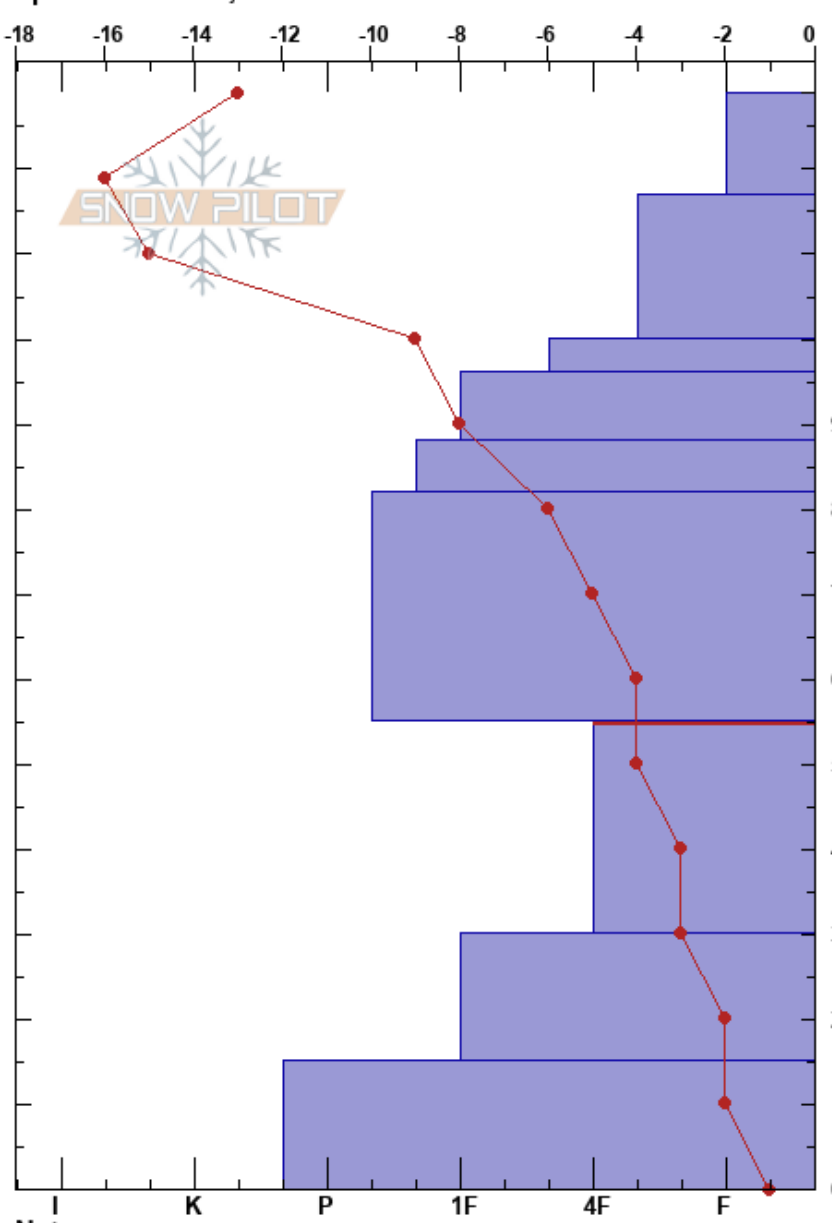

Tempter Bowl
 San Juan Range
 CO
Elevation: 12036 ft
Aspect: NE
Specifics: Pit is adjacent to avalanche

Jason Rogers
 12/29/2018 - 11:00am
Co-ord: 13S BB 51892 99178
Slope Angle: 28°
Wind Loading: no

Stability:
Air Temperature: -14°C
Sky Cover: CLR
Precipitation: NO
Wind: SW Calm

HS: 129
 55-30cm: Problematic layer

Elevation (cm)	Crystal		Moisture	ρ kg/m ³	Stability tests & Layer comments
	Form	Size			
129					
120	+	1			
110	+ (Ø)	1.5			
100	□	1			← CT3, Q3 @100cm ← ECTN8 @100cm
90	⊖	2			
80	⊖	1			
70	□	2			
60					
55	□	2.5			← CT28, Q2 @55cm ← PST30/100 (End) @55cm
40					
30	^	3.5			
20					
10	^	3			
0					

Notes: Pit dug skiers left Tempter Bowl.