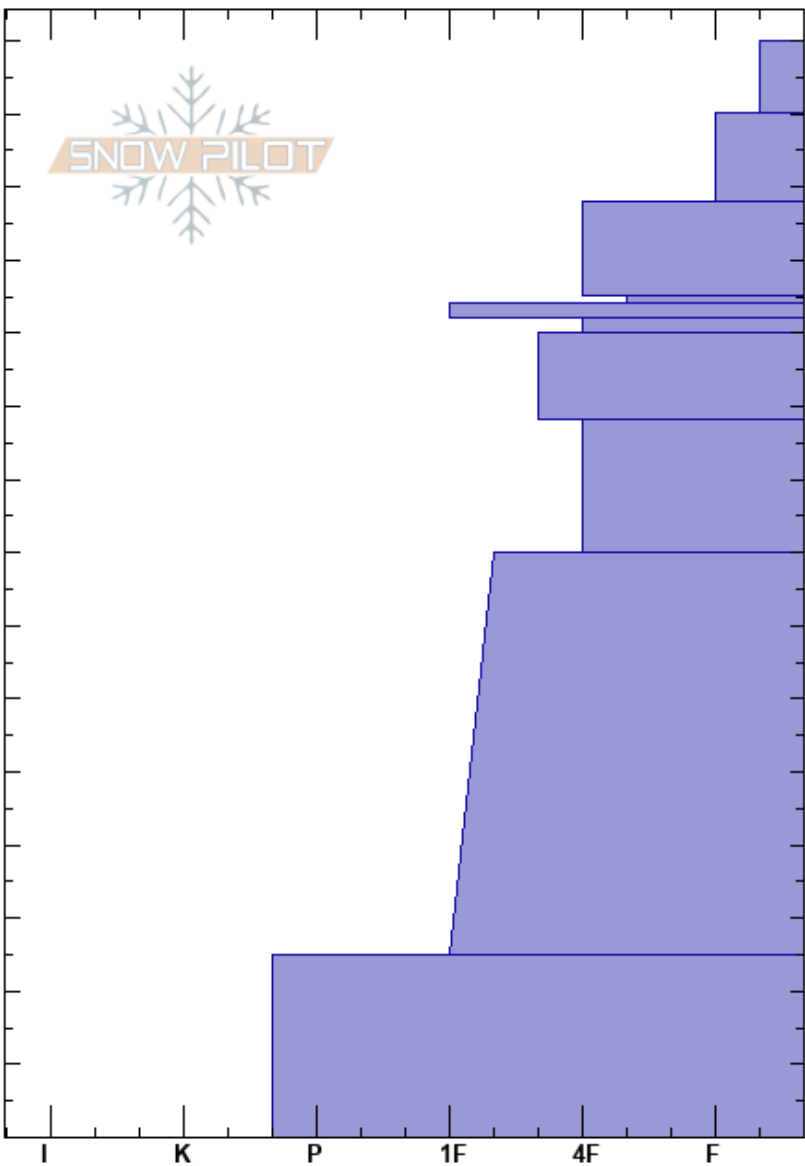

The Throne - 27 Dec
 Bridger Range
 MT
 Elevation: 8080 ft
 Aspect: 93°
 Specifics: We skied slope

Alex Marienthal
 12/27/2018 - 11:39am
 Co-ord: 45.88420N, -110.94986W
 Slope Angle: 30°
 Wind Loading: no

Stability: Good
 Air Temperature: -11°C
 Sky Cover: BKN
 Precipitation: S1
 Wind: Calm

HS:150

Layer Notes:

Height (cm)	Crystal		Moisture	ρ kg/m ³	Stability tests & Layer comments
	Form	Size			
150	*				
140	+				
130					
120	△				
115					← ECTN16 @115cm
110	□	0.5			
100					
90	⊖				
80					
70					
60					
50	⊖	1-1.5			
40					
30					
20					
10	⊙				
0					