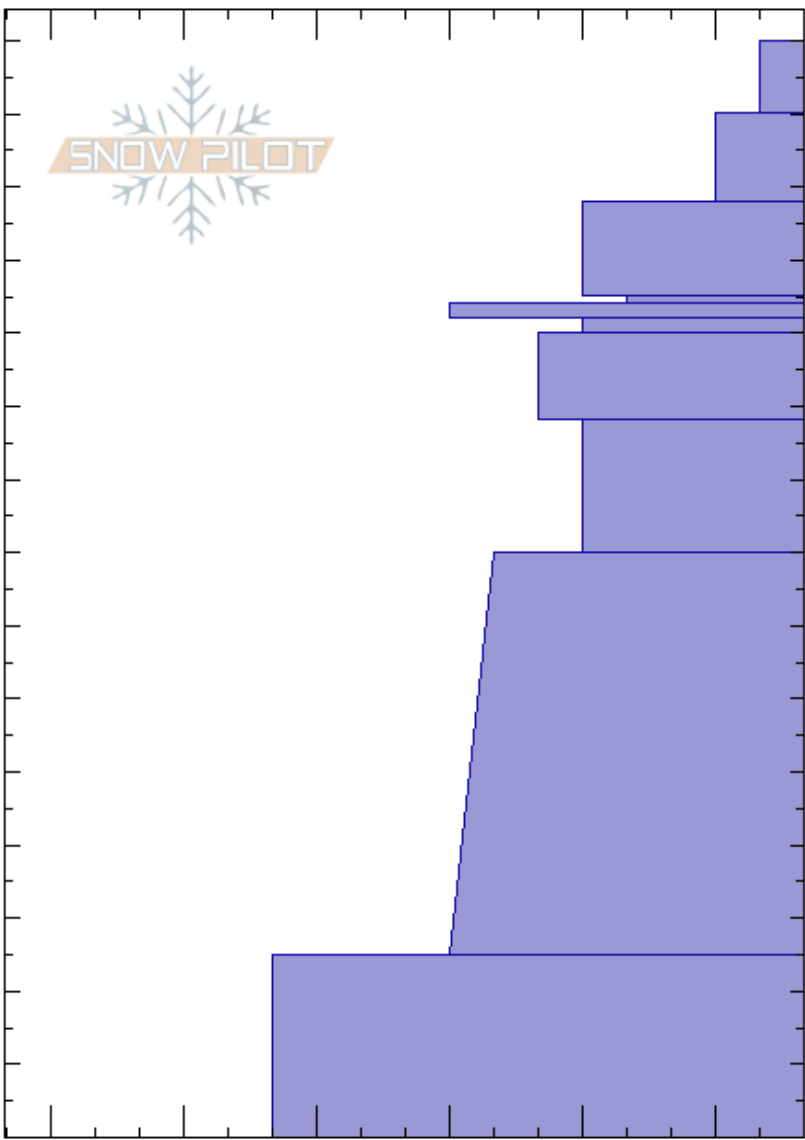

The Throne - 27 Dec
 Bridger Range
 MT
 Elevation: 8080 ft
 Aspect: 93°
 Specifics: We skied slope

Alex Marienthal
 12/27/2018 - 11:39am
 Co-ord: 45.88420N, -110.94986W
 Slope Angle: 30°
 Wind Loading: no

Stability: Good
 Air Temperature: -11°C
 Sky Cover: BKN
 Precipitation: S1
 Wind: Calm

HS:150

Layer Notes:

| Crystal Form | Crystal Size | Moisture | ρ kg/m ³ | Stability tests & Layer comments |
|--------------|--------------|----------|--------------------------|----------------------------------|
| * | | | | |
| + | | | | |
| △ | | | | ← ECTN16 @115cm |
| □ | 0.5 | | | |
| ⊖ | | | | |
| ⊖ | 1-1.5 | | | |
| ⊙ | | | | |