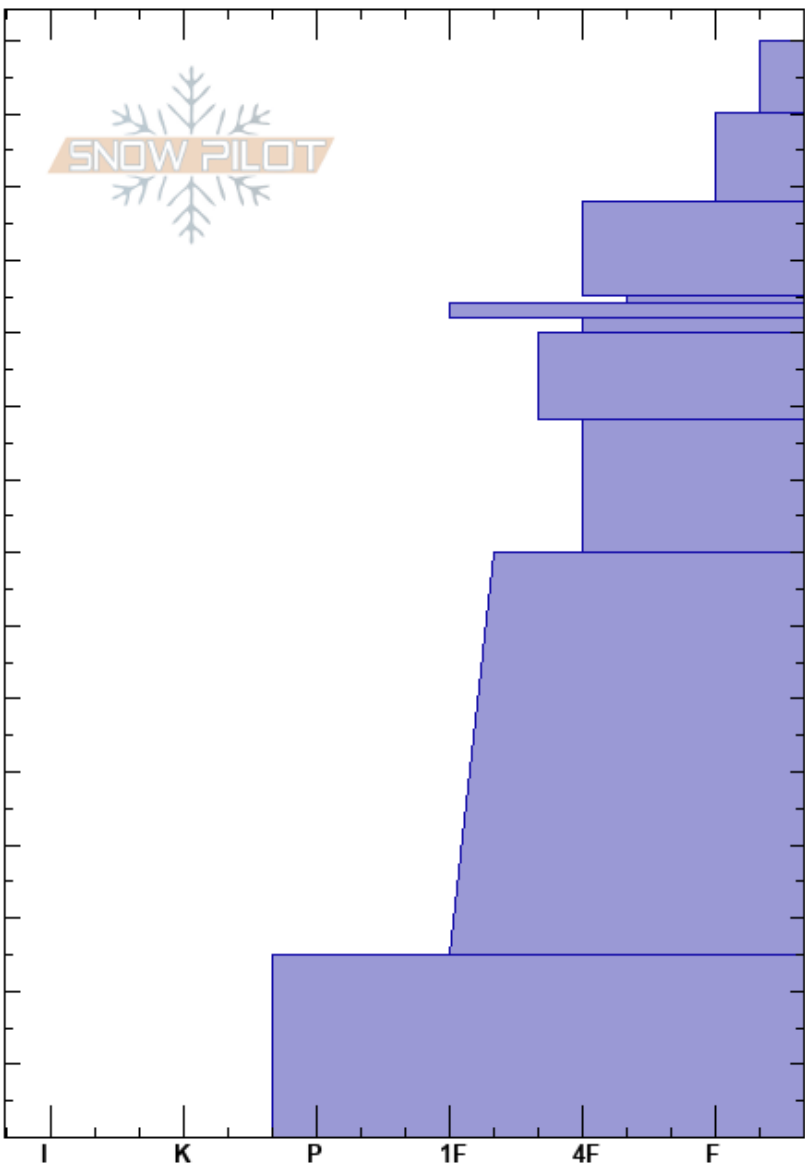

The Throne - 27 Dec  
 Bridger Range  
 MT  
 Elevation: 8080 ft  
 Aspect: 93°  
 Specifics: We skied slope

Alex Marienthal  
 12/27/2018 - 11:39am  
 Co-ord: 45.88420N, -110.94986W  
 Slope Angle: 30°  
 Wind Loading: no

Stability: Good  
 Air Temperature: -11°C  
 Sky Cover: BKN  
 Precipitation: S1  
 Wind: Calm

HS:150

Layer Notes:

Crystal Form	Crystal Size	Moisture	$\rho$ kg/m <sup>3</sup>	Stability tests & Layer comments
*				
+				
△				
□	0.5			← ECTN16 @115cm
⊖				
⊖	1-1.5			
⊙				