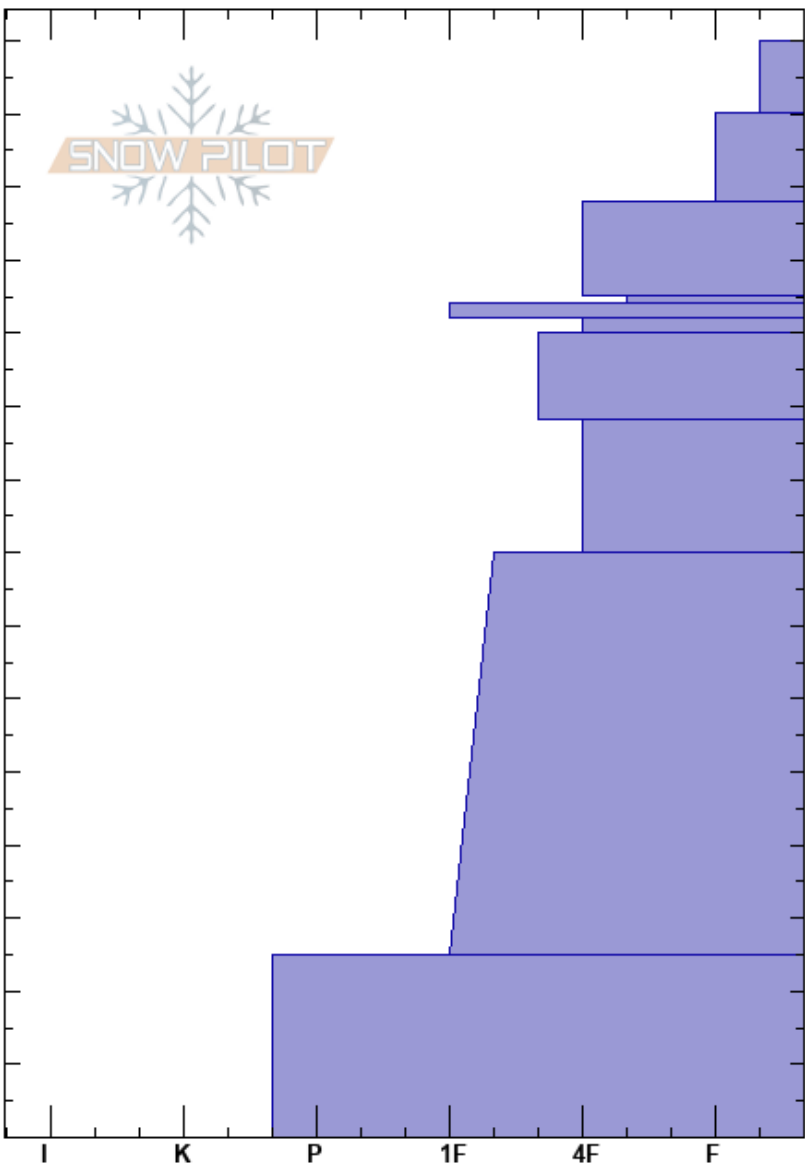

The Throne - 27 Dec
 Bridger Range
 MT
 Elevation: 8080 ft
 Aspect: 93°
 Specifics: We skied slope

Alex Marienthal
 12/27/2018 - 11:39am
 Co-ord: 45.88420N, -110.94986W
 Slope Angle: 30°
 Wind Loading: no

Stability: Good
 Air Temperature: -11°C
 Sky Cover: BKN
 Precipitation: S1
 Wind: Calm

HS:150 Layer Notes:

Crystal Form	Crystal Size	Moisture	ρ kg/m³	Stability tests & Layer comments
*				
+				
⊗				
□	0.5			← ECTN16 @115cm
⊖				
⊖	1-1.5			
⊙				