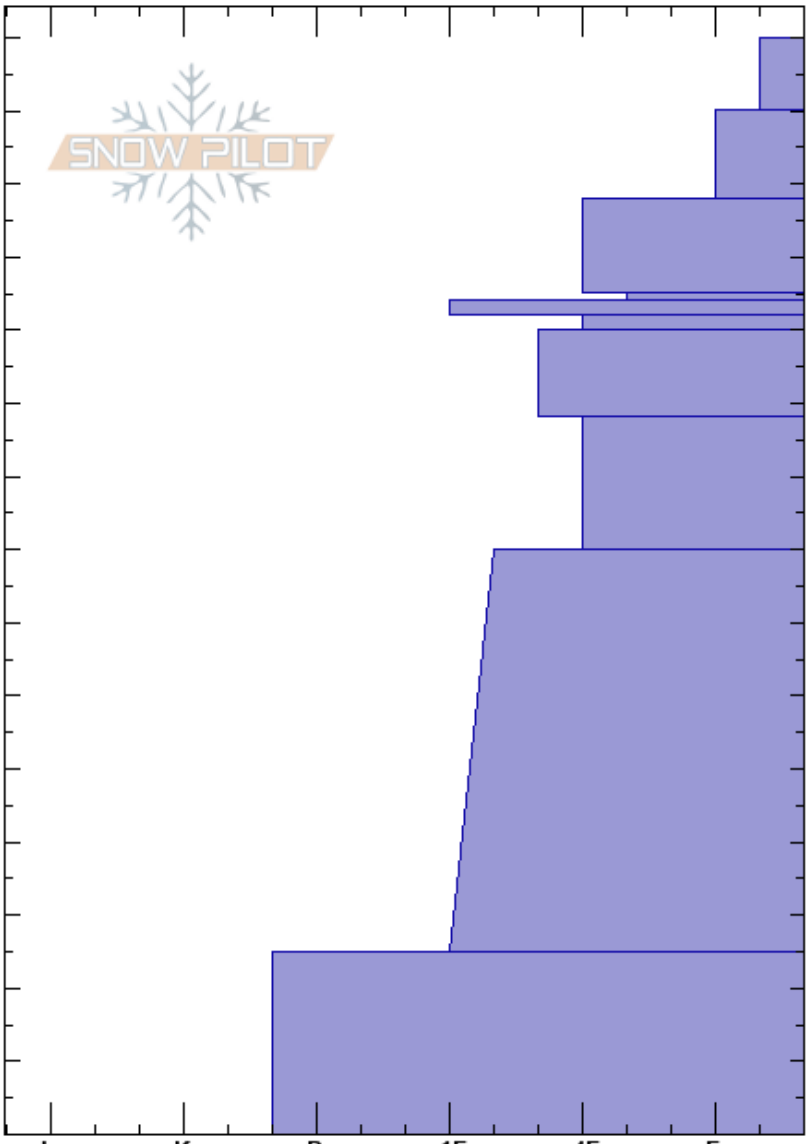

The Throne - 27 Dec  
 Bridger Range  
 MT  
 Elevation: 8080 ft  
 Aspect: 93°  
 Specifics: We skied slope

Alex Marienthal  
 12/27/2018 - 11:39am  
 Co-ord: 45.88420N, -110.94986W  
 Slope Angle: 30°  
 Wind Loading: no

Stability: Good  
 Air Temperature: -11°C  
 Sky Cover: BKN  
 Precipitation: S1  
 Wind: Calm

HS:150

Layer Notes:

Height (cm)	Crystal		Moisture	$\rho$ kg/m <sup>3</sup>	Stability tests & Layer comments
	Form	Size			
150	*				
140	+				
130					
120	△				
115					← ECTN16 @115cm
110	□	0.5			
100					
90	⊖				
80					
70					
60					
50	⊖	1-1.5			
40					
30					
20					
10	⊙				
0					