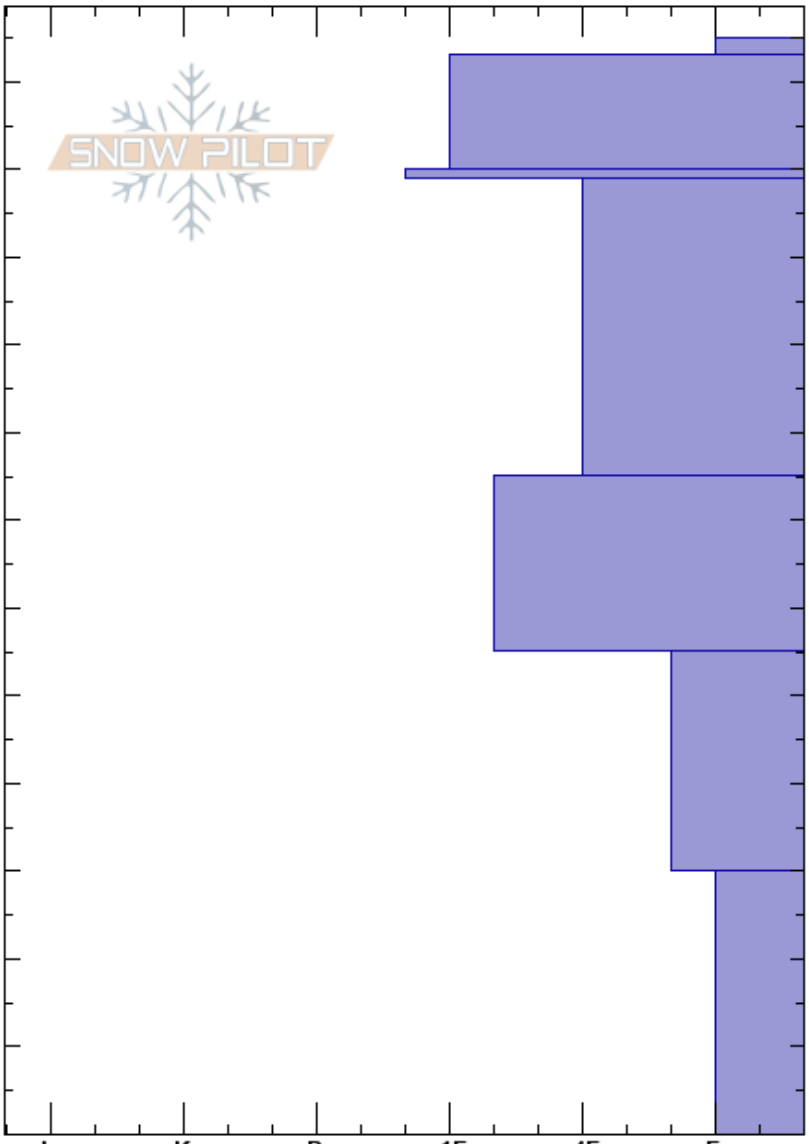

Fremont 1 High
 Gore Range
 CO
Elevation: 11700 ft
Aspect: 243°
Specifics: Pit dug in a Ski Area; Ski tracks on slope; We skied slope

Kelsey Pfendler
 12/28/2018 - 11:00am
Co-ord: 39.45593N, -106.16427W
Slope Angle: 30°
Wind Loading: no

Stability: Good **HS:** 125 **Layer Notes:**
Air Temperature: 8°C **PF:** 125 125-123cm: Wide Spread
Sky Cover: CLR
Precipitation: NO
Wind: SW Calm

Depth (cm)	Crystal		Moisture	ρ kg/m ³	Stability tests & Layer comments
	Form	Size			
125					
120	V	5-6	D		125-123cm: Wide Spread
115	/	1	D		
110	/	2	D		
95	•	2	D		← ECTP11 @95cm SP ← CT13, SP @95cm
65	.	1	D		← ECTN28 @55cm ← CT24, BRK @55cm
40	☐	4	D		
15	☐	5	D		