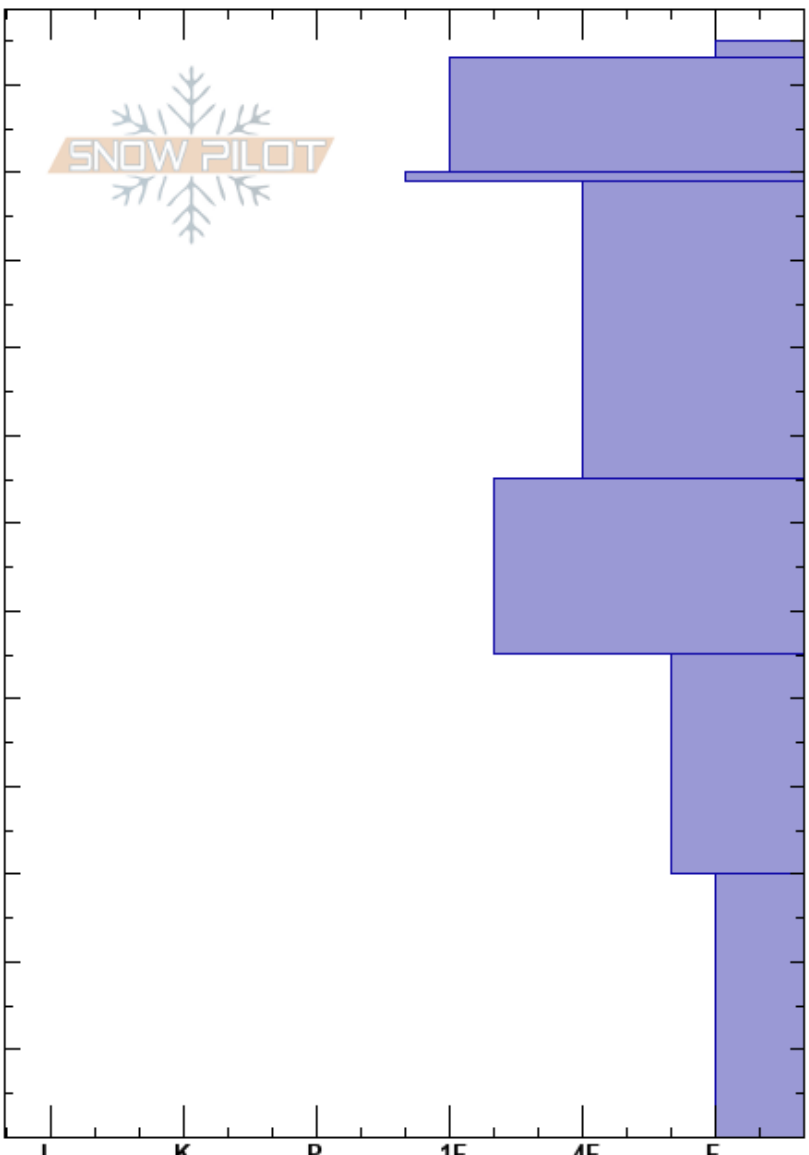

Fremont 1 High
 Gore Range
 CO
Elevation: 11700 ft
Aspect: 243°
Specifics: Pit dug in a Ski Area; Ski tracks on slope; We skied slope

Kelsey Pfendler
 12/28/2018 - 11:00am
Co-ord: 39.45593N, -106.16427W
Slope Angle: 30°
Wind Loading: no

Stability: Good **HS:** 125 **Layer Notes:**
Air Temperature: 8°C **PF:** 125 125-123cm: Wide Spread
Sky Cover: CLR
Precipitation: NO
Wind: SW Calm

Depth (cm)	Crystal		Moisture	ρ kg/m ³	Stability tests & Layer comments
	Form	Size			
125	V	5-6	D		125-123cm: Wide Spread
120		1	D		
110	/	2	D		
100					
90	•	2	D		← ECTP11 @95cm SP ← CT13, SP @95cm
80					
75	•	1	D		
70					
60					
55					← ECTN28 @55cm ← CT24, BRK @55cm
50	☐	4	D		
40					
30					
20	☐	5	D		
10					
0					