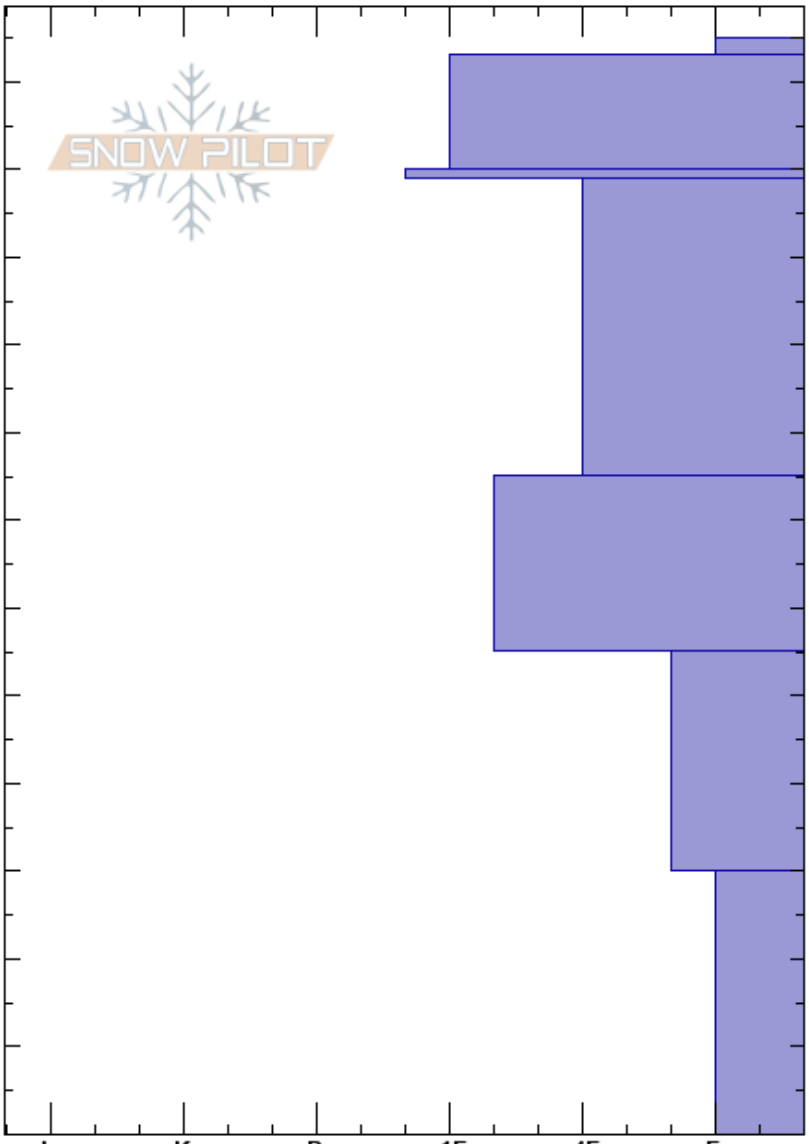

Fremont 1 High
 Gore Range
 CO
Elevation: 11700 ft
Aspect: 243°
Specifics: Pit dug in a Ski Area; Ski tracks on slope; We skied slope

Kelsey Pfendler
 12/28/2018 - 11:00am
Co-ord: 39.45593N, -106.16427W
Slope Angle: 30°
Wind Loading: no

Stability: Good **HS:** 125 **Layer Notes:**
Air Temperature: 8°C **PF:** 125 125-123cm: Wide Spread
Sky Cover: CLR
Precipitation: NO
Wind: SW Calm

Depth (cm)	Crystal		Moisture	ρ kg/m ³	Stability tests & Layer comments
	Form	Size			
125					
120-110	V	5-6	D		125-123cm: Wide Spread
110-95	/	1	D		
95-75	/	2	D		
75-55	.	1	D		
55-35	•	2	D		← ECTP11 @95cm SP ← CT13, SP @95cm
35-30	•	1	D		← ECTN28 @55cm ← CT24, BRK @55cm
30-0	•	4	D		
0	•	5	D		