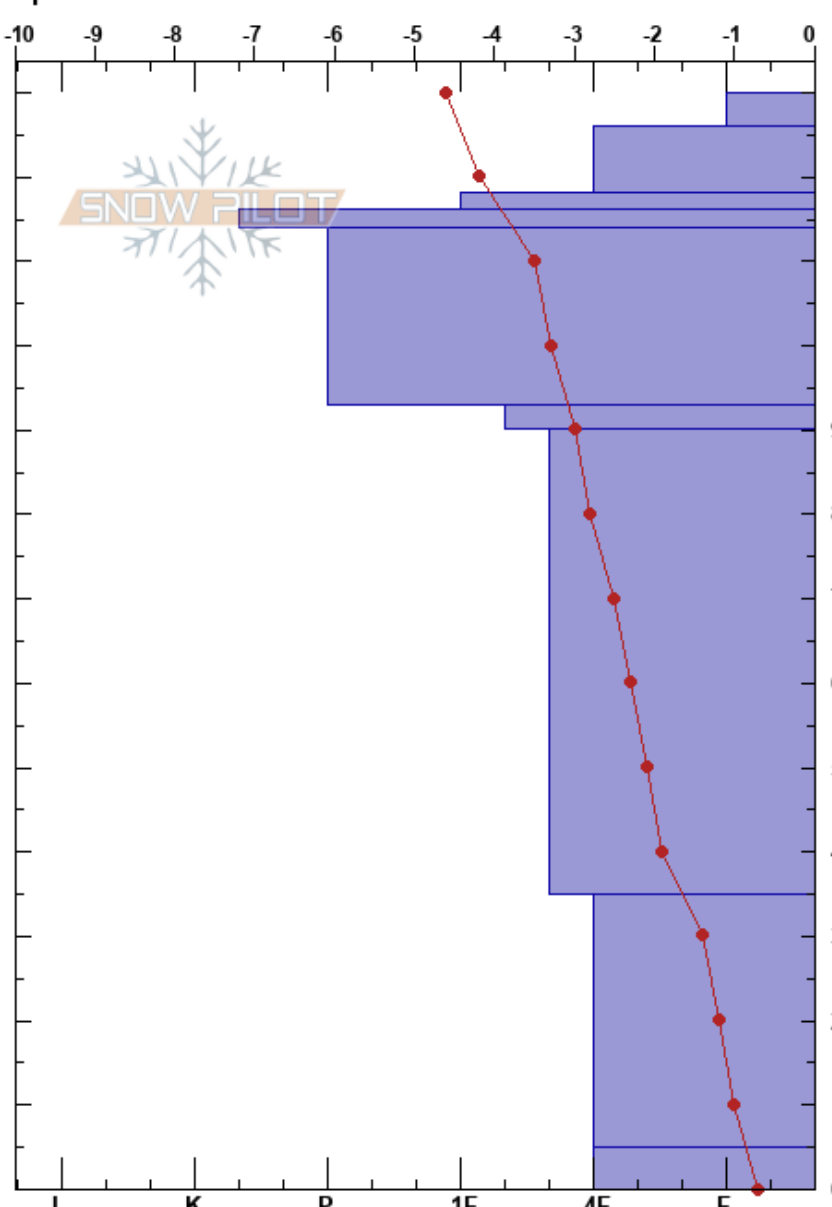

Övålen 181229
 Funäsfjällen
 Sweden
 Elevation: 950 m
 Aspect: E
 Specifics:

Fredrik Norberg
 29/12/2018 - 11:30
 Co-ord: 62.70064N, 12.29450W
 Slope Angle: 25°
 Wind Loading: no

Stability: **HS:130**
 Air Temperature: -4.2°C PF:25
 Sky Cover: SCT
 Precipitation: S-1
 Wind: W Moderate

Layer Notes:

Height (m)	Crystal		Moisture	ρ kg/m ³	Stability tests & Layer comments
	Form	Size			
130	+ (✓)		D		
120	/		D		
110	■		D		
100	•	0.1	D		
90	•	0.5	D		
60	•	0.3			
20	•	1	M		
0	⊖	1.5	D		←ECTP5@2cm