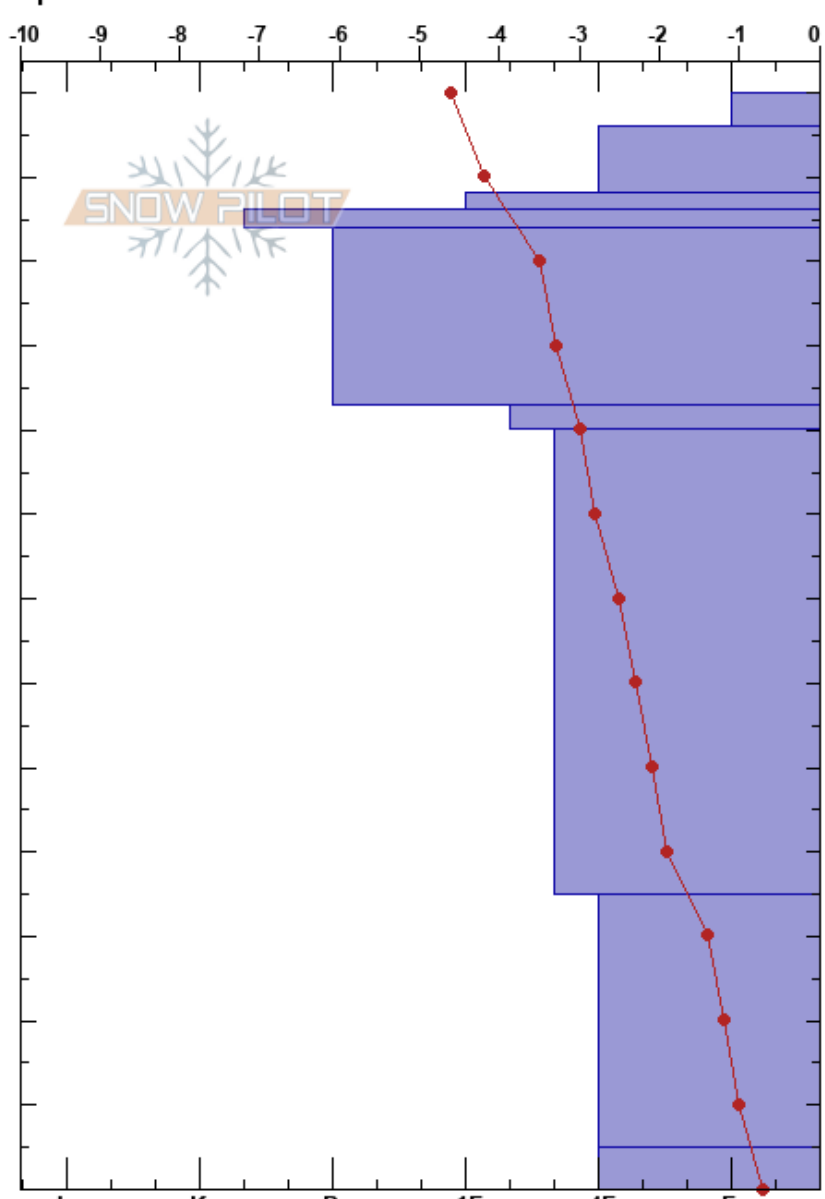

Övålen 181229
 Funäsfjällen
 Sweden
 Elevation: 950 m
 Aspect: E
 Specifics:

Fredrik Norberg
 29/12/2018 - 11:30
 Co-ord: 62.70064N, 12.29450W
 Slope Angle: 25°
 Wind Loading: no

Stability: **HS:130**
 Air Temperature: -4.2°C PF:25
 Sky Cover: SCT
 Precipitation: S-1
 Wind: W Moderate

Layer Notes:

Height (m)	Crystal		Moisture	ρ kg/m ³	Stability tests & Layer comments
	Form	Size			
130	+ (✓)		D		
120	/		D		
110	■		D		
100	•	0.1	D		
90	•	0.5	D		
60	•	0.3			
20	•	1	M		
0	⊖	1.5	D		←ECTP5@2cm