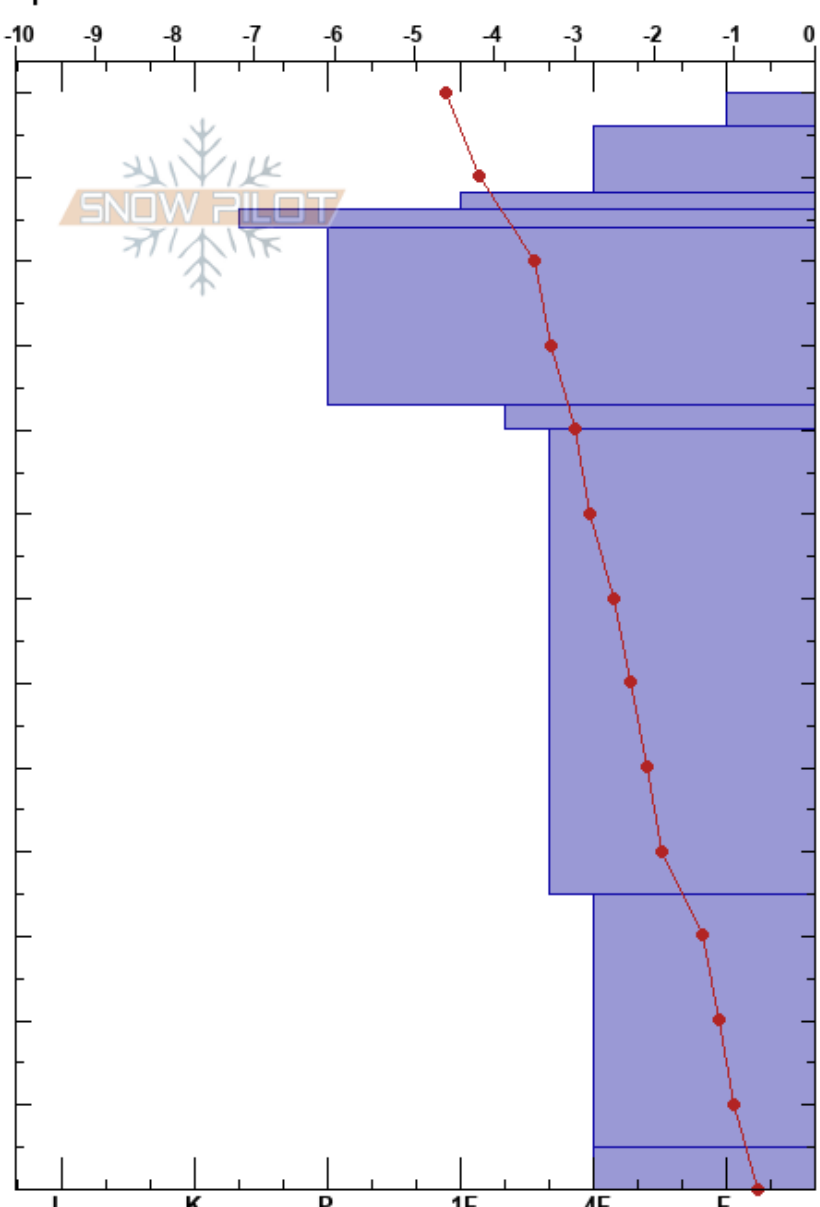

Övålen 181229  
 Funäsfjällen  
 Sweden  
 Elevation: 950 m  
 Aspect: E  
 Specifics:

Fredrik Norberg  
 29/12/2018 - 11:30  
 Co-ord: 62.70064N, 12.29450W  
 Slope Angle: 25°  
 Wind Loading: no

Stability: **HS:130**  
 Air Temperature: -4.2°C PF:25  
 Sky Cover: SCT  
 Precipitation: S-1  
 Wind: W Moderate

Layer Notes:

Height (m)	Crystal		Moisture	$\rho$ kg/m <sup>3</sup>	Stability tests & Layer comments
	Form	Size			
130	+ (✓)		D		
120	/		D		
110	—		D		
100	•	0.1	D		
90	•	0.5	D		
60	•	0.3			
20	•	1	M		
0	⊖	1.5	D		←ECTP5@2cm