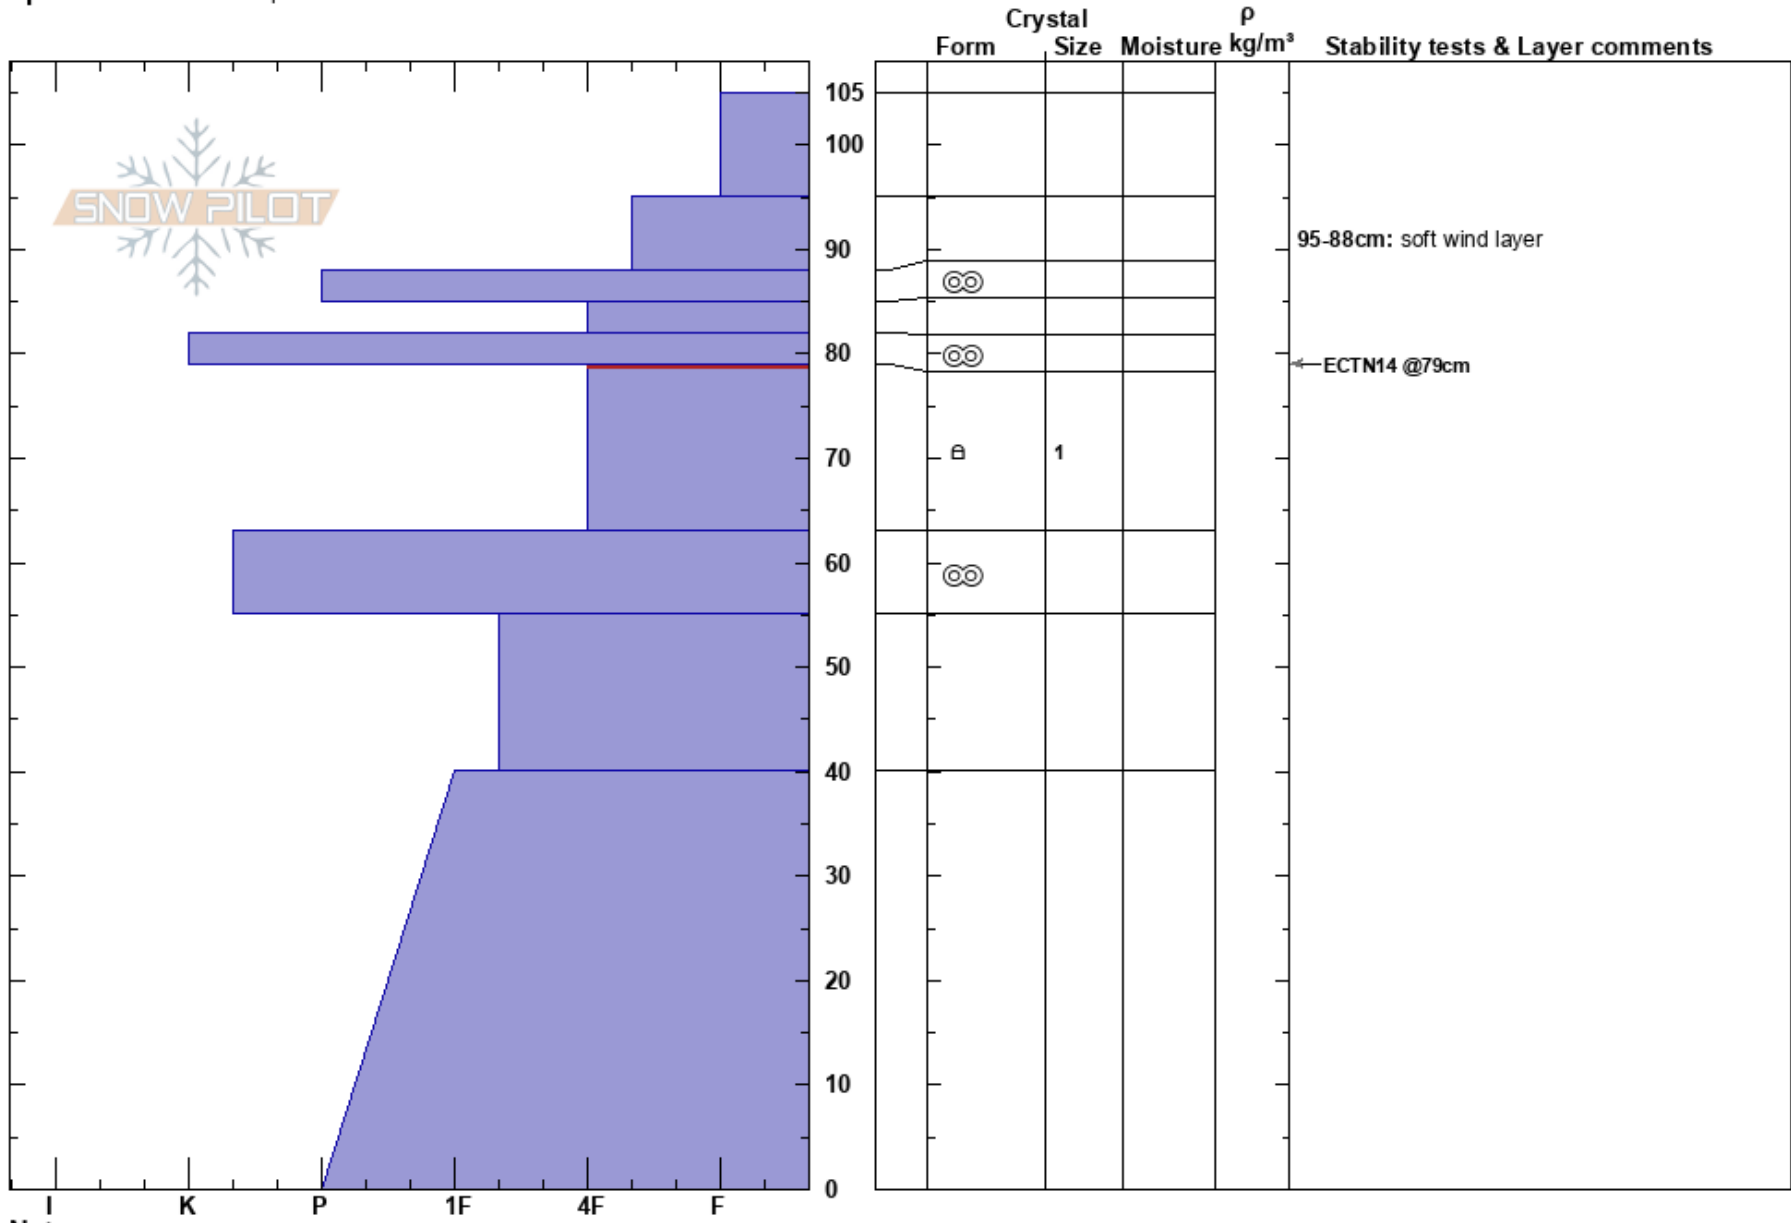

Sheep Creek
 Beartooths
 MT
 Elevation: 9300 ft
 Aspect: 205°
 Specifics: We skied slope

Beau Fredlund
 12/27/2018 - 2:00pm
 Co-ord: 45.03747N, -109.96654E
 Slope Angle: 30°
 Wind Loading:

Stability:
 Air Temperature:
 Sky Cover:
 Precipitation:
 Wind:

HS:105
 95-88cm: soft wind layer
 79-63cm: Problematic layer

Notes: