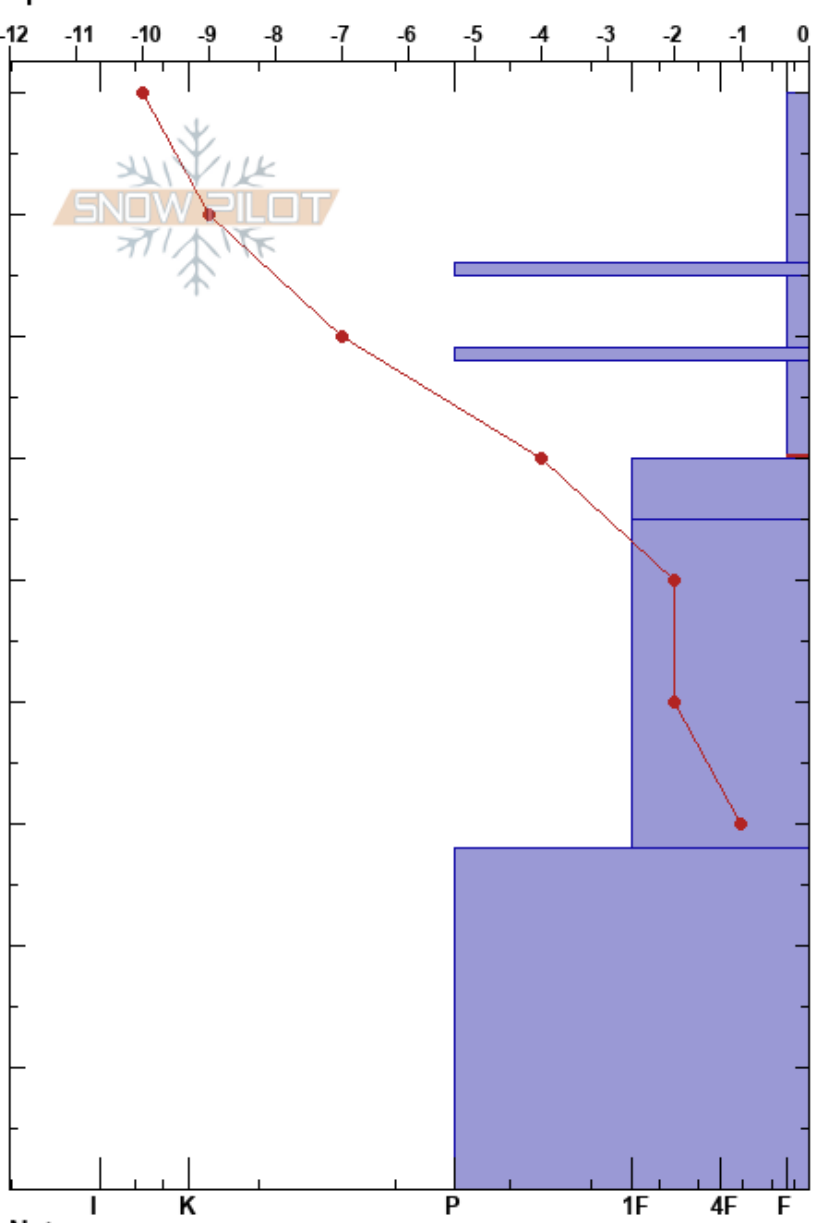

20181228 Angora
 Sierra Nevada
 CA
 Elevation: 7825 ft
 Aspect: NE
 Specifics:

Travis Feist
 12/28/2018 - 12:00pm
 Co-ord: 38.86920N, -120.06900W
 Slope Angle: 30°
 Wind Loading: no

Stability:
 Air Temperature: -7°C
 Sky Cover: FEW
 Precipitation: NO
 Wind: NE Moderate

HS:90
 PF:25
 68-60cm: Problematic layer

Form	Crystal		Moisture	ρ kg/m ³	Stability tests & Layer comments
	Size				
☐	1				
=					← PST25/100 (SF) @75cm
☐	1				
☉☉					
☐	2				
☐ (☐)	1				← PST80/100 (End) @60cm ← ECTN11 @60cm
•	0.5				
☉☉					