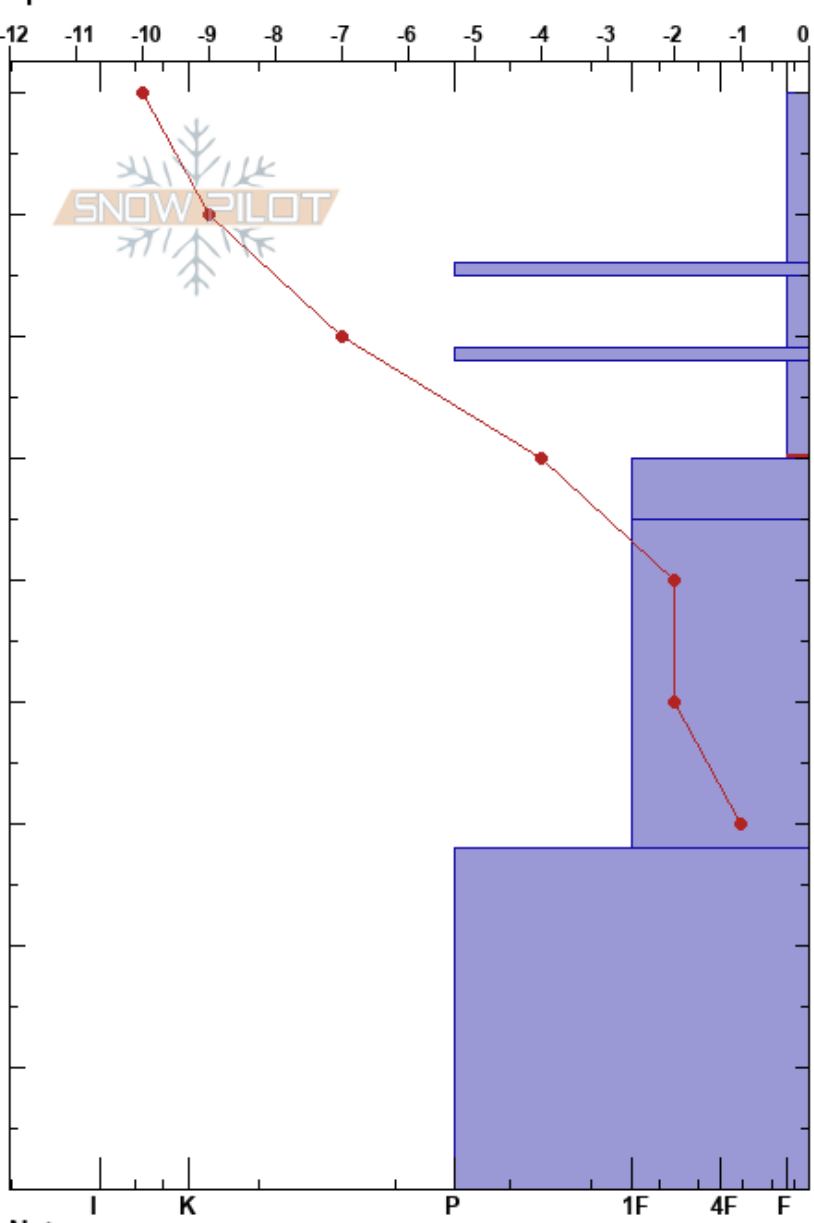

20181228 Angora  
 Sierra Nevada  
 CA  
 Elevation: 7825 ft  
 Aspect: NE  
 Specifics:

Travis Feist  
 12/28/2018 - 12:00pm  
 Co-ord: 38.86920N, -120.06900W  
 Slope Angle: 30°  
 Wind Loading: no

Stability: **HS:90**  
 Air Temperature: -7°C **PF:25** 68-60cm:Problematic layer  
 Sky Cover: FEW  
 Precipitation: NO  
 Wind: NE Moderate

Form	Crystal		Moisture	$\rho$ kg/m <sup>3</sup>	Stability tests & Layer comments
	Size				
☐	1				
=					← PST25/100 (SF) @75cm
☐	1				
⊙⊙					
☐	2				
☐ (☐)	1				← PST80/100 (End) @60cm ← ECTN11 @60cm
•	0.5				
⊙⊙					