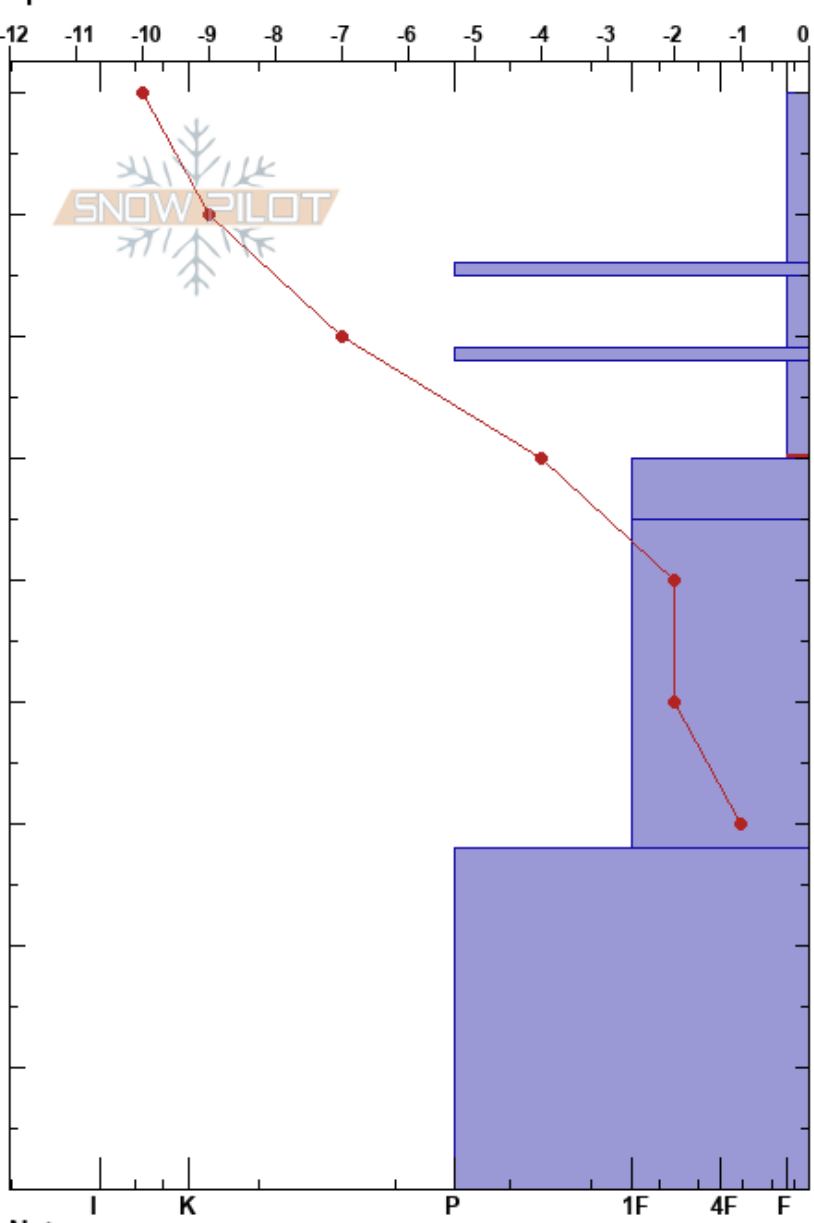

20181228 Angora
 Sierra Nevada
 CA
 Elevation: 7825 ft
 Aspect: NE
 Specifics:

Travis Feist
 12/28/2018 - 12:00pm
 Co-ord: 38.86920N, -120.06900W
 Slope Angle: 30°
 Wind Loading: no

Stability: **HS:90**
 Air Temperature: -7°C **PF:25** 68-60cm:Problematic layer
 Sky Cover: FEW
 Precipitation: NO
 Wind: NE Moderate

Form	Crystal		Moisture	ρ kg/m ³	Stability tests & Layer comments
	Size				
☐	1				
=					← PST25/100 (SF) @75cm
☐	1				
⊙⊙					
☐	2				
☐ (☐)	1				← PST80/100 (End) @60cm ← ECTN11 @60cm
•	0.5				
⊙⊙					