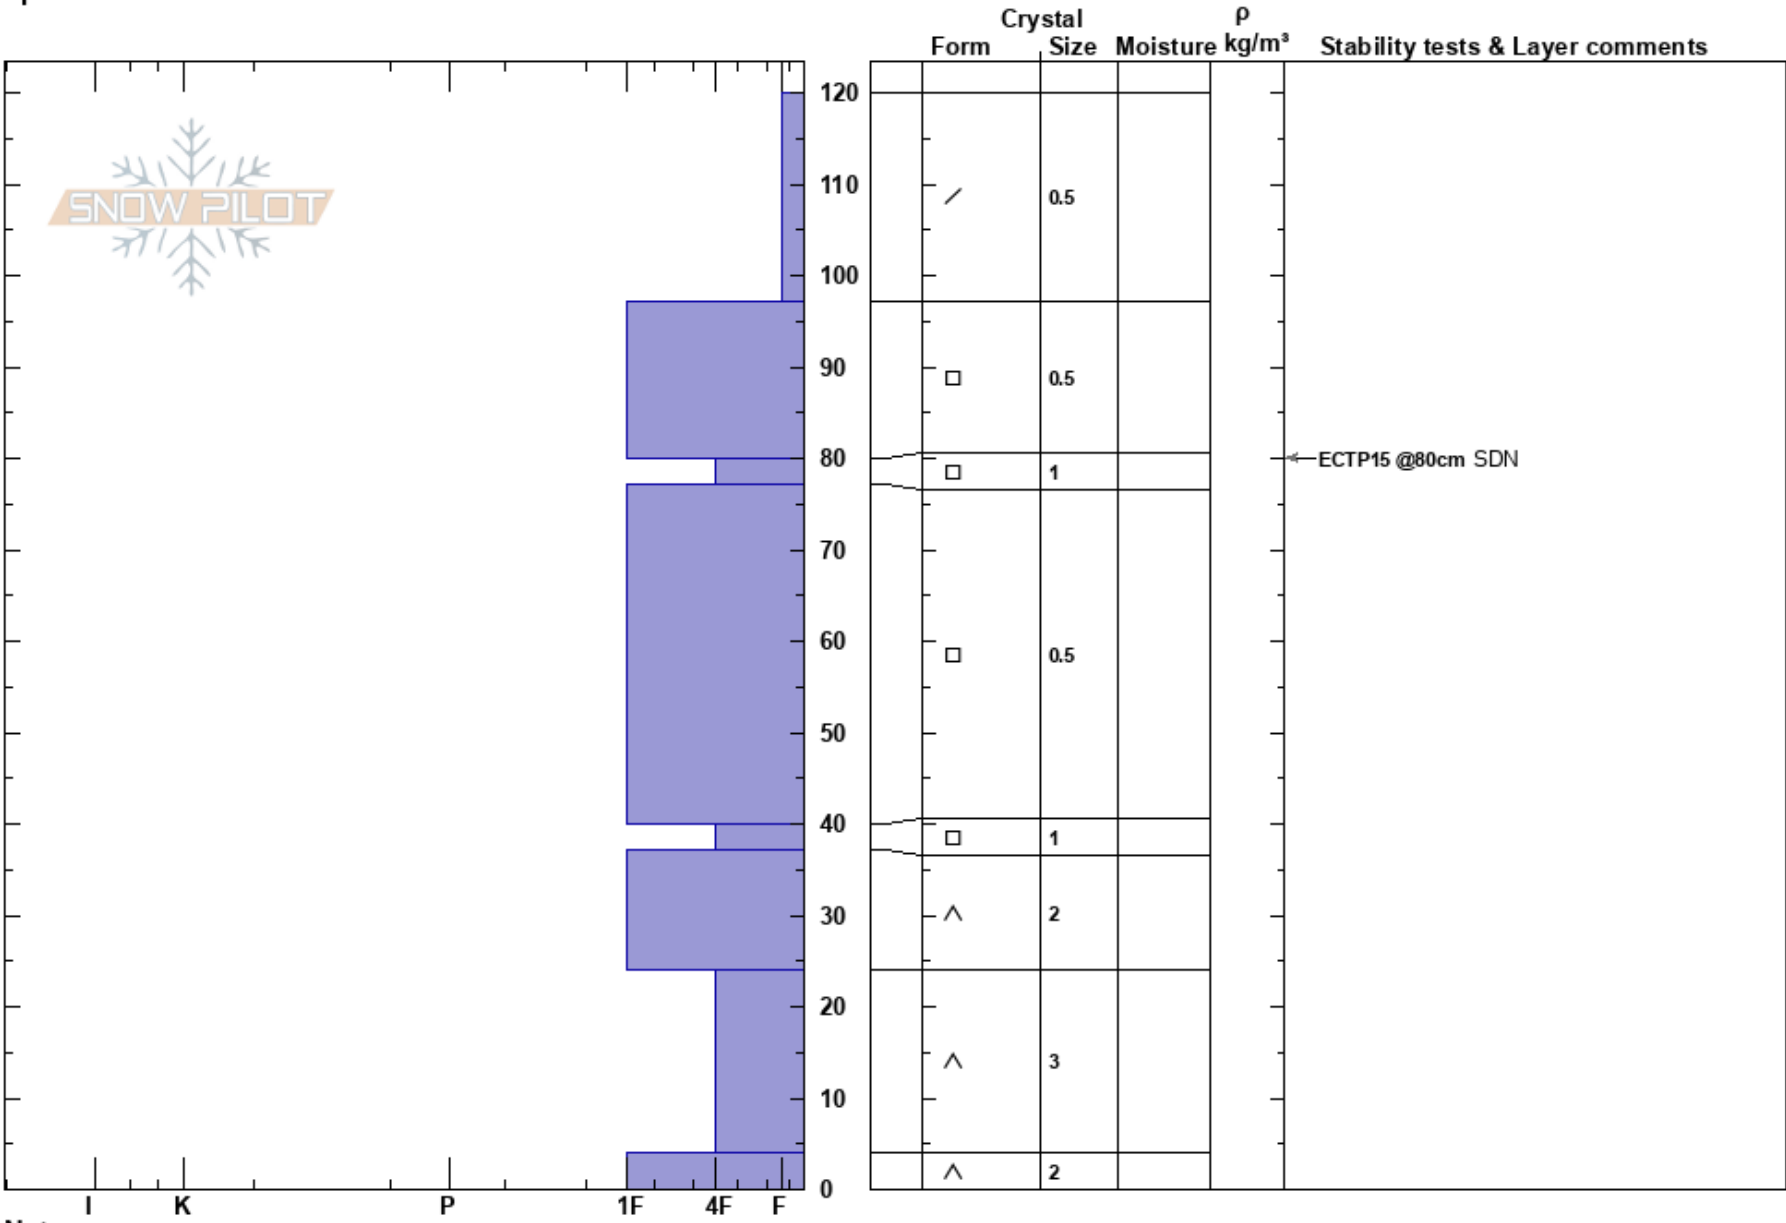

Arkansas Mountain NW  
 Marble  
 CO  
 Elevation: 11800 ft  
 Aspect: 305°  
 Specifics:

Andy Wenberg  
 12/28/2018 - 11:55pm  
 Co-ord:  
 Slope Angle: 22°  
 Wind Loading:

Stability:  
 Air Temperature: -13°C  
 Sky Cover: BKN  
 Precipitation: NO  
 Wind: NE Calm

HS:120  
 PF:82 80-77cm:Problematic layer

Notes: