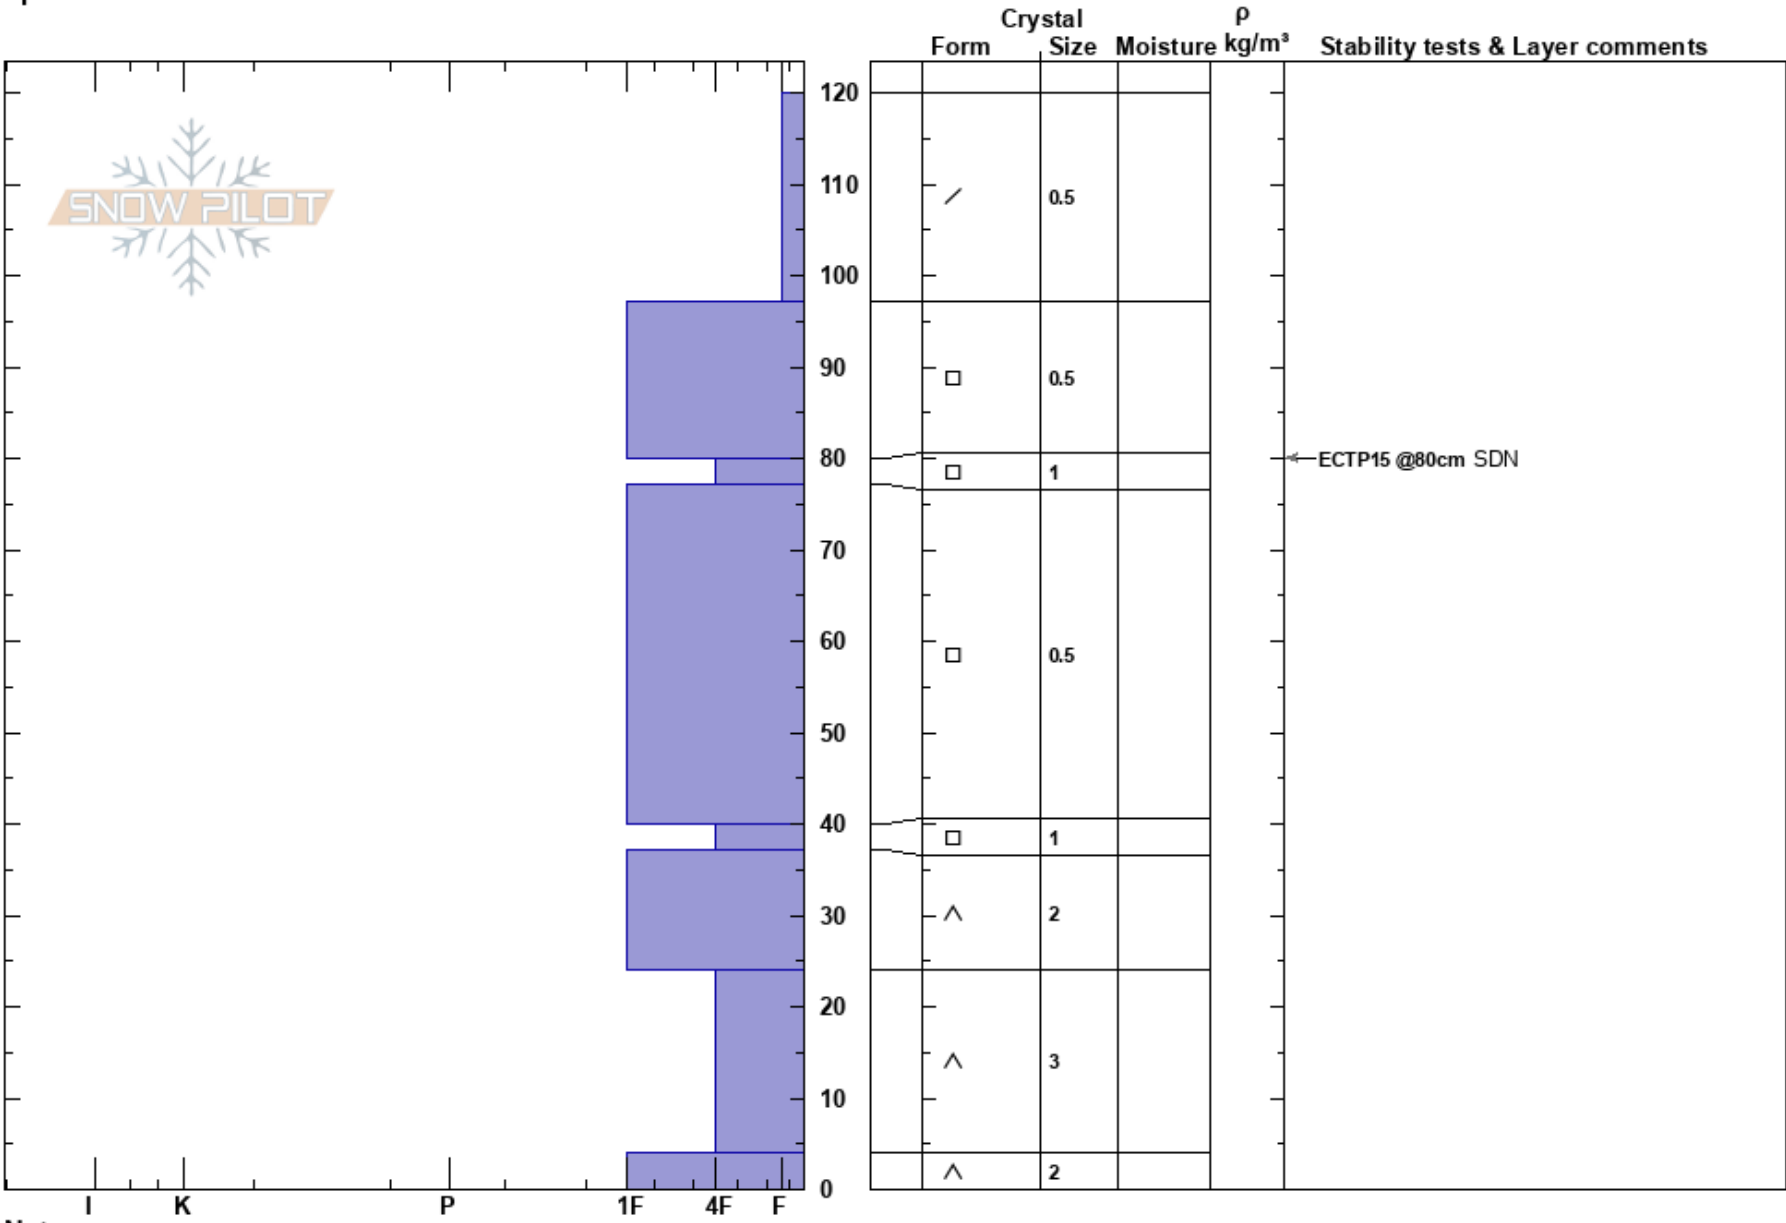

Arkansas Mountain NW
 Marble
 CO
 Elevation: 11800 ft
 Aspect: 305°
 Specifics:

Andy Wenberg
 12/28/2018 - 11:55pm
 Co-ord:
 Slope Angle: 22°
 Wind Loading:

Stability:
 Air Temperature: -13°C
 Sky Cover: BKN
 Precipitation: NO
 Wind: NE Calm

HS:120
 PF:82 80-77cm:Problematic layer

Notes: