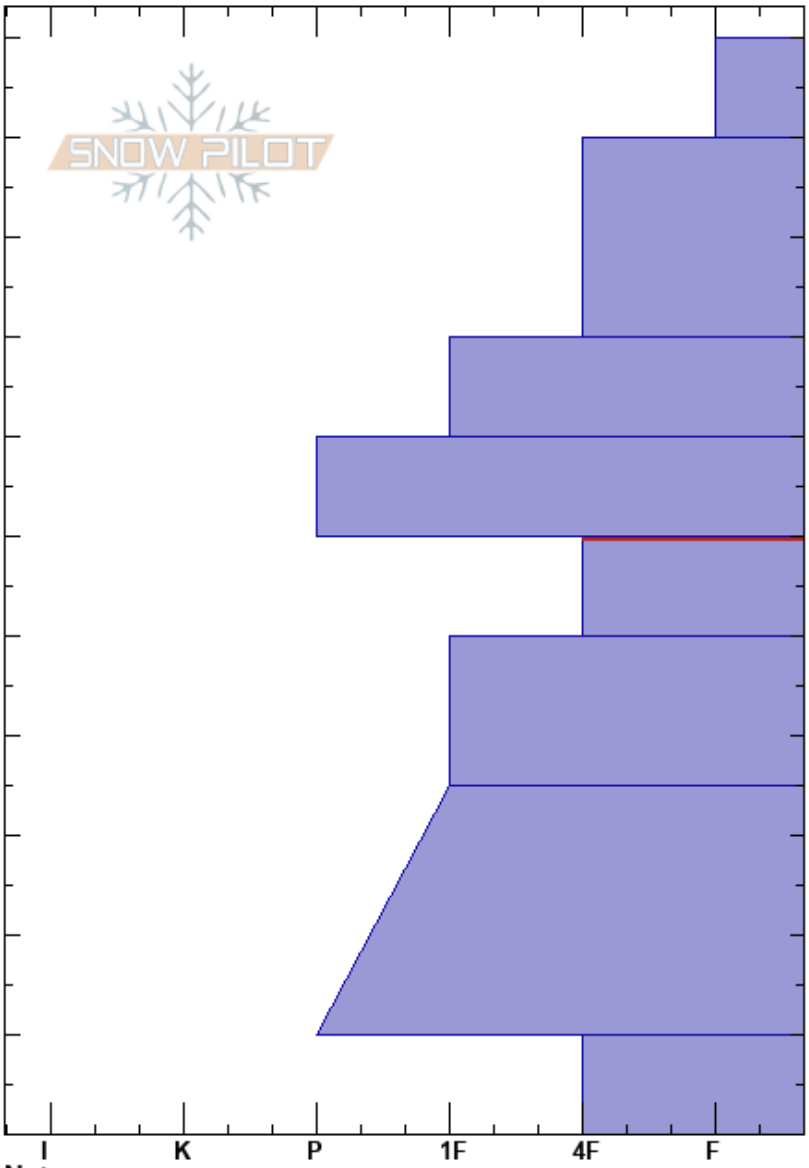

20181228 Ivory Flakes
 Wasatch Range
 UT
 Elevation: 3000 m
 Aspect: 70°
 Specifics:

Justin Lozier
 12/28/2018 - 9:50am
 Co-ord: 40.61520N, -111.66912W
 Slope Angle: 30°
 Wind Loading: previous

Stability:
 Air Temperature:
 Sky Cover: CLR
 Precipitation: NO
 Wind: E Light Breeze

HS:110
 60-50cm:Problematic layer

Height (cm)	Crystal		Moisture	ρ kg/m ³	Stability tests & Layer comments
	Form	Size			
110					
105	✓				
90	•				
80	•				← CT, SP @80cm
75	•				
70	•				
65					
60					← CT, SC @60cm
55	□				
50					
40					
30					
20					
10					
5	□				