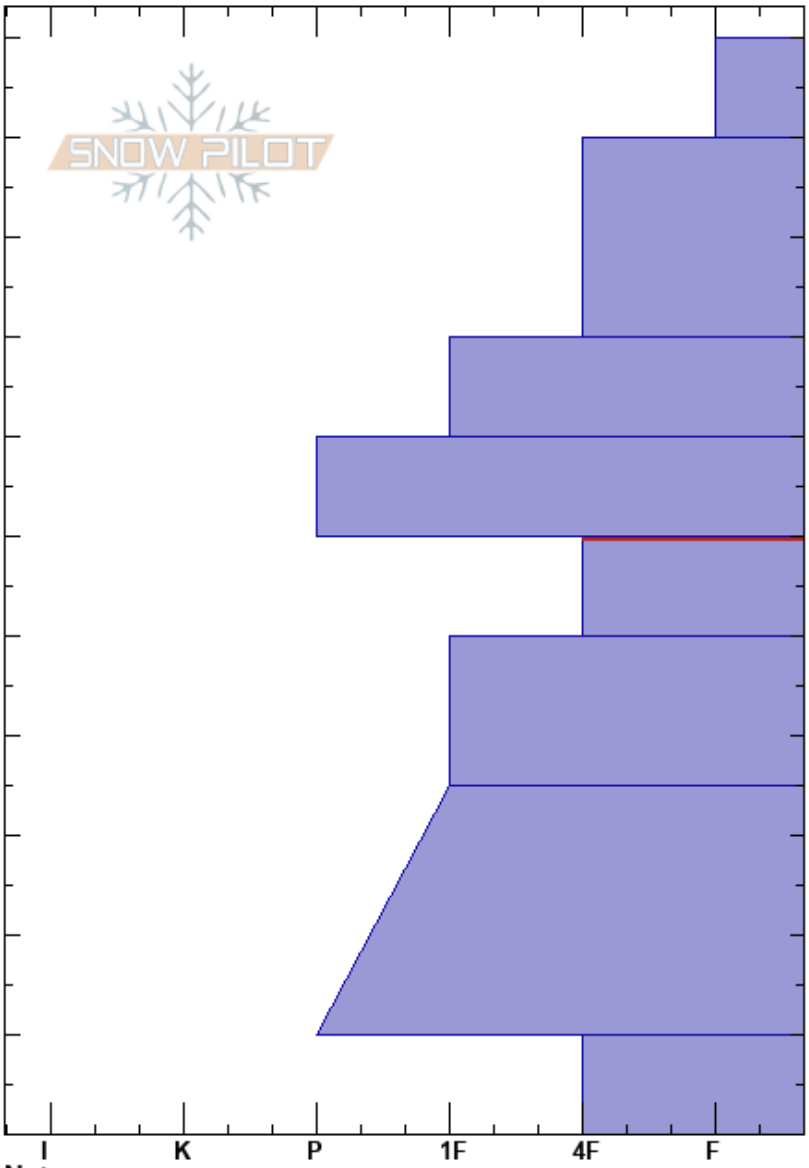

20181228 Ivory Flakes  
 Wasatch Range  
 UT  
 Elevation: 3000 m  
 Aspect: 70°  
 Specifics:

Justin Lozier  
 12/28/2018 - 9:50am  
 Co-ord: 40.61520N, -111.66912W  
 Slope Angle: 30°  
 Wind Loading: previous

Stability:  
 Air Temperature:  
 Sky Cover: CLR  
 Precipitation: NO  
 Wind: E Light Breeze

HS:110  
 60-50cm: Problematic layer

Height (cm)	Crystal		$\rho$ kg/m <sup>3</sup>	Stability tests & Layer comments
	Form	Size		
110				
105	✓			
90	•			
80	•			← CT, SP @80cm
75	•			
70	•			
65				
60				← CT, SC @60cm
55	□			
50				
40				
30				
20				
10				
0	□			