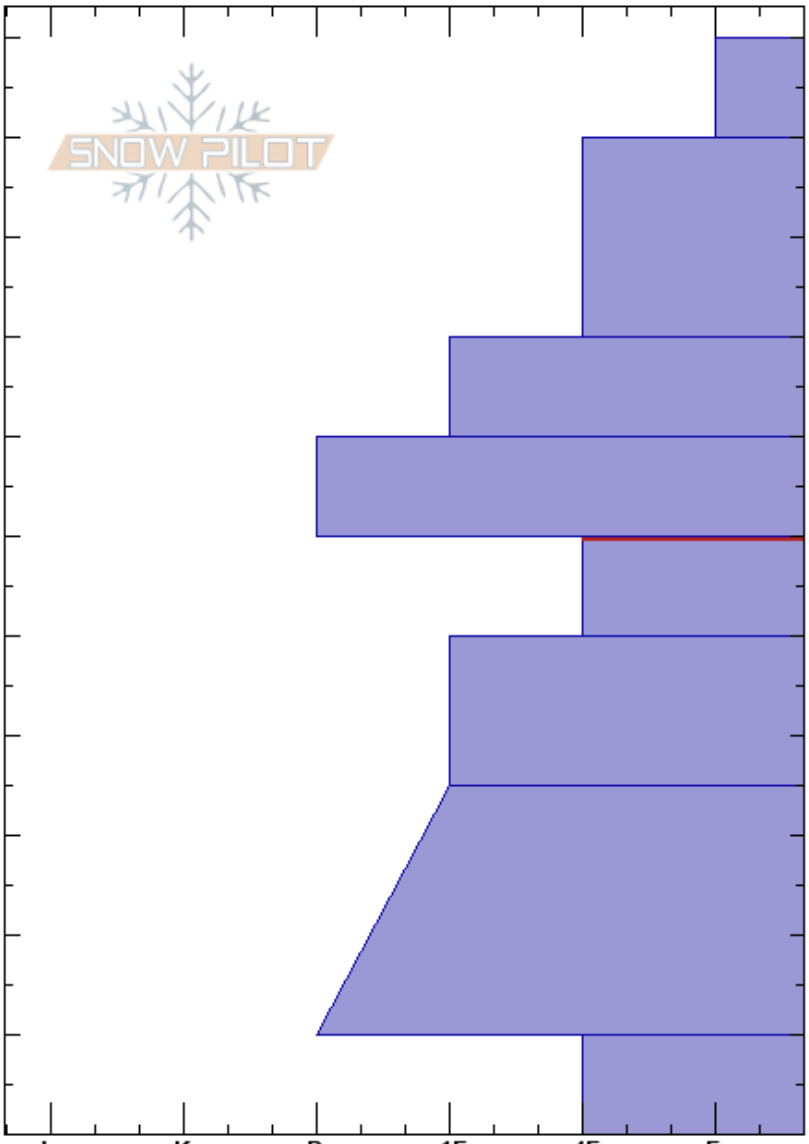

20181228 Ivory Flakes
 Wasatch Range
 UT
 Elevation: 3000 m
 Aspect: 70°
 Specifics:

Justin Lozier
 12/28/2018 - 9:50am
 Co-ord: 40.61520N, -111.66912W
 Slope Angle: 30°
 Wind Loading: previous

Stability:
 Air Temperature:
 Sky Cover: CLR
 Precipitation: NO
 Wind: E Light Breeze

HS:110
 60-50cm: Problematic layer

Height (cm)	Crystal		ρ kg/m ³	Stability tests & Layer comments
	Form	Size		
110				
105	✓			
90	•			
80	•			← CT, SP @80cm
75	•			
70	•			
65				
60				← CT, SC @60cm
55	□			
50				
40				
30				
20				
10				
0	□			