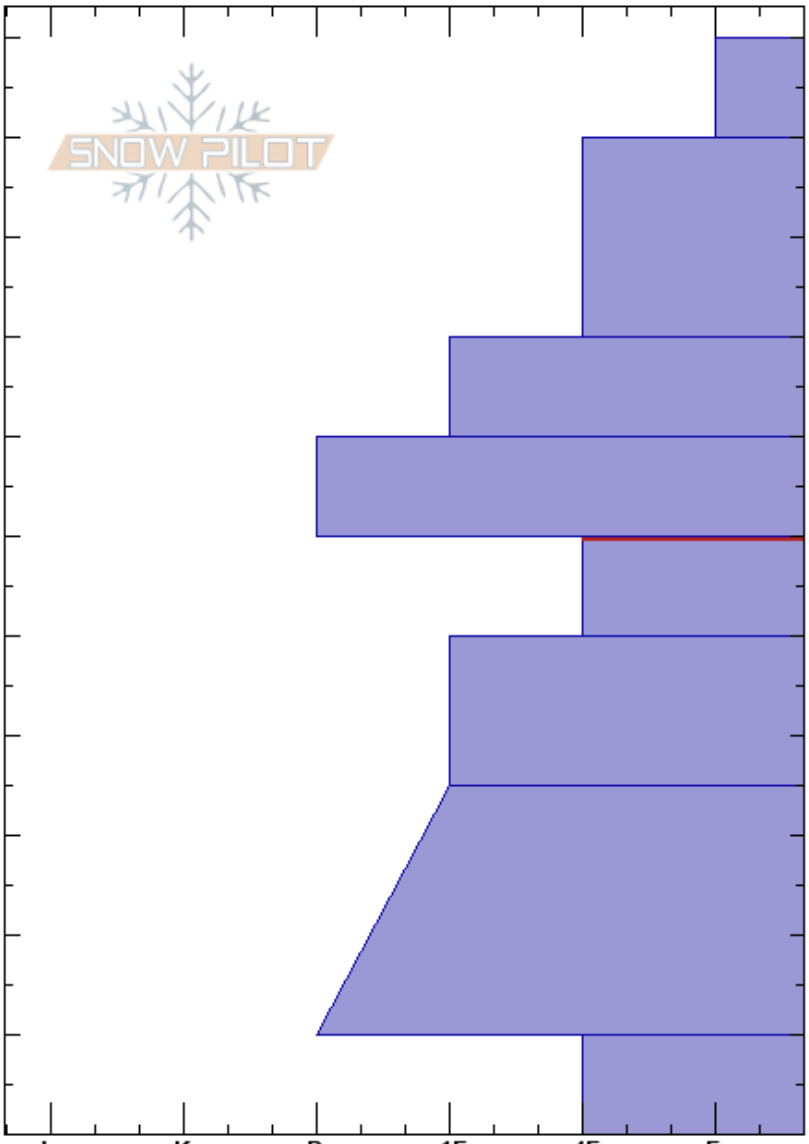

20181228 Ivory Flakes
 Wasatch Range
 UT
 Elevation: 3000 m
 Aspect: 70°
 Specifics:

Justin Lozier
 12/28/2018 - 9:50am
 Co-ord: 40.61520N, -111.66912W
 Slope Angle: 30°
 Wind Loading: previous

Stability:
 Air Temperature:
 Sky Cover: CLR
 Precipitation: NO
 Wind: E Light Breeze

HS:110
 60-50cm: Problematic layer

Height (cm)	Crystal		ρ kg/m ³	Stability tests & Layer comments
	Form	Size		
110				
105	✓			
90	•			
80	•			← CT, SP @80cm
75	•			
70	•			
65				
60				← CT, SC @60cm
55	□			
50				
40				
30				
20				
10				
5	□			