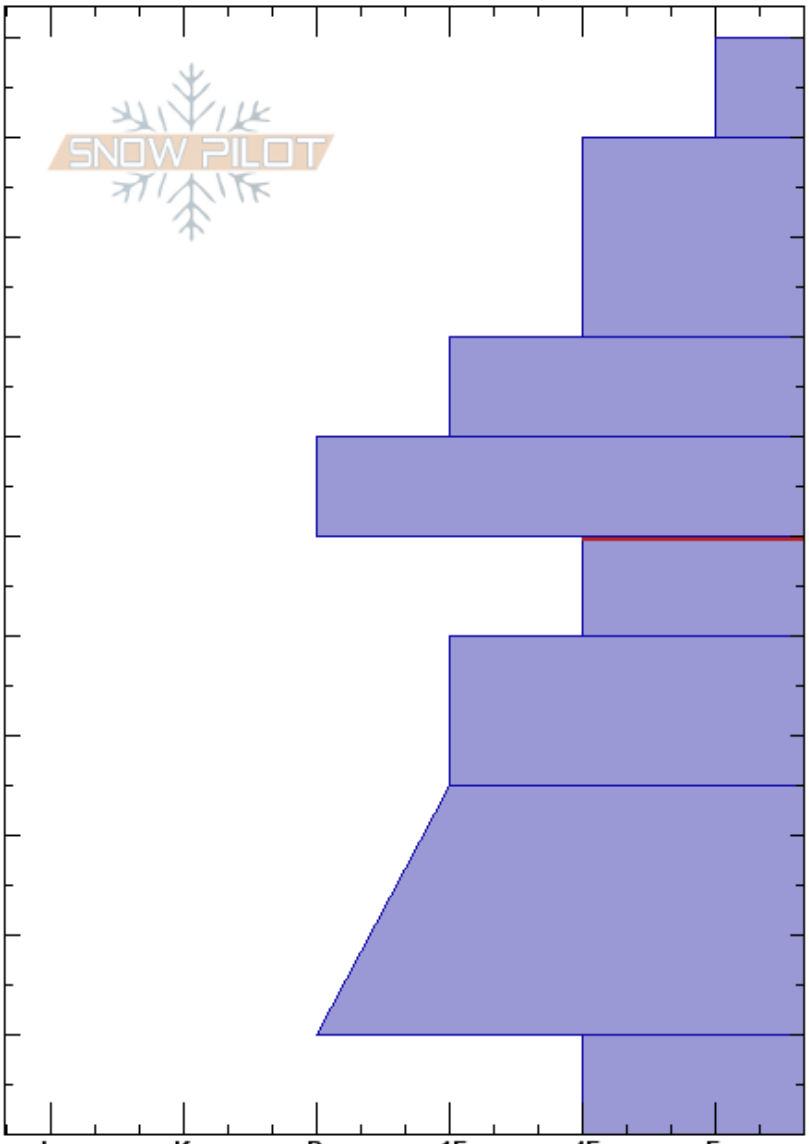

20181228 Ivory Flakes  
 Wasatch Range  
 UT  
 Elevation: 3000 m  
 Aspect: 70°  
 Specifics:

Justin Lozier  
 12/28/2018 - 9:50am  
 Co-ord: 40.61520N, -111.66912W  
 Slope Angle: 30°  
 Wind Loading: previous

Stability:  
 Air Temperature:  
 Sky Cover: CLR  
 Precipitation: NO  
 Wind: E Light Breeze

HS:110  
 60-50cm:Problematic layer

Height (m)	Crystal		$\rho$ kg/m <sup>3</sup>	Stability tests & Layer comments
	Form	Size		
110				
105	✓			
90	•			
80	•			← CT, SP @80cm
75	•			
70	•			
65				
60				← CT, SC @60cm
55	□			
50				
40				
30				
20				
10				
0	□			