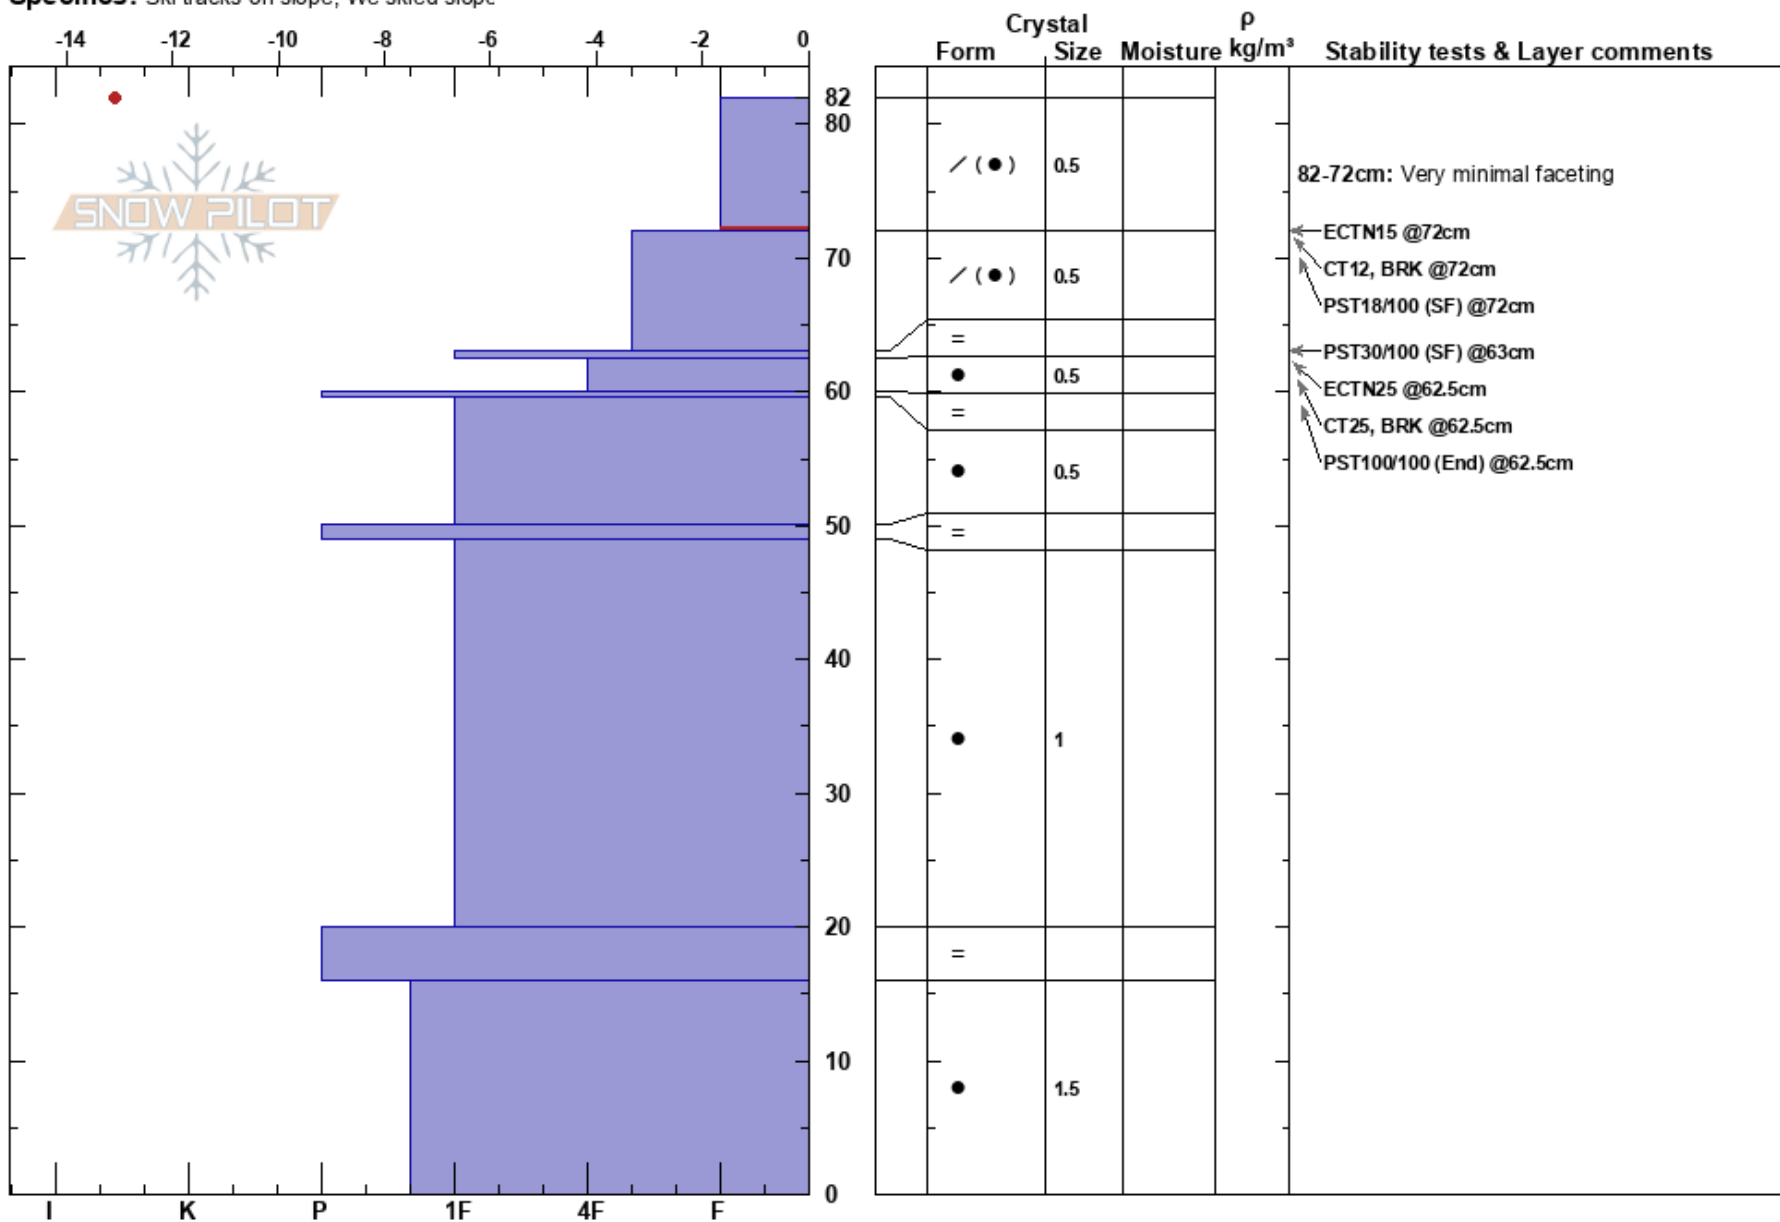

Rubicon Peak
 Central Sierra
 CA
Elevation: 8600 ft
Aspect: 358°
Specifics: Ski tracks on slope; We skied slope

Andy Anderson
 12/28/2018 - 11:30am
Co-ord: 38.99149N, -120.13285W
Slope Angle: 24°
Wind Loading: no

Stability: Very Good **HS:** 82
Air Temperature: -11°C **PS:** 10
Sky Cover: CLR
Precipitation: NO
Wind: NE Strong

Layer Notes:
 82-72cm: Very minimal faceting
 82-72cm: Problematic layer

Notes: Pit dug in below treeline terrain.