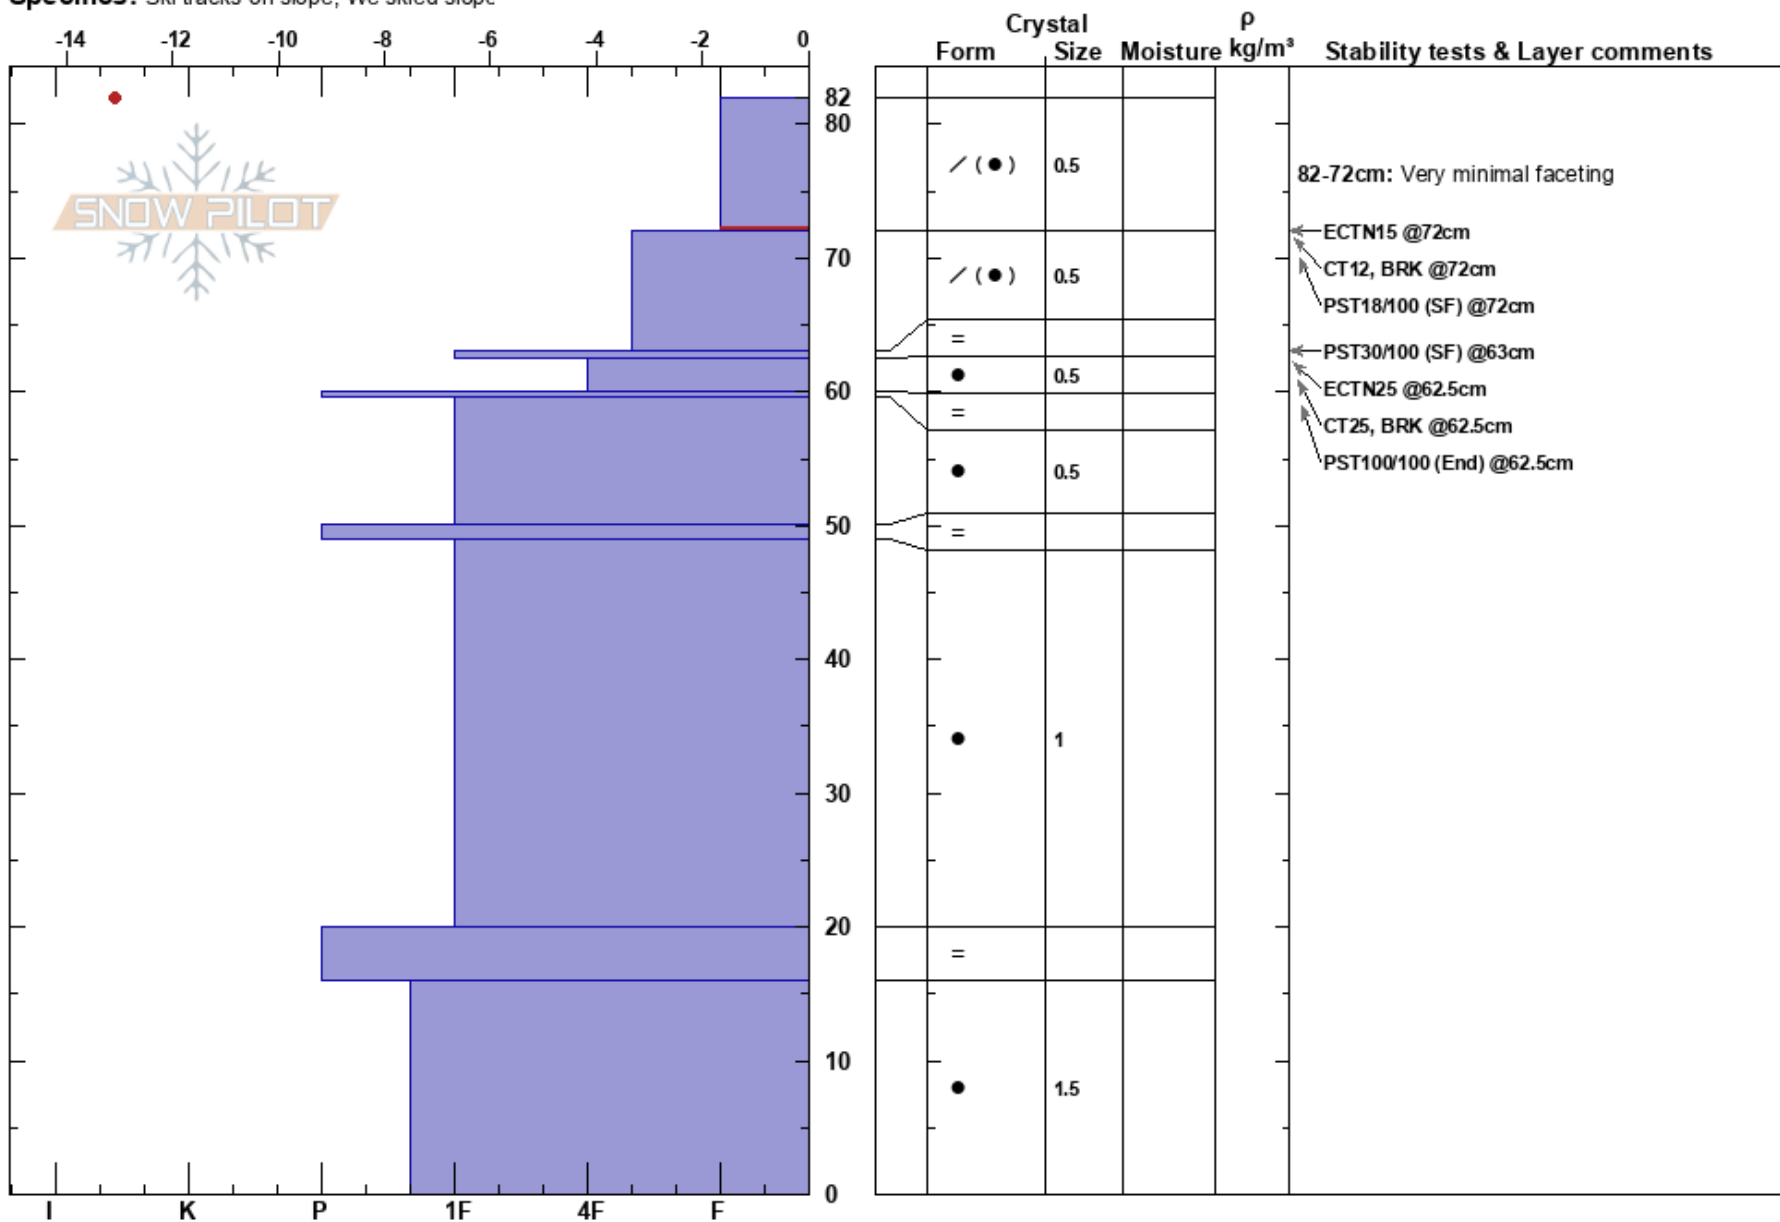

Rubicon Peak
 Central Sierra
 CA
Elevation: 8600 ft
Aspect: 358°
Specifics: Ski tracks on slope; We skied slope

Andy Anderson
 12/28/2018 - 11:30am
Co-ord: 38.99149N, -120.13285W
Slope Angle: 24°
Wind Loading: no

Stability: Very Good **HS:**82
Air Temperature: -11°C **PS:** 10
Sky Cover: CLR
Precipitation: NO
Wind: NE Strong

Layer Notes:
 82-72cm: Very minimal faceting
 82-72cm: Problematic layer

Notes: Pit dug in below treeline terrain.