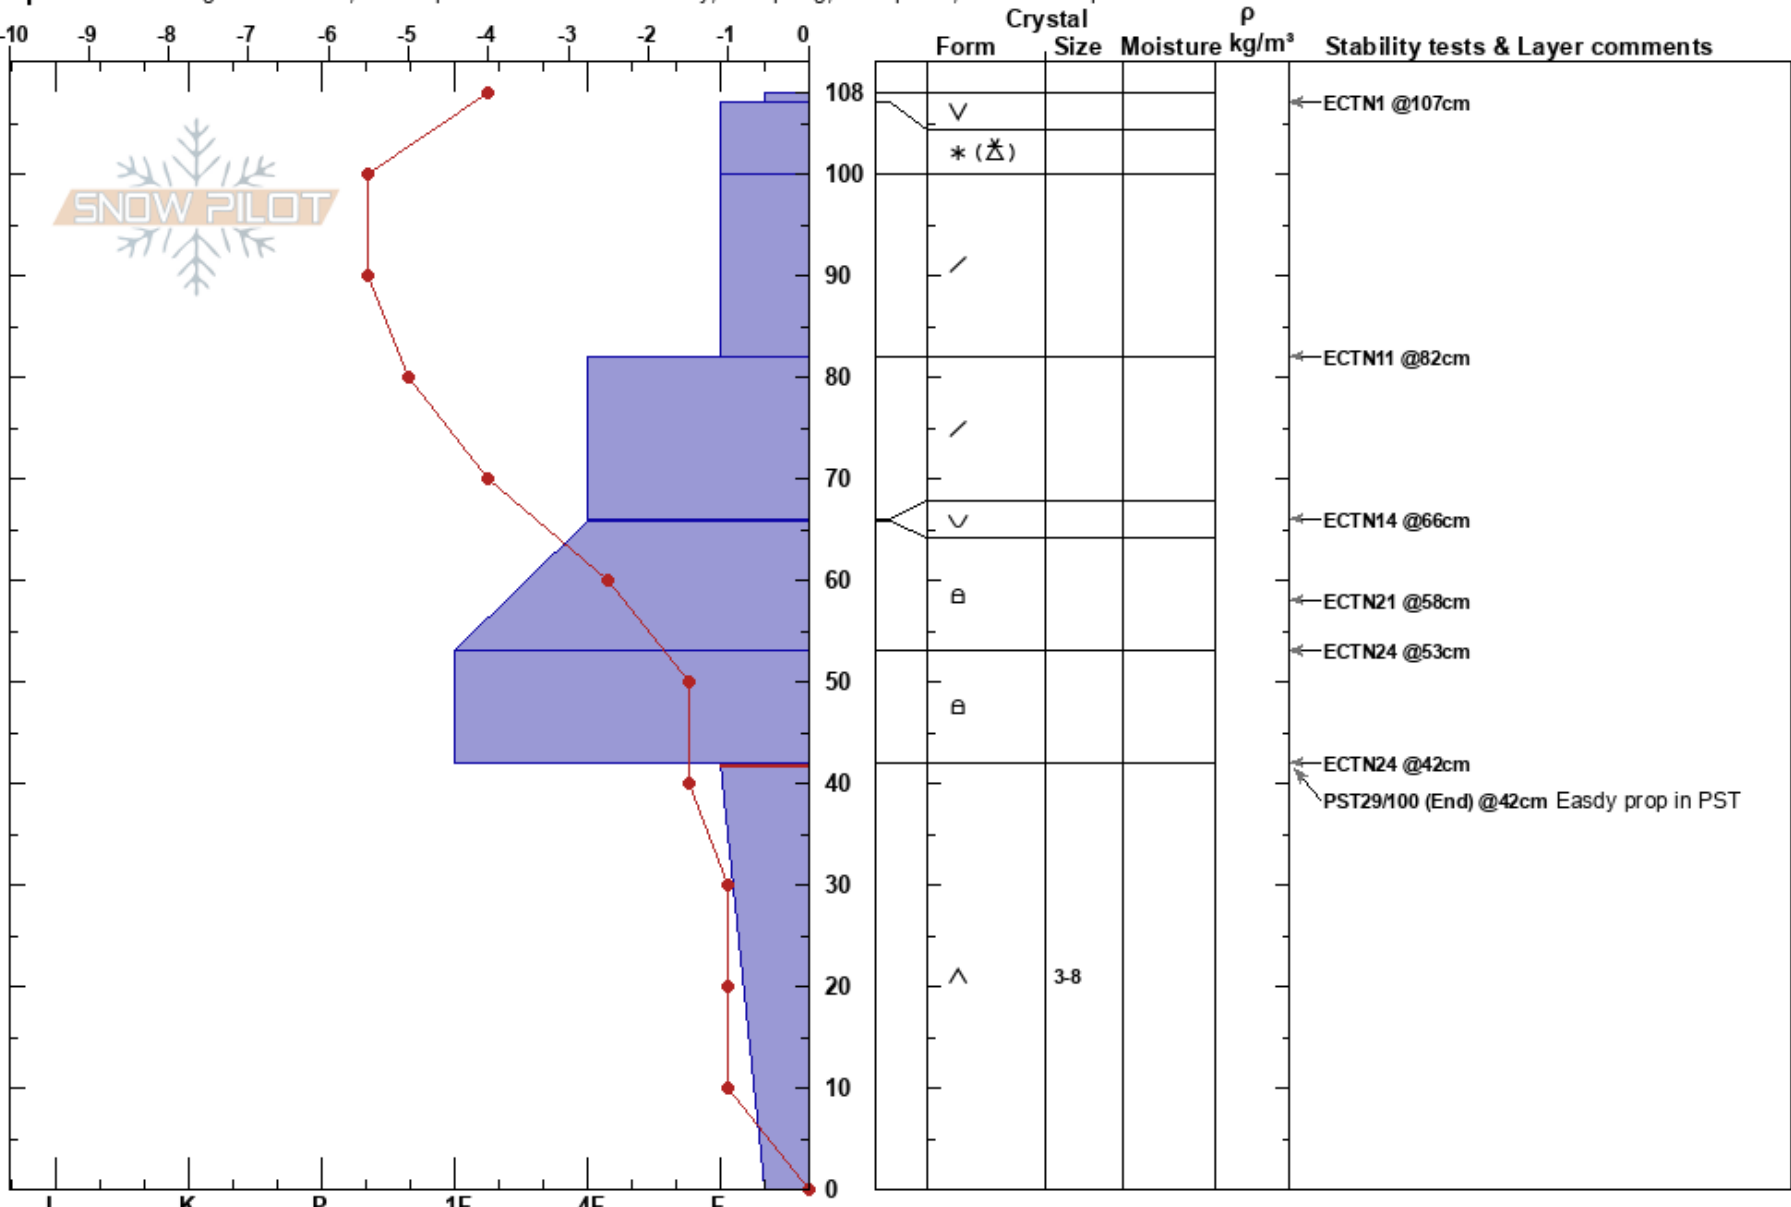

Hollywood Bowl
 Bitterroot
 MT
 Elevation: 7850 ft
 Aspect: 110°

Logan King
 12/28/2018 - 10:30am
 Co-ord: 45.70258N, -113.96874W
 Slope Angle: 15°
 Wind Loading: previous

Stability: Poor
 Air Temperature: -10°C
 Sky Cover: BKN
 Precipitation: S-1
 Wind: Calm

HS:108
 PF:80
 42-0cm: Problematic layer

Specifics: Pit dug in a Ski Area; Pit is representative of backcountry; Collapsing, widespread; We skied slope

Notes: Variable snowdepth, due to wind loading and scouring. ECTP on different aspect similar elevation.