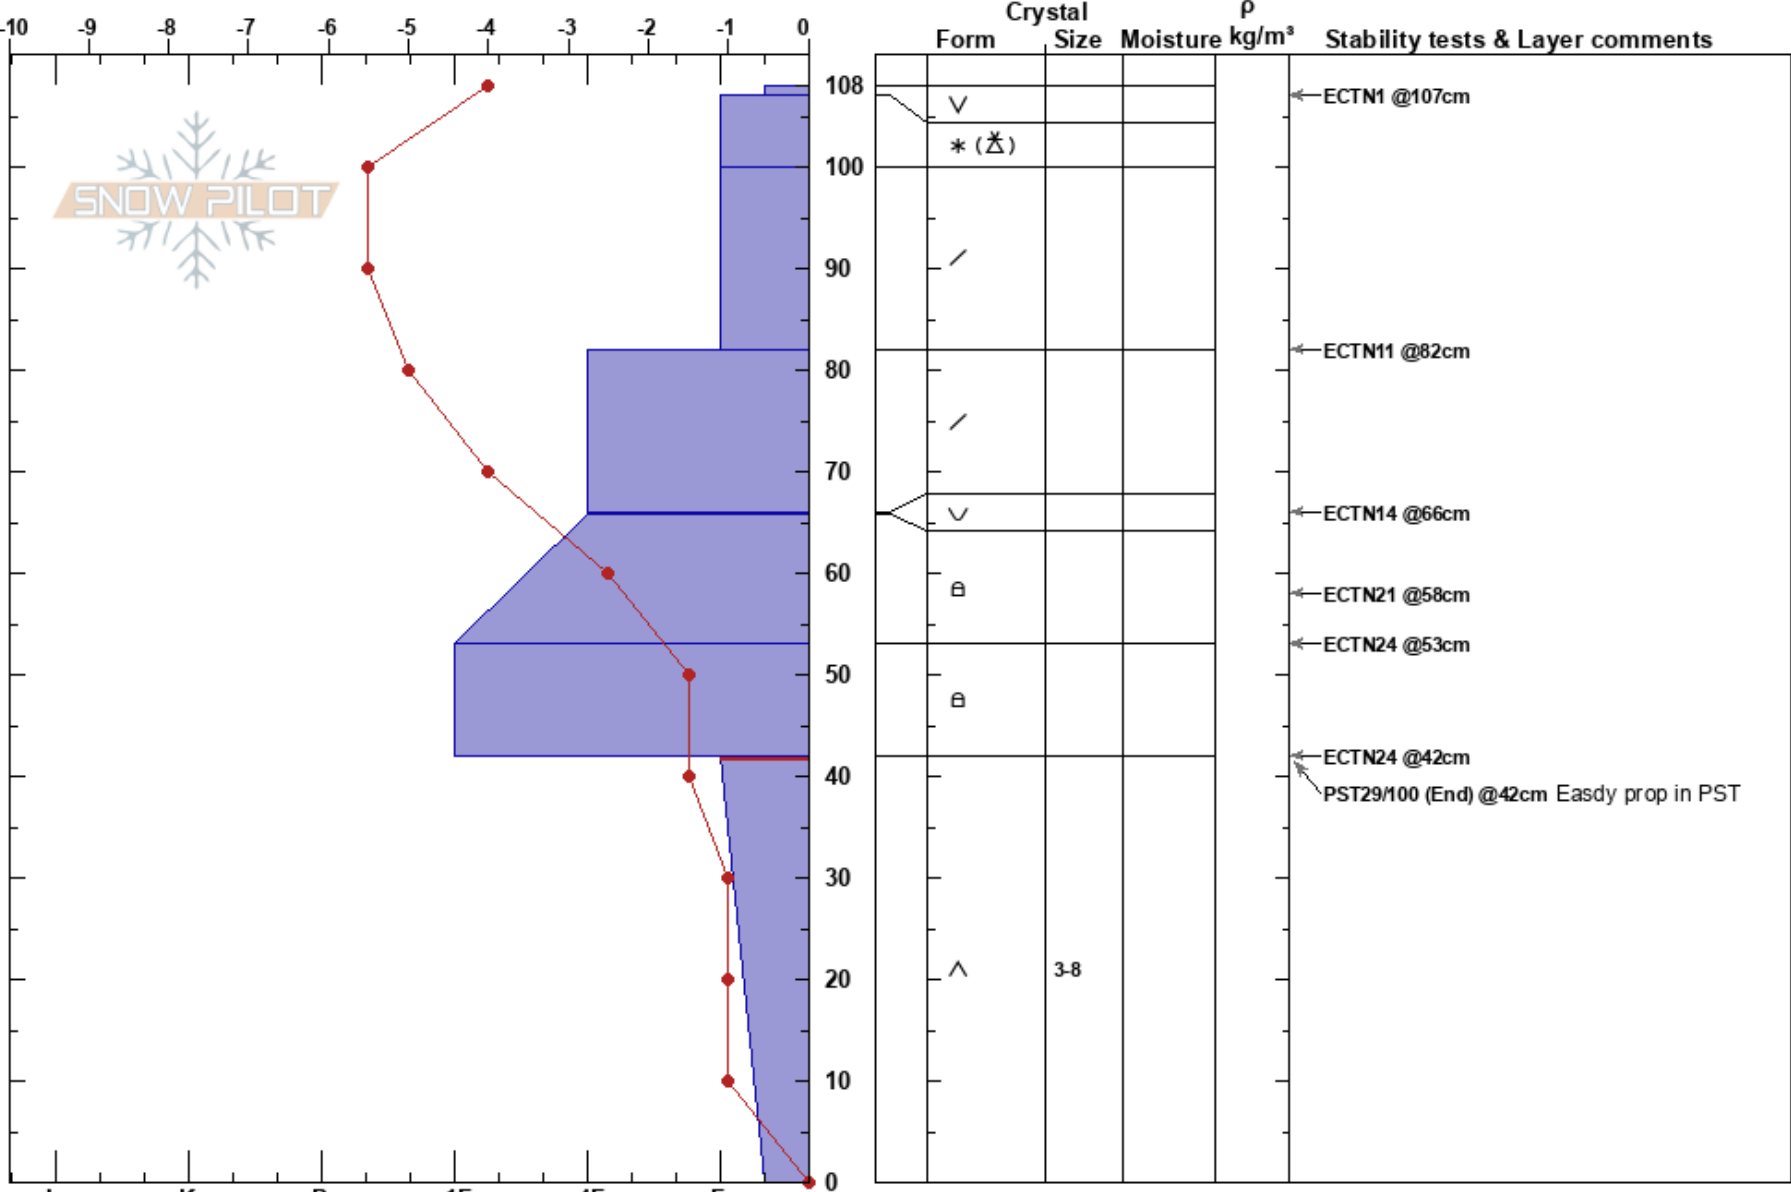

Hollywood Bowl
 Bitterroot
 MT
 Elevation: 7850 ft
 Aspect: 110°

Logan King
 12/28/2018 - 10:30am
 Co-ord: 45.70258N, -113.96874W
 Slope Angle: 15°
 Wind Loading: previous

Stability: Poor
 Air Temperature: -10°C
 Sky Cover: BKN
 Precipitation: S-1
 Wind: Calm

HS:108
 PF:80
 42-0cm: Problematic layer

Specifics: Pit dug in a Ski Area; Pit is representative of backcountry; Collapsing, widespread; We skied slope

Notes: Variable snowdepth, due to wind loading and scouring. ECTP on different aspect similar elevation.