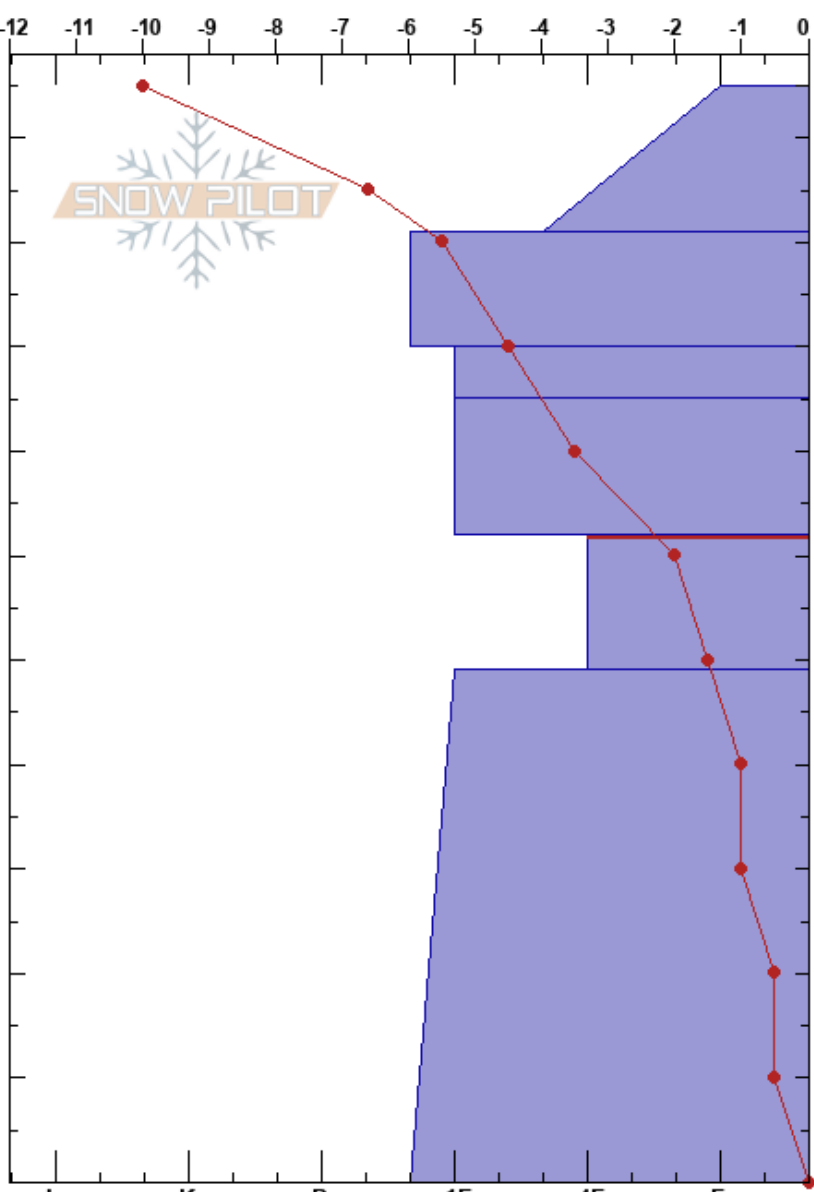

Eglise Rock NNE Face
 Madison Range-S
 MT
 Elevation: 9347 ft
 Aspect: 90°

Danielle Roy
 12/27/2018 - 10:20am
 Co-ord: 45.20687N, -111.42592W
 Slope Angle: 27°
 Wind Loading: previous

Stability:
 Air Temperature: -14°C
 Sky Cover: BKN
 Precipitation: NO
 Wind: NW Calm

HS:105
 PF:25 62-49cm:Problematic layer

Specifics: Pit dug in a Ski Area; Pit is representative of backcountry; Cracking

Form	Crystal Size	Moisture	ρ kg/m ³	Stability tests & Layer comments
+ (/)	1			
•	1			
•	0.5			
☐	1			
☐	1.5-2			← CT12, Q2 @62cm ← ECTP13 @62cm
☐	2			← CT19, Q3 @34cm

Notes: Pit profile by Noah Hitch and Nelson VanTassel.