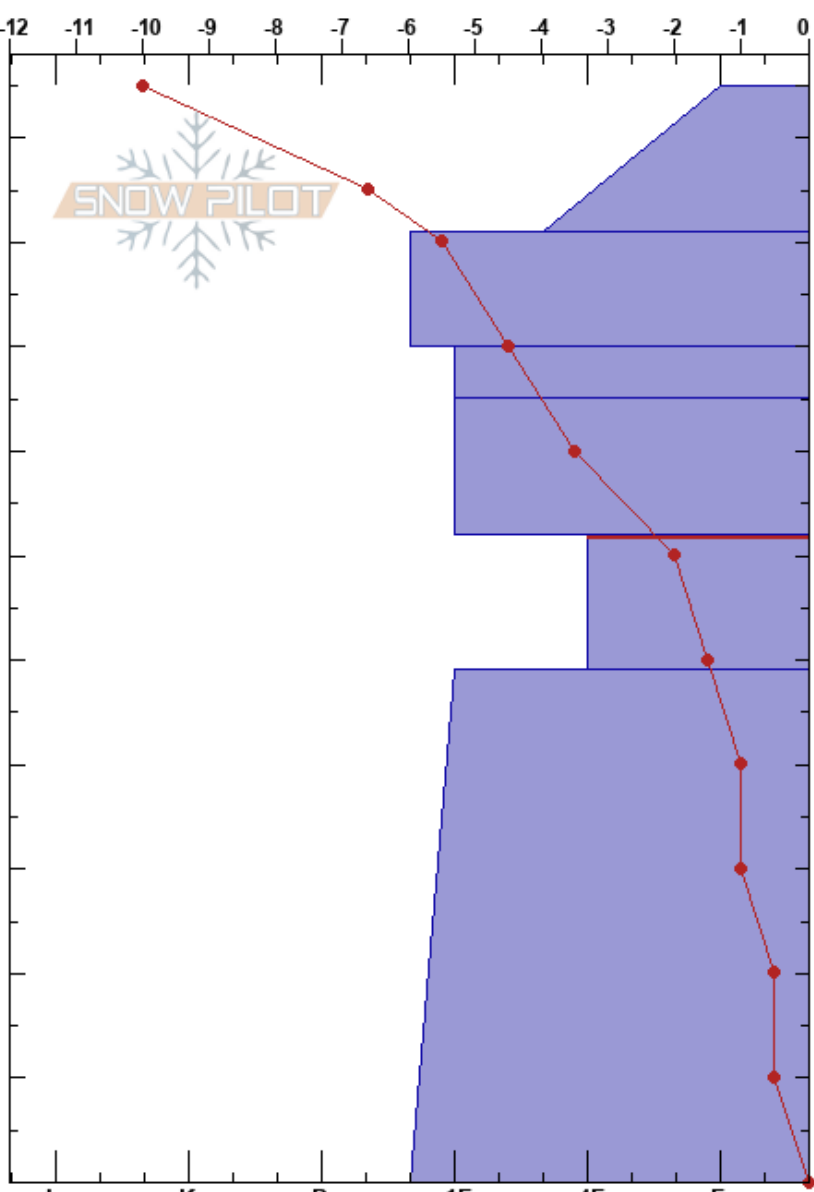

Eglise Rock NNE Face
 Madison Range-S
 MT
 Elevation: 9347 ft
 Aspect: 90°

Danielle Roy
 12/27/2018 - 10:20am
 Co-ord: 45.20687N, -111.42592W
 Slope Angle: 27°
 Wind Loading: previous

Stability: **HS:105**
 Air Temperature: -14°C PF:25 62-49cm:Problematic layer
 Sky Cover: BKN
 Precipitation: NO
 Wind: NW Calm

Specifics: Pit dug in a Ski Area; Pit is representative of backcountry; Cracking

Form	Crystal Size	Moisture	ρ kg/m ³	Stability tests & Layer comments
+ (/)	1			
•	1			
•	0.5			
☐	1			
☐	1.5-2			← CT12, Q2 @62cm ← ECTP13 @62cm
☐	2			← CT19, Q3 @34cm

Notes: Pit profile by Noah Hitch and Nelson VanTassel.