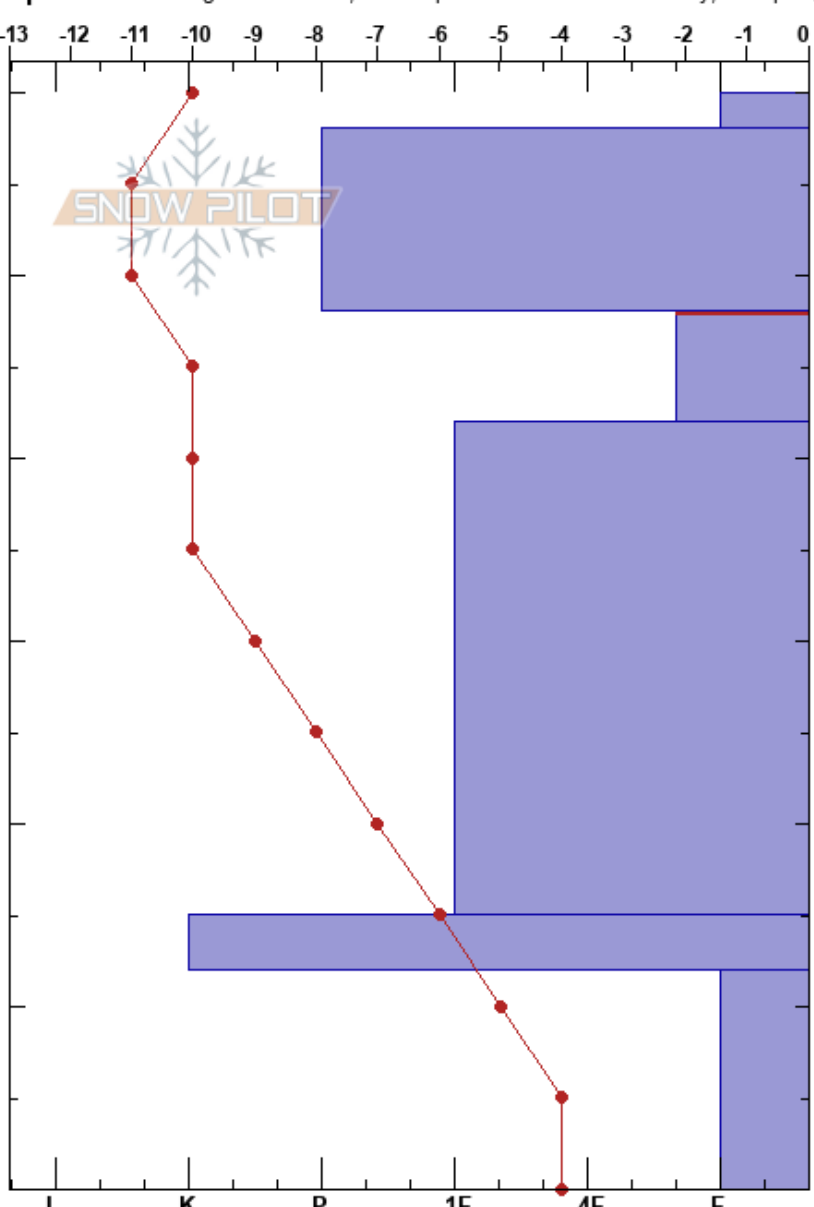

19-001
 San Francisco Peaks
 AZ
 Elevation: 11550 ft
 Aspect: 315°

Derik spice
 12/27/2018 - 11:00am
 Co-ord: 12S 437920 3909588
 Slope Angle: 37°
 Wind Loading: previous

Stability: Good
 Air Temperature: -10°C
 Sky Cover: SCT
 Precipitation: S-1
 Wind: SW Light Breeze

HS:60
 PF:2
 48-42cm: Problematic layer

Specifics: Pit dug in a Ski Area; Pit is representative of backcountry; Collapsing, localized; Cracking; We skied slope

Form	Crystal Size	Moisture	ρ kg/m ³	Stability tests & Layer comments
*	0.5	D		
•	0.3	D		
☐	1	D		← ECTN22 @48cm ← CT11, Q3 @48cm
☐	1	D		
	1-1.5	D		
△	1-3			← CTN