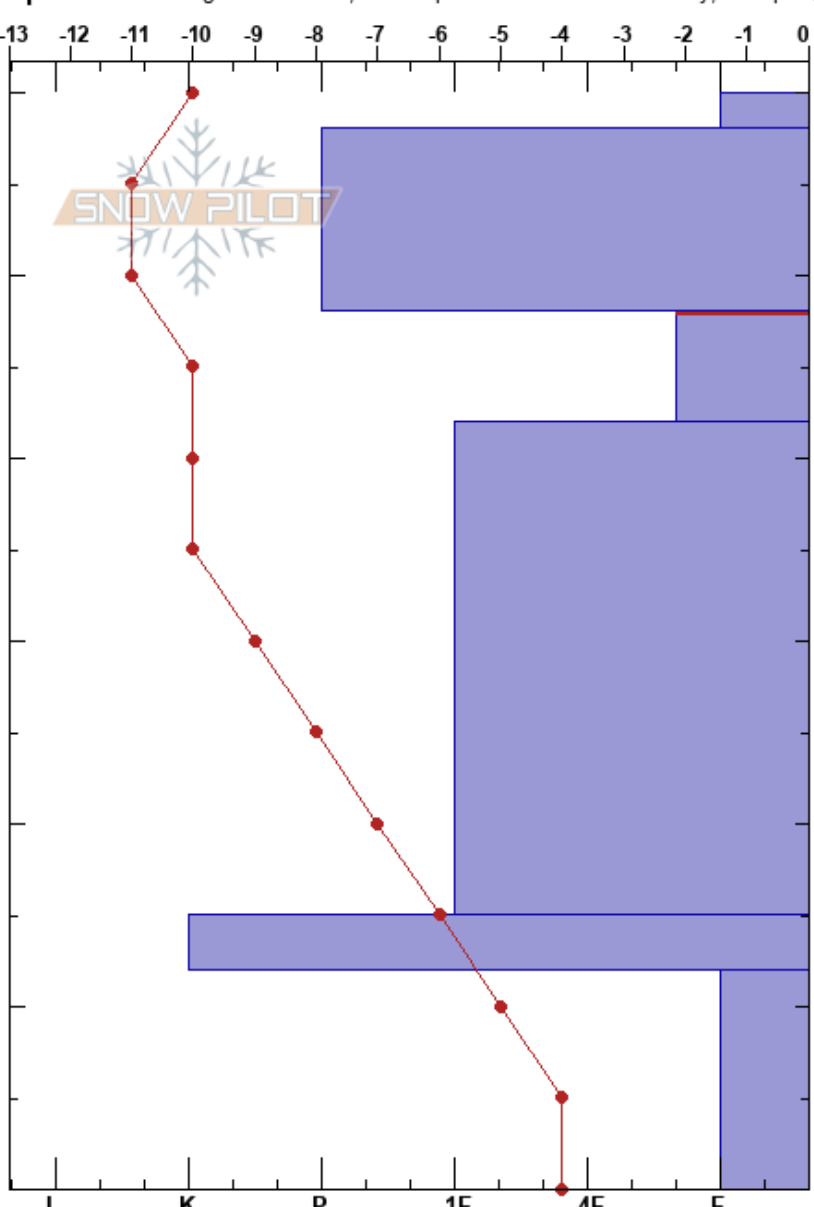

19-001
 San Francisco Peaks
 AZ
 Elevation: 11550 ft
 Aspect: 315°

Derik spice
 12/27/2018 - 11:00am
 Co-ord: 12S 437920 3909588
 Slope Angle: 37°
 Wind Loading: previous

Stability: Good HS:60
 Air Temperature: -10°C PF:2 48-42cm:Problematic layer
 Sky Cover: SCT
 Precipitation: S-1
 Wind: SW Light Breeze

Specifics: Pit dug in a Ski Area; Pit is representative of backcountry; Collapsing, localized; Cracking; We skied slope

Form	Crystal Size	Moisture	ρ kg/m ³	Stability tests & Layer comments
*	0.5	D		
•	0.3	D		
☐	1	D		← ECTN22 @48cm ← CT11, Q3 @48cm
☐	1	D		
	1-1.5	D		
△	1-3			← CTN