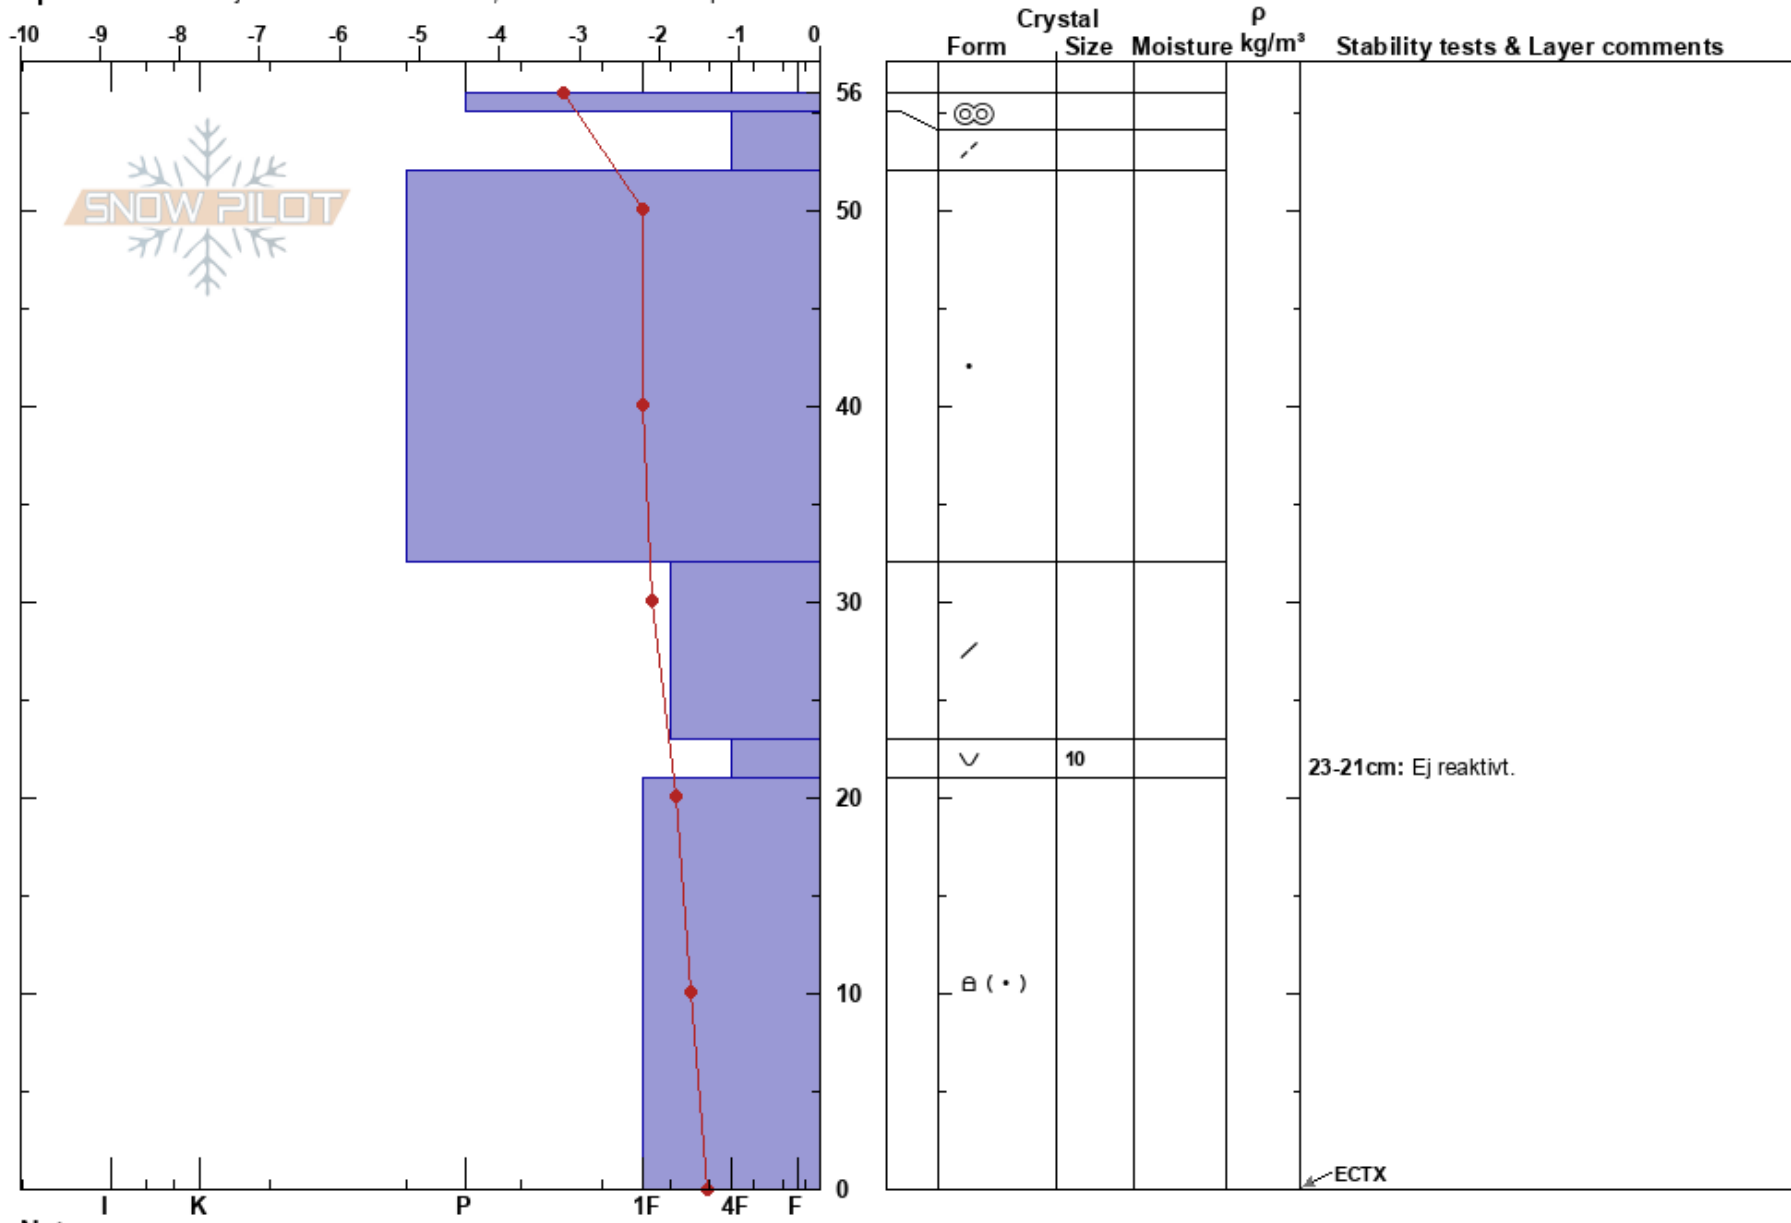

Lilhamra bakom
 Funäsfjällen
 Sweden
Elevation: 1000 m
Aspect: SE
Specifics: Pit is adjacent to avalanche; other; We snowmobiled slope

Mattias Åberg
 28/12/2018 - 10:00
Co-ord: 62.58036N, 12.31510E
Slope Angle:
Wind Loading: no

Stability: Very Good **HS:**56 **Layer Notes:**
Air Temperature: -1.9°C **PF:**3 23-21cm: Ej reaktivt.
Sky Cover: SCT
Precipitation: NO
Wind: NW Light Breeze

Notes: