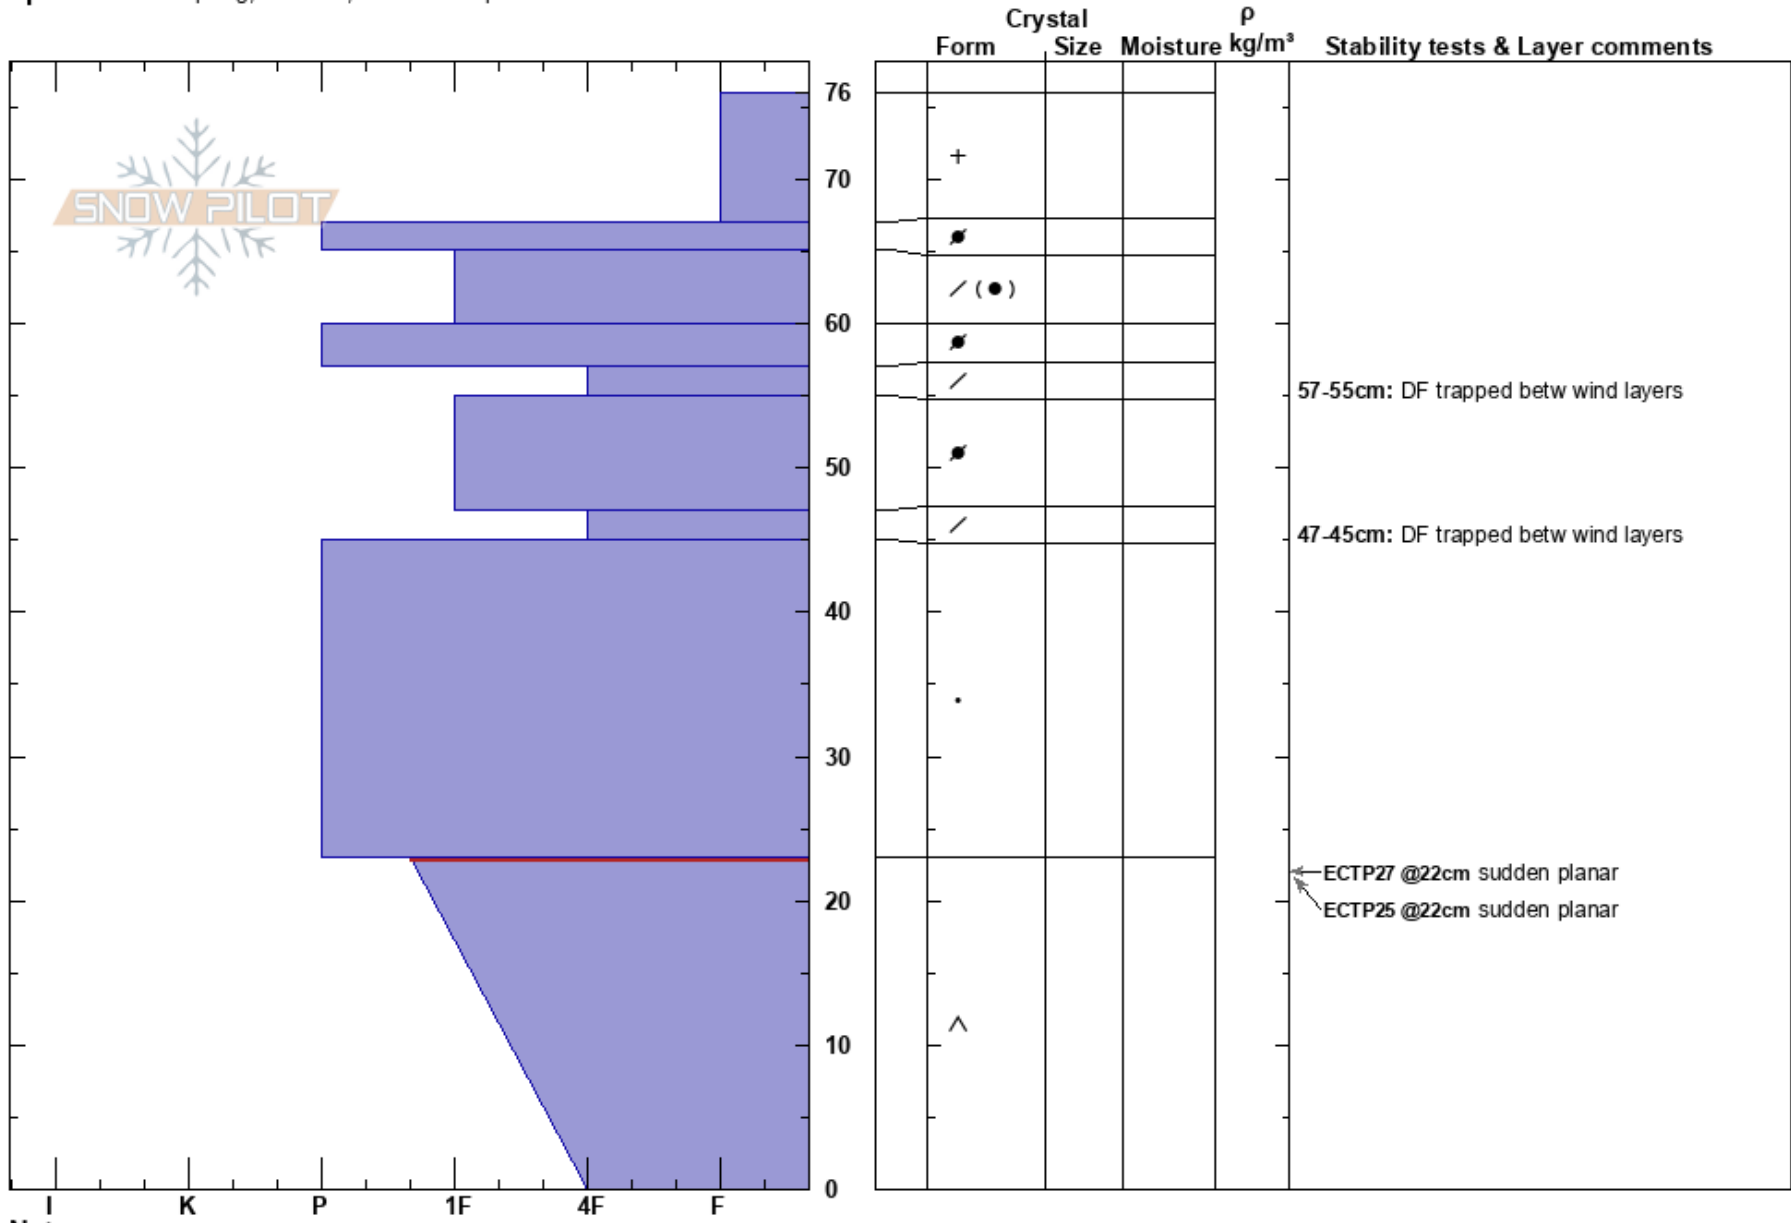

Horton Pk W
 White Cloud
 ID
 Elevation: 8800 ft
 Aspect: 270°
 Specifics: Collapsing, localized; We skied slope

Scott Savage
 12/27/2018 - 3:00pm
 Co-ord: 43.94128N, -114.75299W
 Slope Angle: 27°
 Wind Loading: previous

Stability: **HS:76**
 Air Temperature: 7°C
 Sky Cover: BKN
 Precipitation: NO
 Wind: NW Moderate

PF:25
 Layer Notes:
 57-55cm: DF trapped betw wind layers
 47-45cm: DF trapped betw wind layers
 23-0cm: Problematic layer