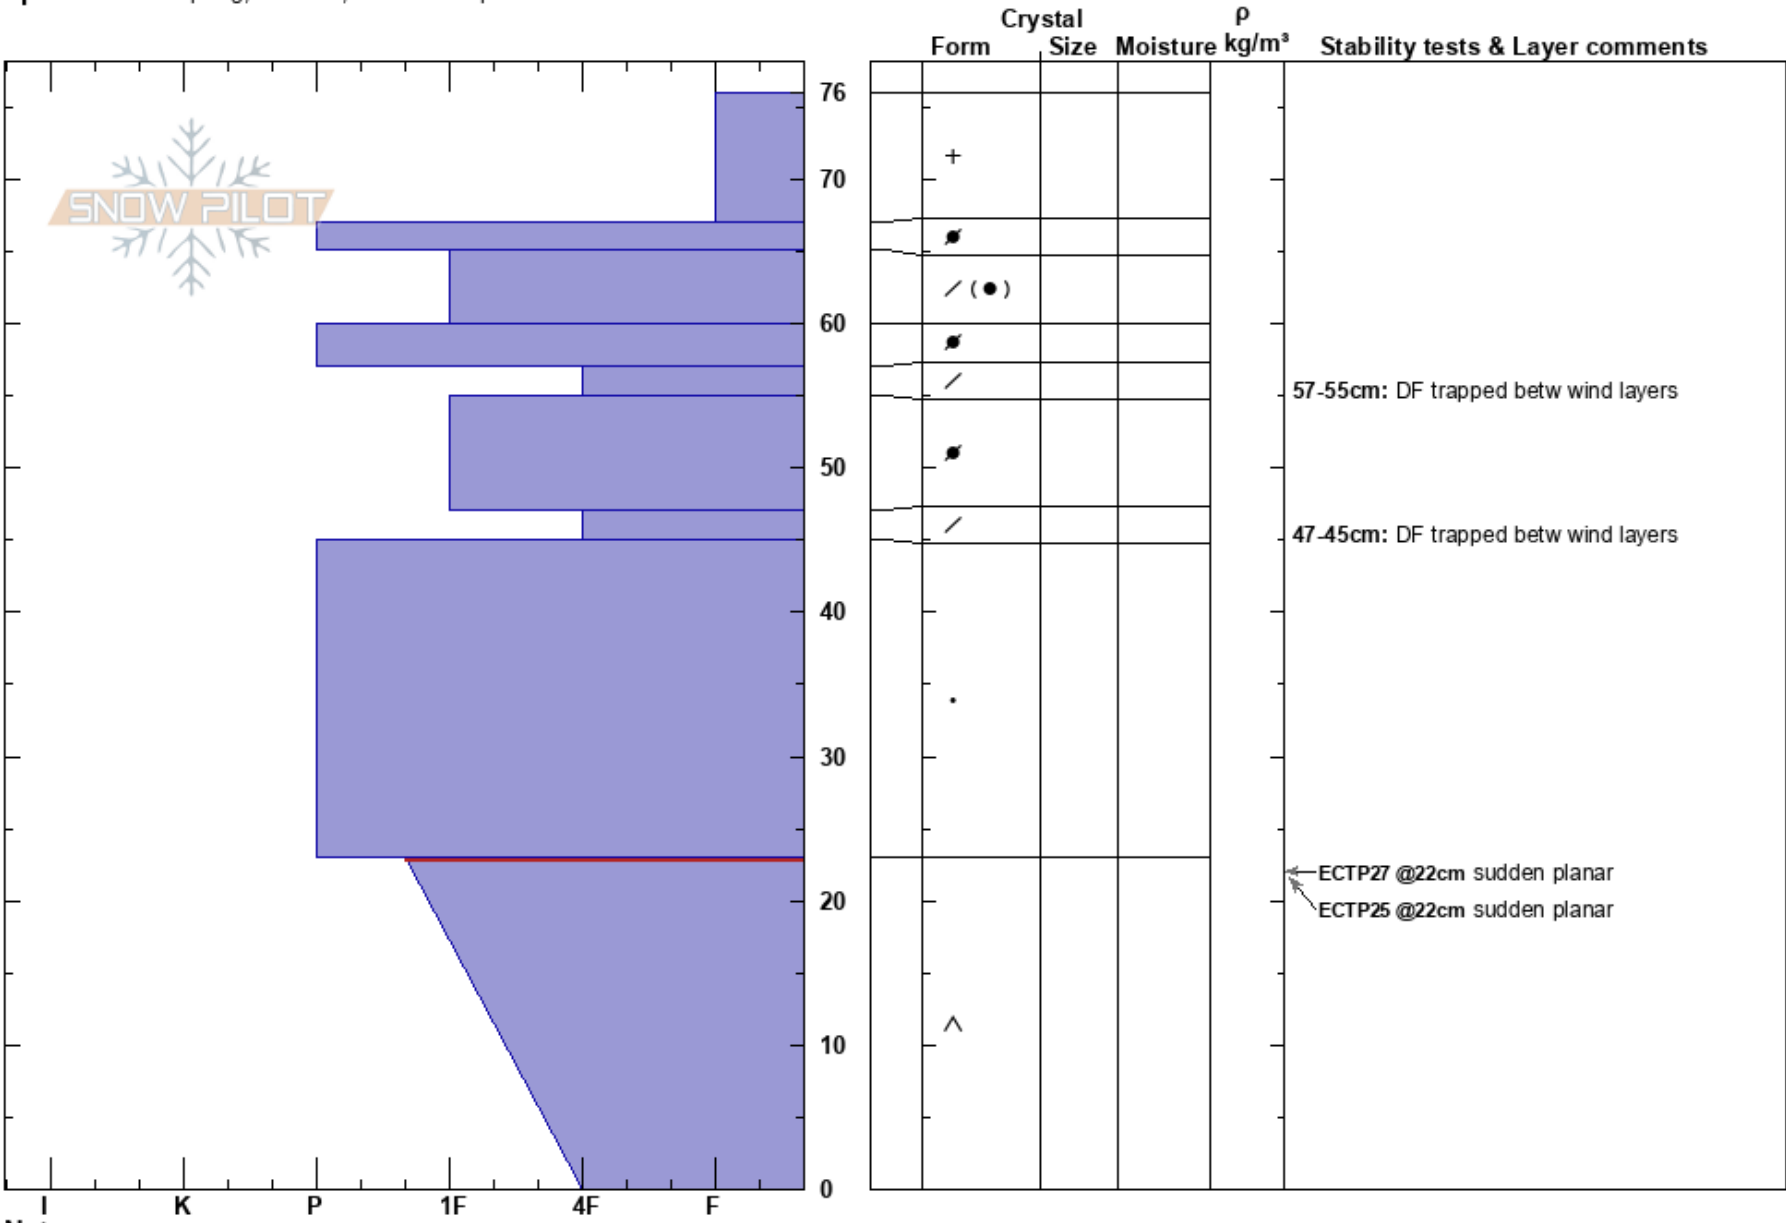

Horton Pk W
 White Cloud
 ID
Elevation: 8800 ft
Aspect: 270°
Specifics: Collapsing, localized; We skied slope

Scott Savage
 12/27/2018 - 3:00pm
Co-ord: 43.94128N, -114.75299W
Slope Angle: 27°
Wind Loading: previous

Stability:
Air Temperature: 7°C
Sky Cover: BKN
Precipitation: NO
Wind: NW Moderate

HS:76
PF:25
Layer Notes:
 57-55cm: DF trapped betw wind layers
 47-45cm: DF trapped betw wind layers
 23-0cm: Problematic layer