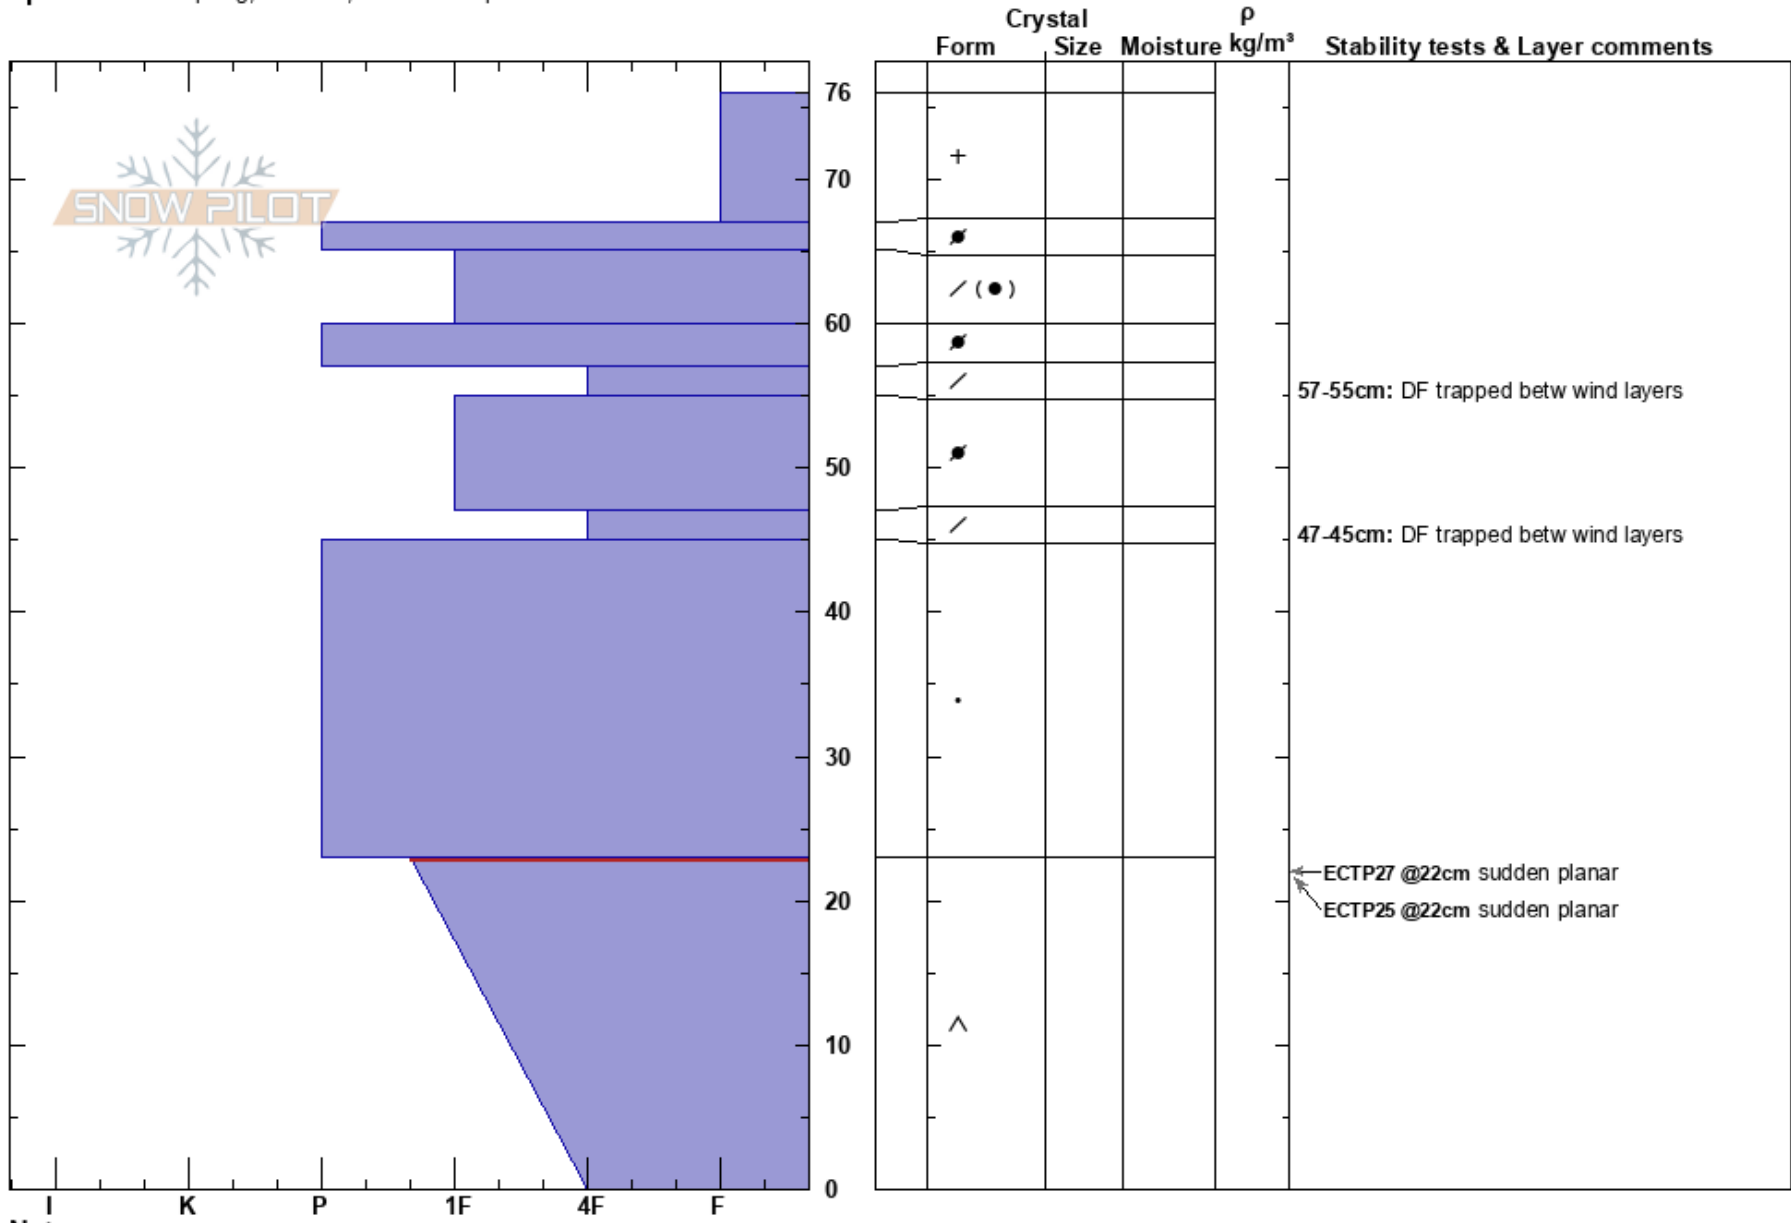

Horton Pk W
 White Cloud
 ID
Elevation: 8800 ft
Aspect: 270°
Specifics: Collapsing, localized; We skied slope

Scott Savage
 12/27/2018 - 3:00pm
Co-ord: 43.94128N, -114.75299W
Slope Angle: 27°
Wind Loading: previous

Stability:
Air Temperature: 7°C
Sky Cover: BKN
Precipitation: NO
Wind: NW Moderate

HS:76
PF:25
Layer Notes:
 57-55cm: DF trapped betw wind layers
 47-45cm: DF trapped betw wind layers
 23-0cm: Problematic layer