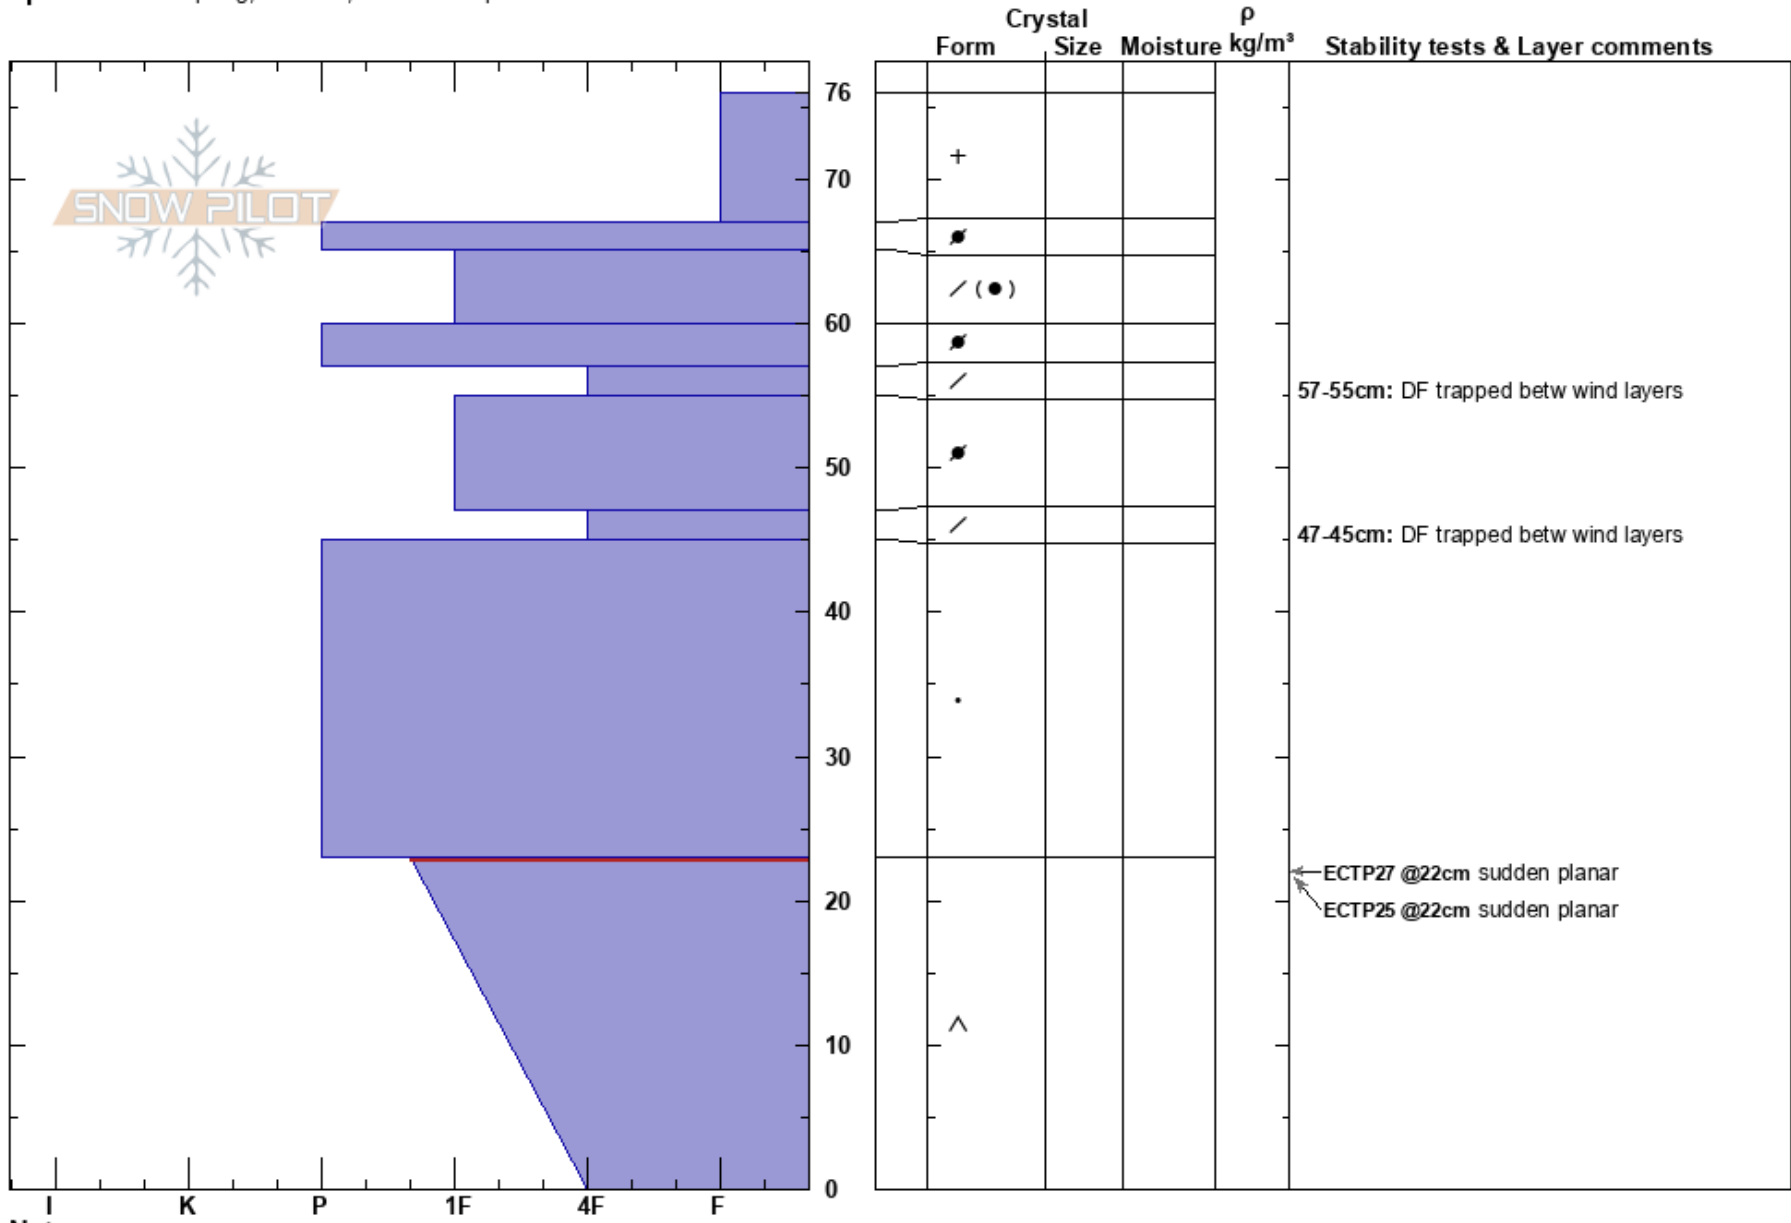

Horton Pk W
 White Cloud
 ID
 Elevation: 8800 ft
 Aspect: 270°
 Specifics: Collapsing, localized; We skied slope

Scott Savage
 12/27/2018 - 3:00pm
 Co-ord: 43.94128N, -114.75299W
 Slope Angle: 27°
 Wind Loading: previous

Stability: **HS:76**
 Air Temperature: 7°C
 Sky Cover: BKN
 Precipitation: NO
 Wind: NW Moderate

Layer Notes:
 57-55cm: DF trapped betw wind layers
 47-45cm: DF trapped betw wind layers
 23-0cm: Problematic layer