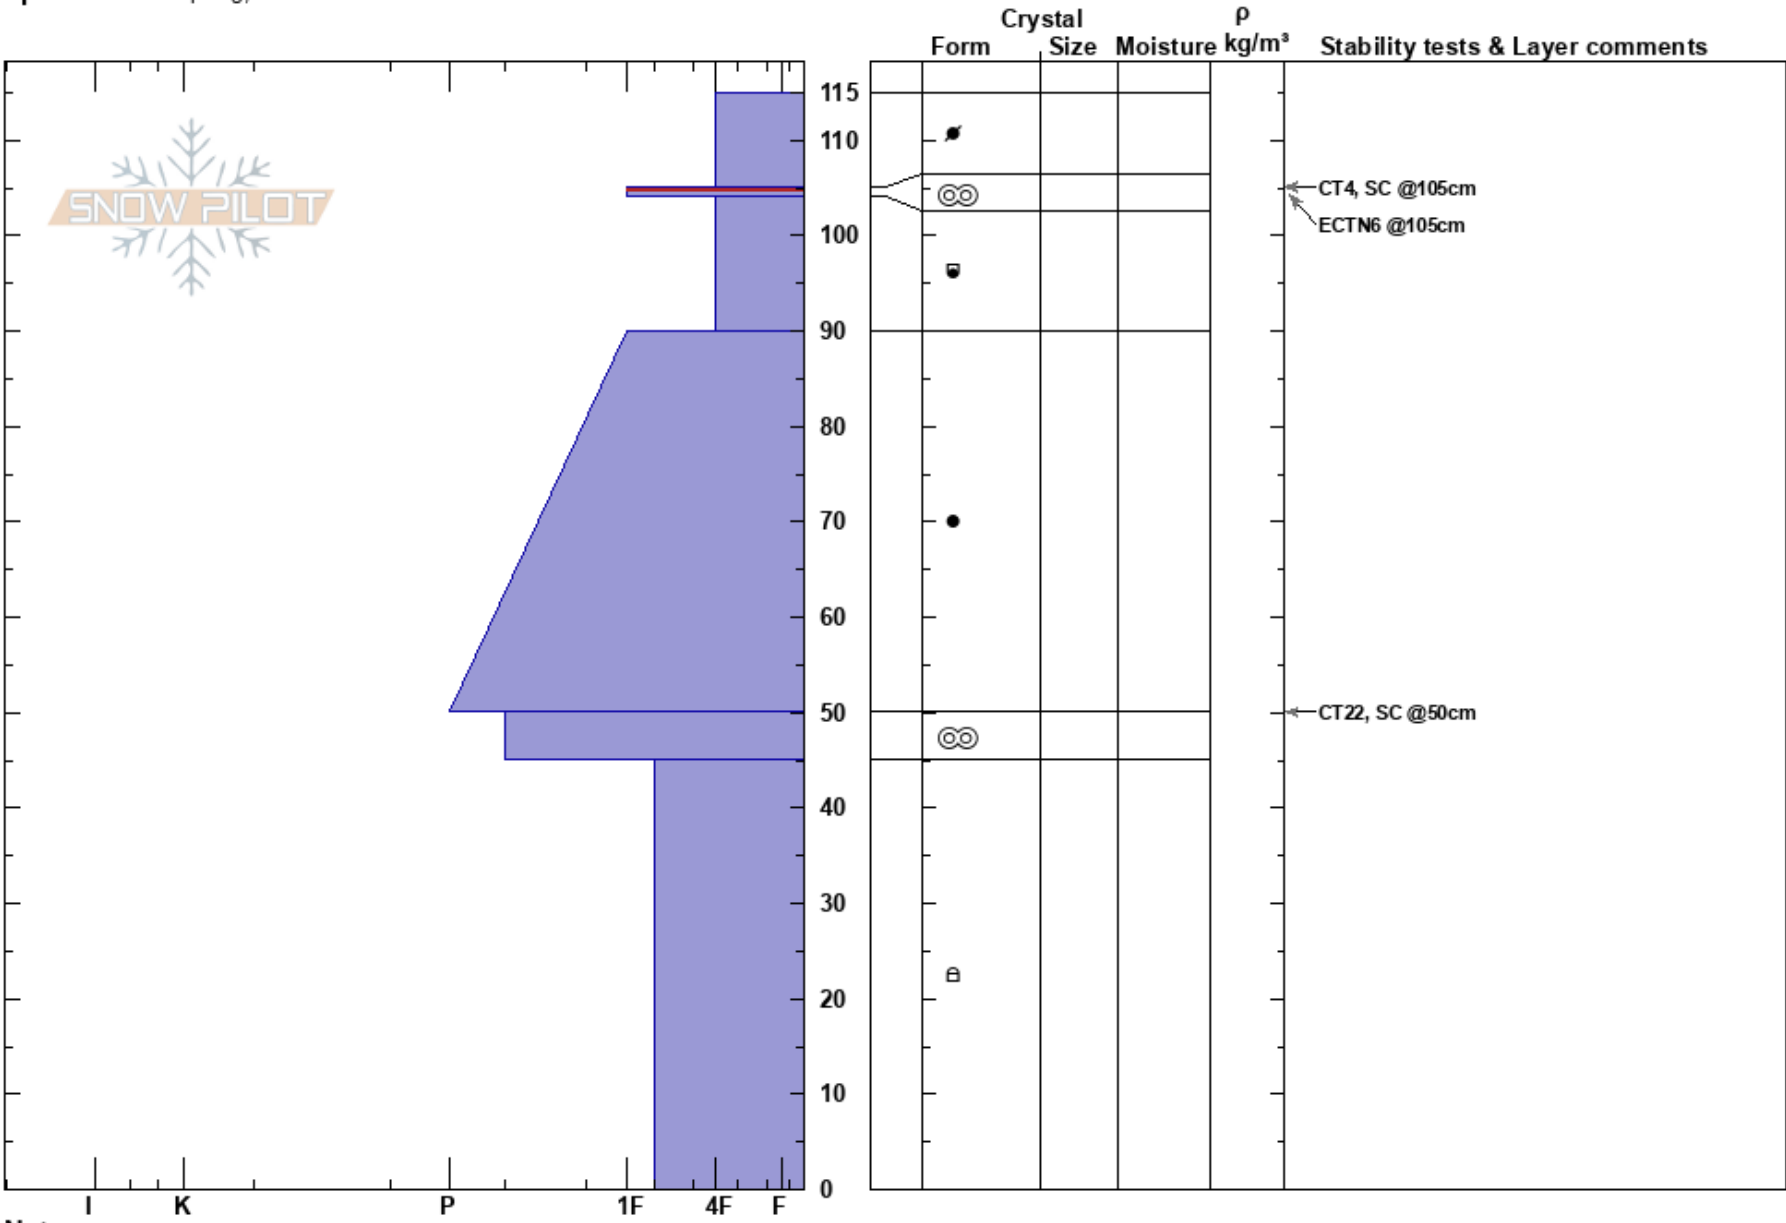

Uneva Peak
 Vail/Summit County
 CO
Elevation: 12000 ft
Aspect: SE
Specifics: Collapsing, localized

Kreston Rohrig
 12/27/2018 - 12:00pm
Co-ord: 39.55722N, -106.20332W
Slope Angle: 30°
Wind Loading:

Stability:
Air Temperature:
Sky Cover: FEW
Precipitation: NO
Wind: SW Calm
HS: 115
Layer Notes:
 105-104cm: Problematic layer