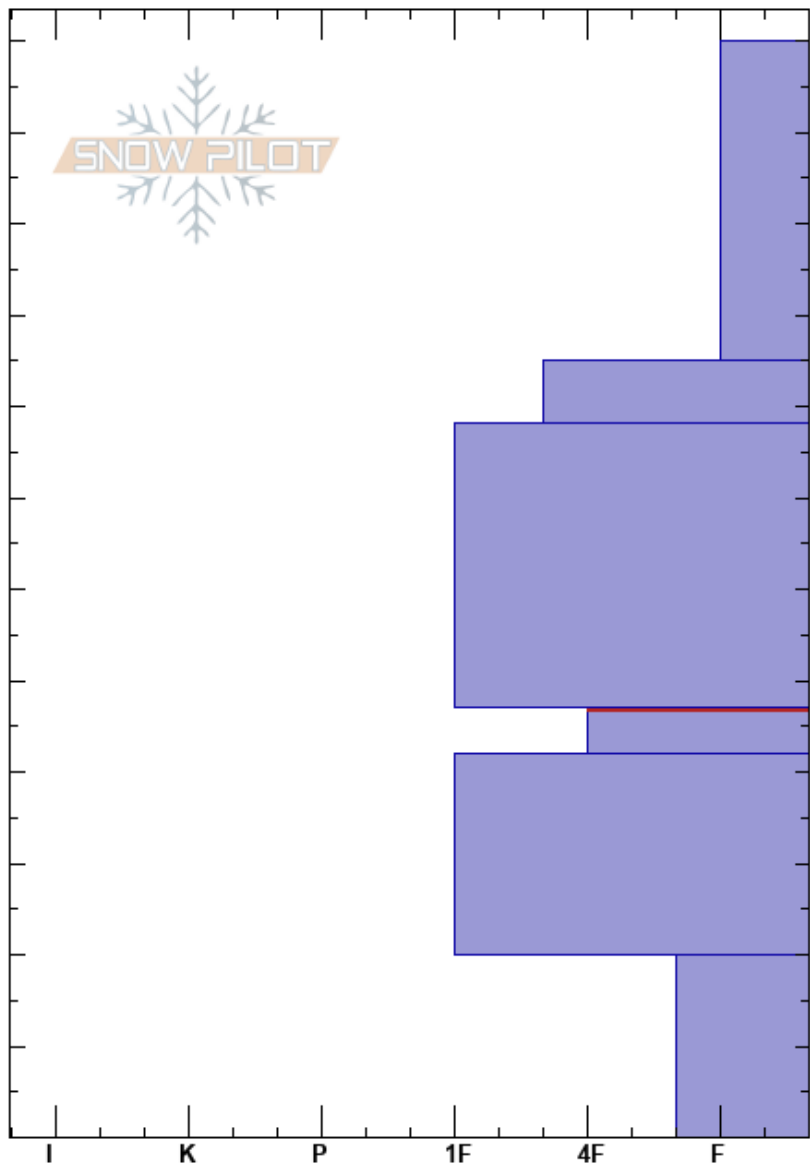

Taylor Fork - Sage ck.
 Madison Range-S
 MT
 Elevation: 9220 ft
 Aspect: 120°
 Specifics:

Alex Marienthal
 01/13/2017 - 2:00pm
 Co-ord: 44.97237N, -111.27132W
 Slope Angle: 24°
 Wind Loading: previous

Stability: Fair Stable
 Air Temperature:
 Sky Cover: CLR
 Precipitation: NO
 Wind: Calm

HS:120
 Layer Notes:
 47-42cm:Problematic layer

Crystal Form	Crystal Size	Moisture	ρ kg/m ³	Stability tests & Layer comments
□	1-2			← ECTN22 @47cm ← ECTP15 @47cm ← PST40/100 (End) @47cm
△	2-3			← CT20, Q1 @20cm