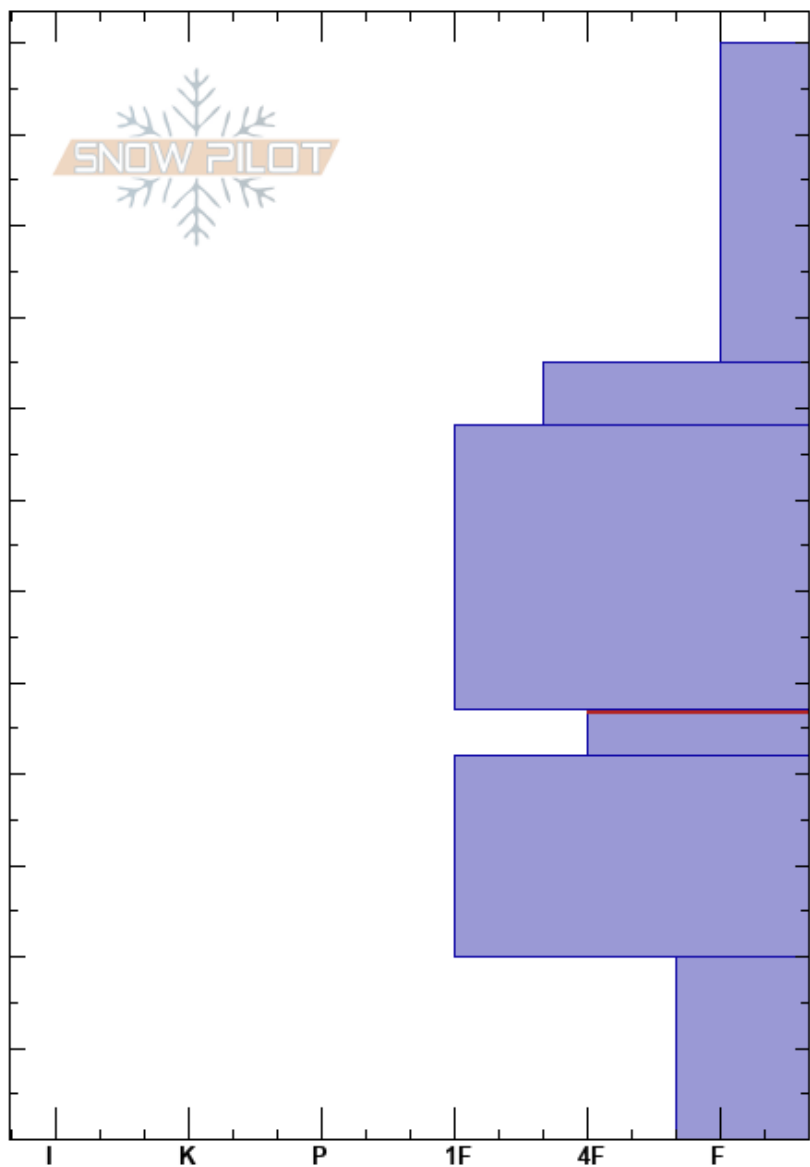

Taylor Fork - Sage ck.
 Madison Range-S
 MT
 Elevation: 9220 ft
 Aspect: 120°
 Specifics:

Alex Marienthal
 01/13/2017 - 2:00pm
 Co-ord: 44.97237N, -111.27132W
 Slope Angle: 24°
 Wind Loading: previous

Stability: Fair Stable
 Air Temperature:
 Sky Cover: CLR
 Precipitation: NO
 Wind: Calm

HS:120
 Layer Notes:
 47-42cm:Problematic layer

Height (cm)	Crystal		Moisture	ρ kg/m ³	Stability tests & Layer comments
	Form	Size			
120 - 110					
110 - 100					
100 - 90					
90 - 80					
80 - 70					
70 - 60					
60 - 50					
50 - 47	□	1-2			← ECTN22 @47cm ← ECTP15 @47cm ← PST40/100 (End) @47cm
47 - 40					
40 - 30					
30 - 20					
20 - 10	△	2-3			← CT20, Q1 @20cm
10 - 0					