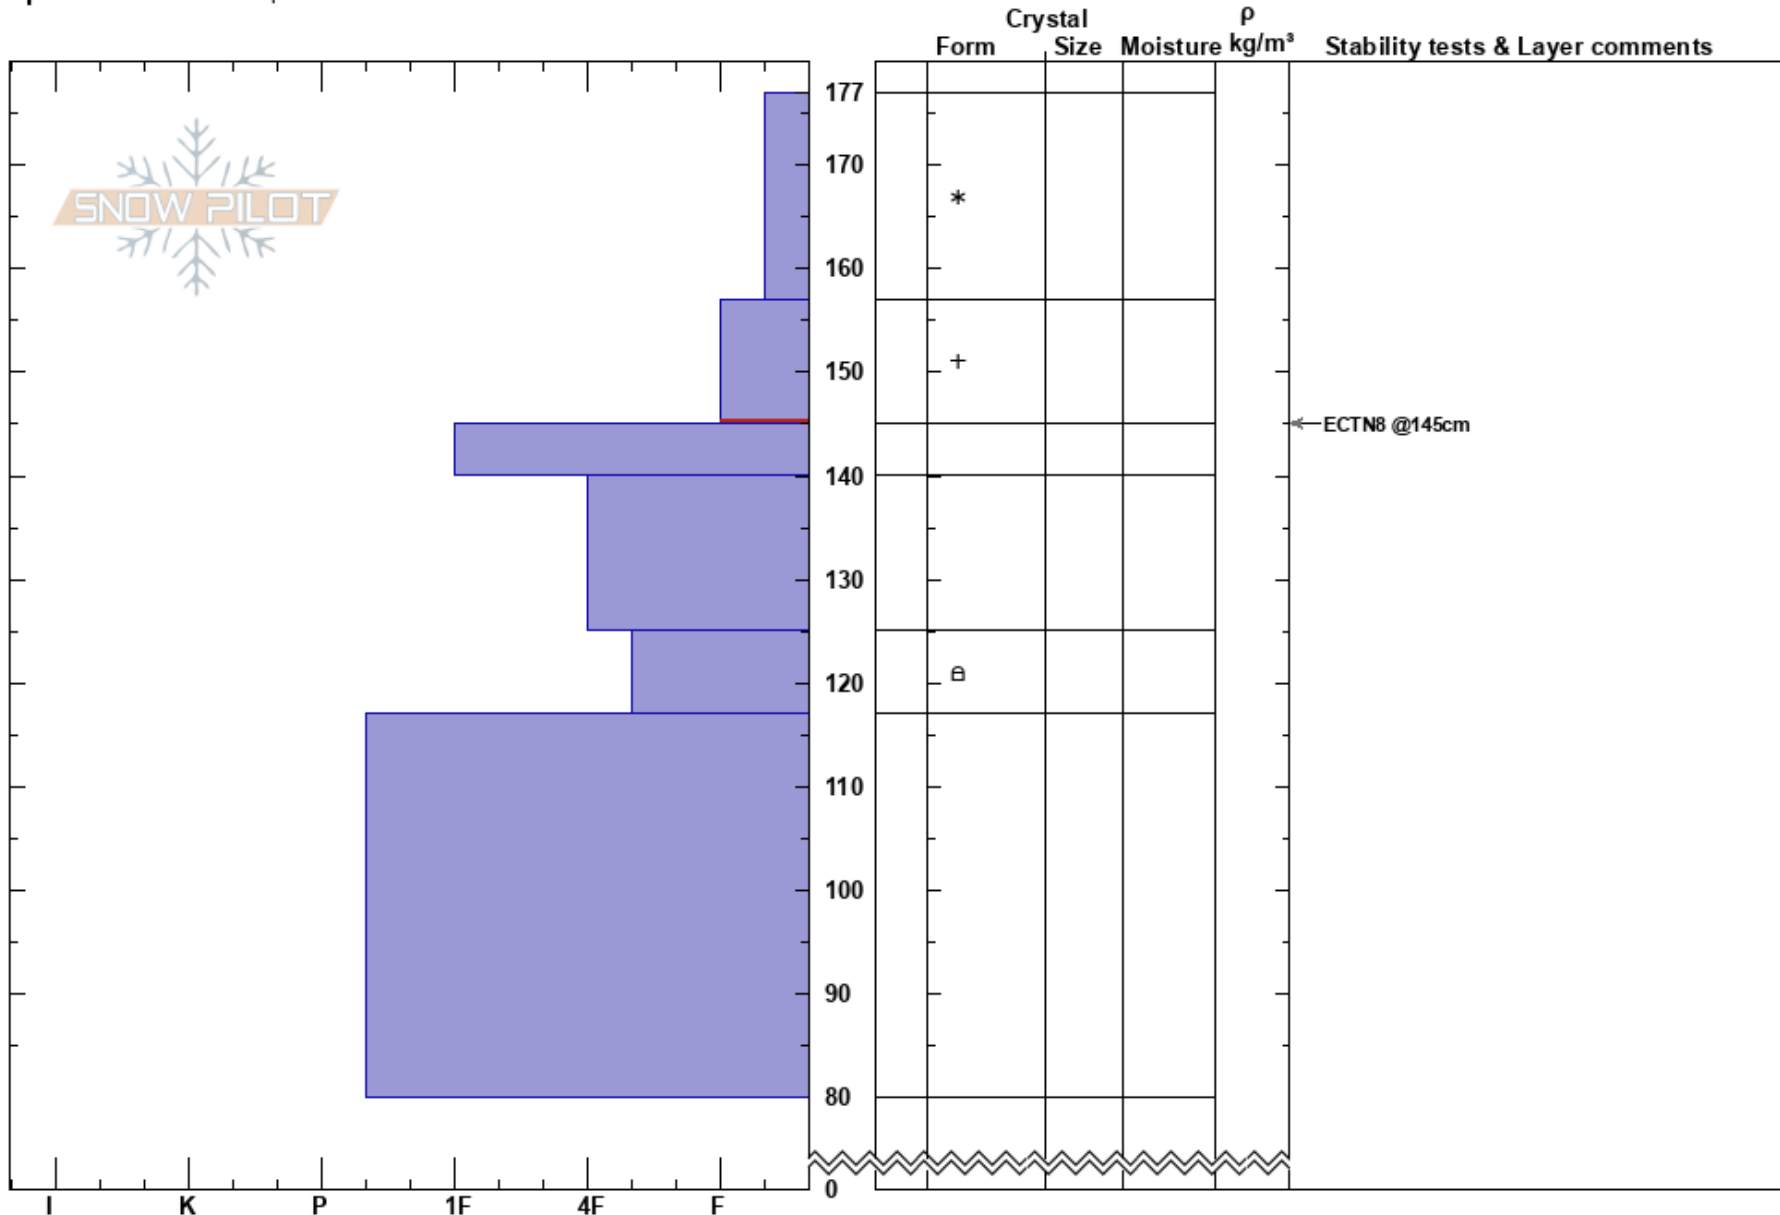

Throne  
 Bridger Range  
 MT  
**Elevation:** 8515 ft  
**Aspect:** 65°  
**Specifics:** We skied slope

Andrew Schauer  
 12/27/2018 - 1:30pm  
**Co-ord:** 45.88175N, -110.95565W  
**Slope Angle:** 34°  
**Wind Loading:** no

**Stability:** Good **HS:**177 **Layer Notes:**  
**Air Temperature:** -12°C 157-145cm:Problematic layer  
**Sky Cover:** OVC  
**Precipitation:** S2  
**Wind:** Calm

Notes: