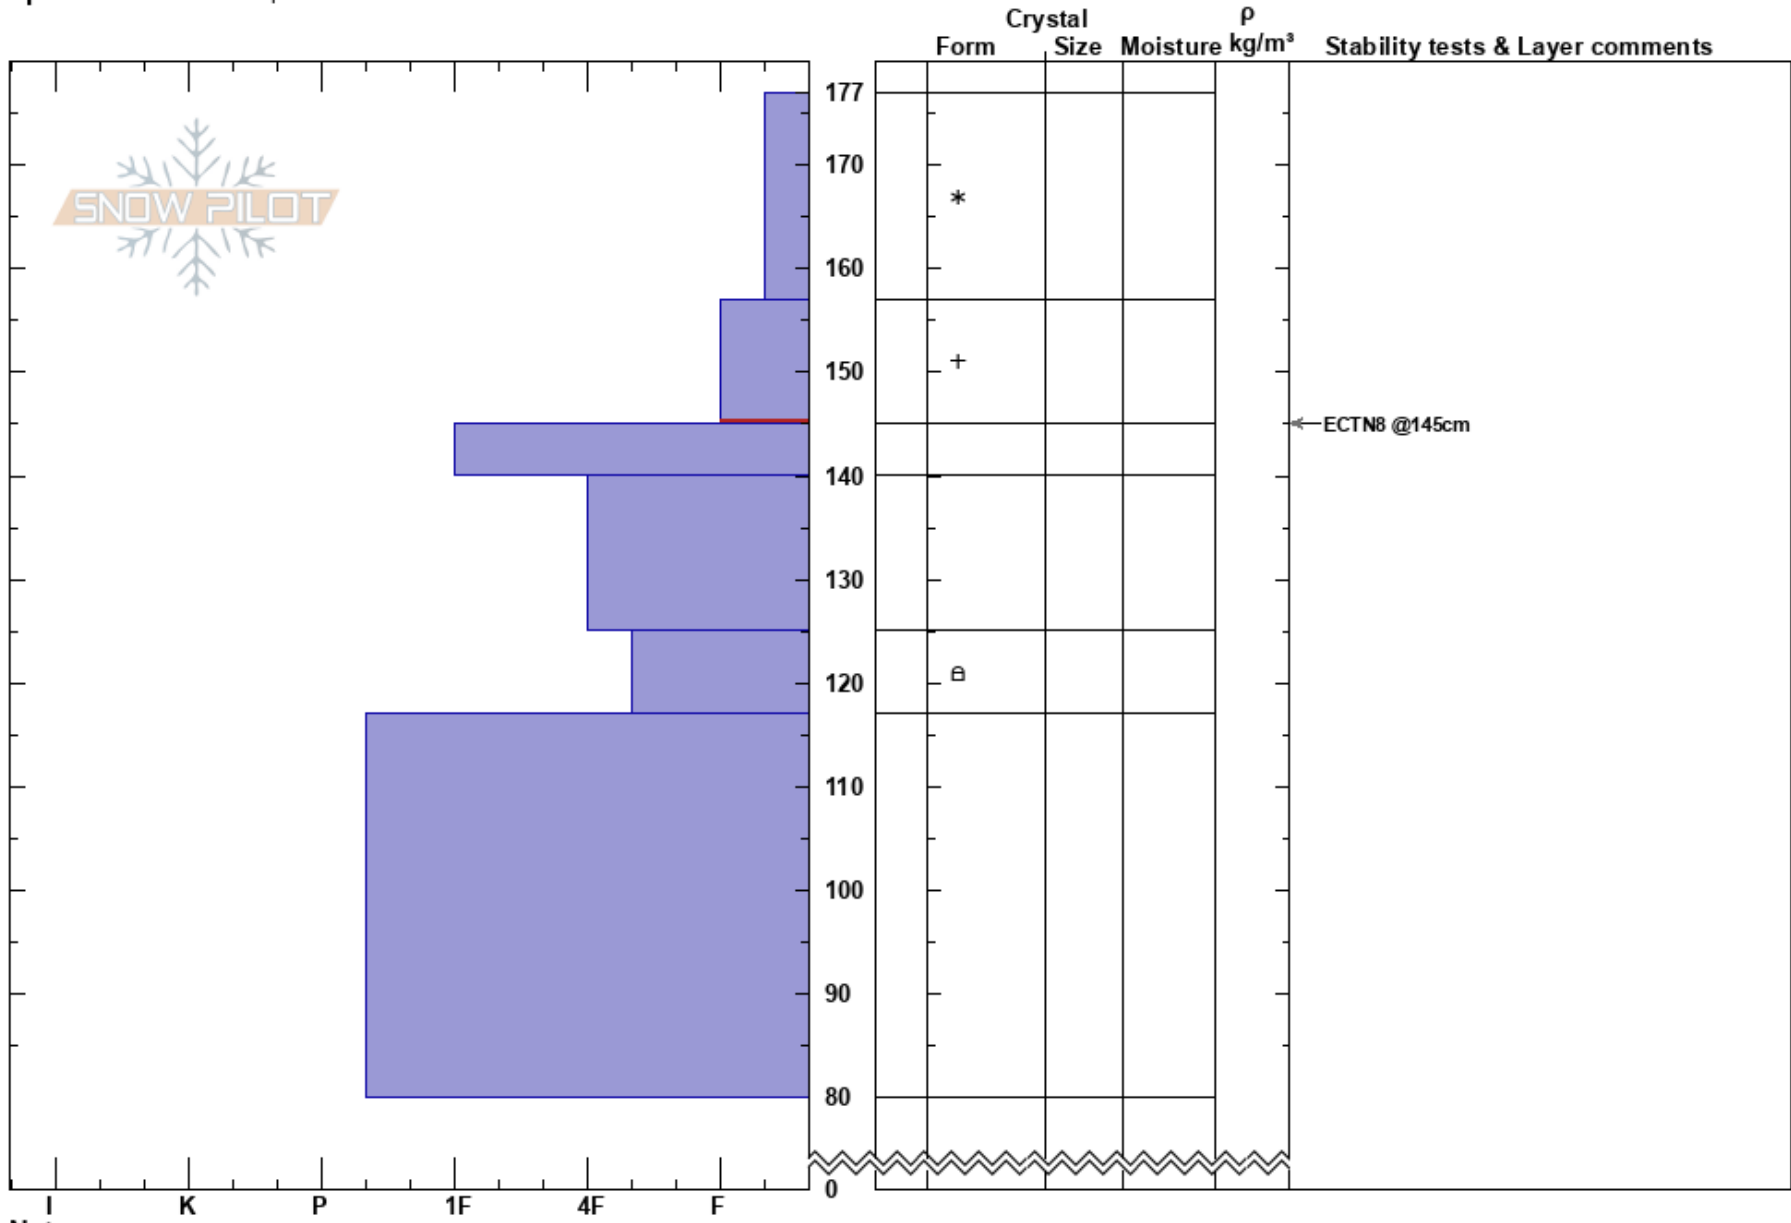

Throne
 Bridger Range
 MT
Elevation: 8515 ft
Aspect: 65°
Specifics: We skied slope

Andrew Schauer
 12/27/2018 - 1:30pm
Co-ord: 45.88175N, -110.95565W
Slope Angle: 34°
Wind Loading: no

Stability: Good **HS:**177 **Layer Notes:**
Air Temperature: -12°C 157-145cm:Problematic layer
Sky Cover: OVC
Precipitation: S2
Wind: Calm