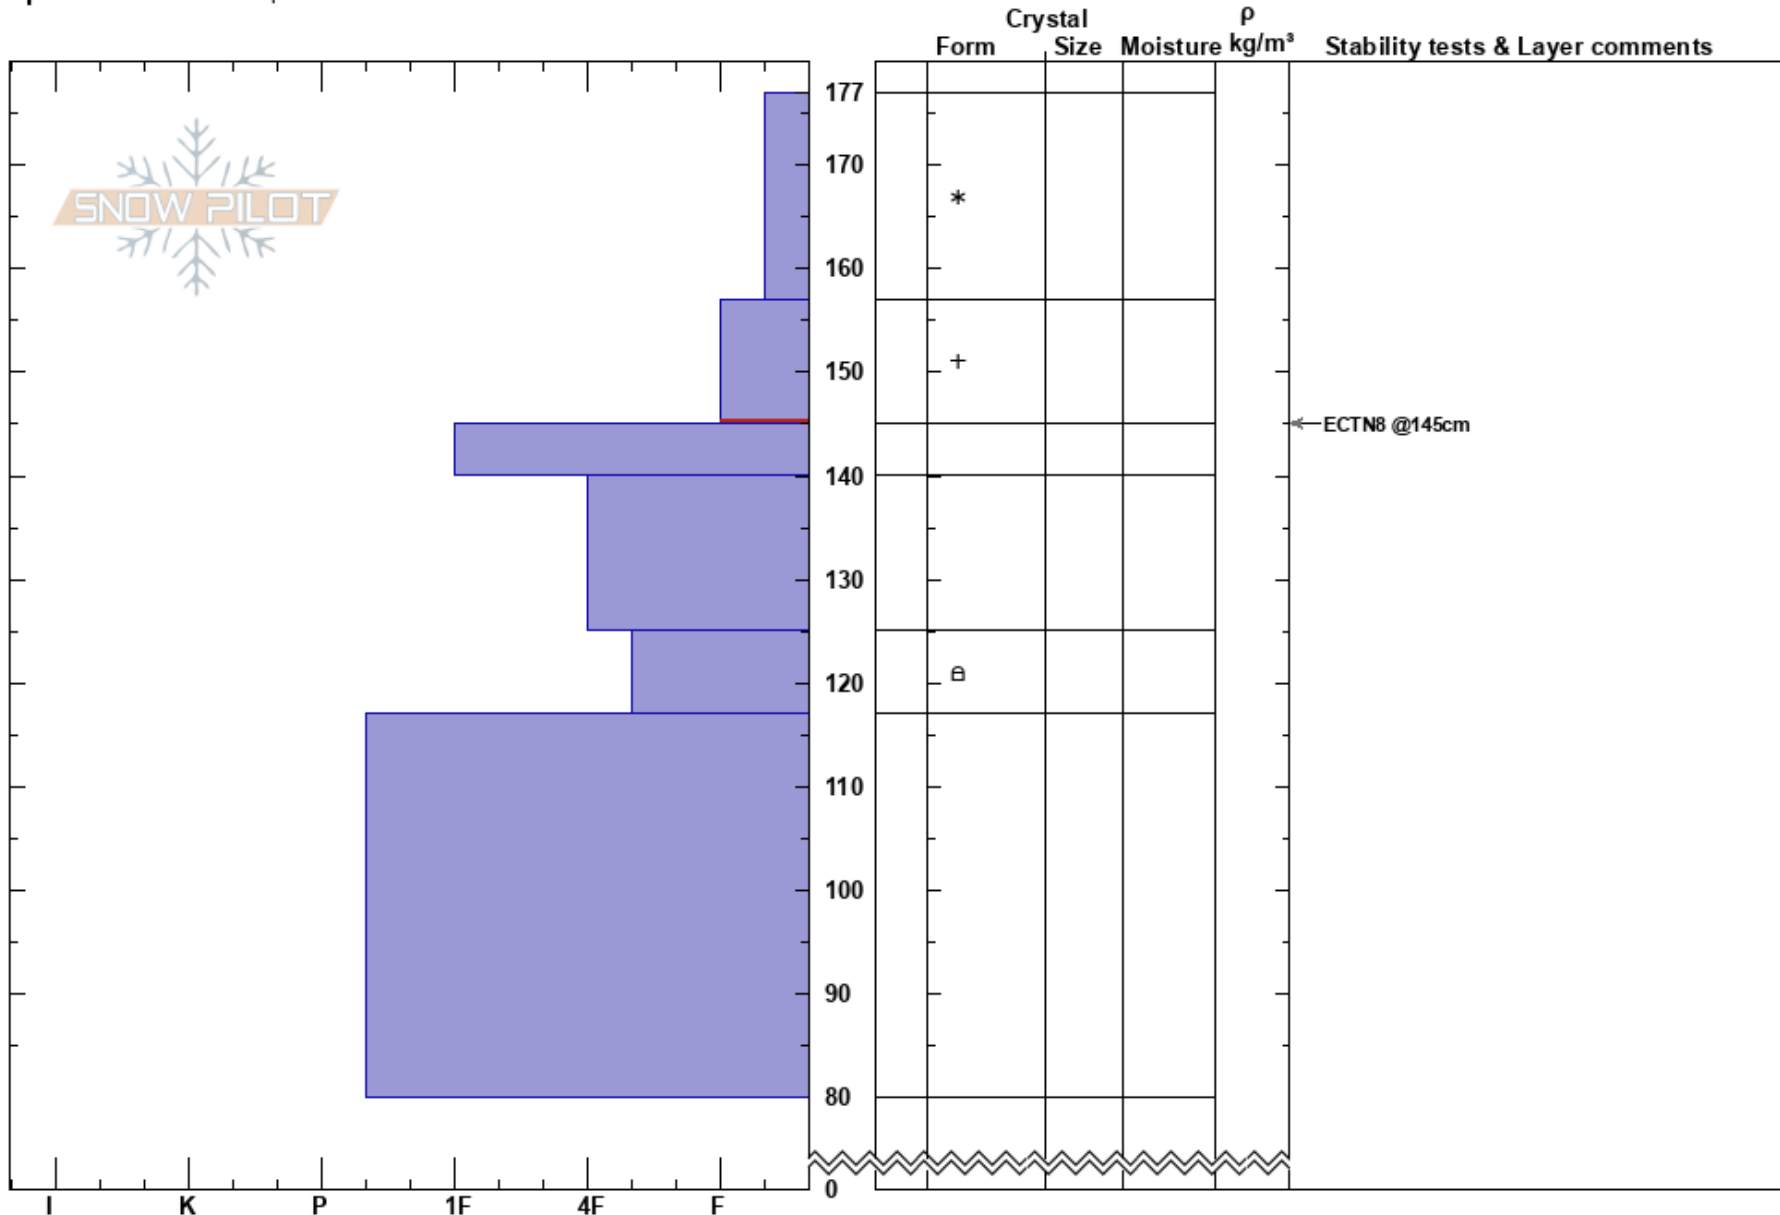

Throne
 Bridger Range
 MT
Elevation: 8515 ft
Aspect: 65°
Specifics: We skied slope

Andrew Schauer
 12/27/2018 - 1:30pm
Co-ord: 45.88175N, -110.95565W
Slope Angle: 34°
Wind Loading: no

Stability: Good **HS:**177 **Layer Notes:**
Air Temperature: -12°C 157-145cm:Problematic layer
Sky Cover: OVC
Precipitation: S2
Wind: Calm