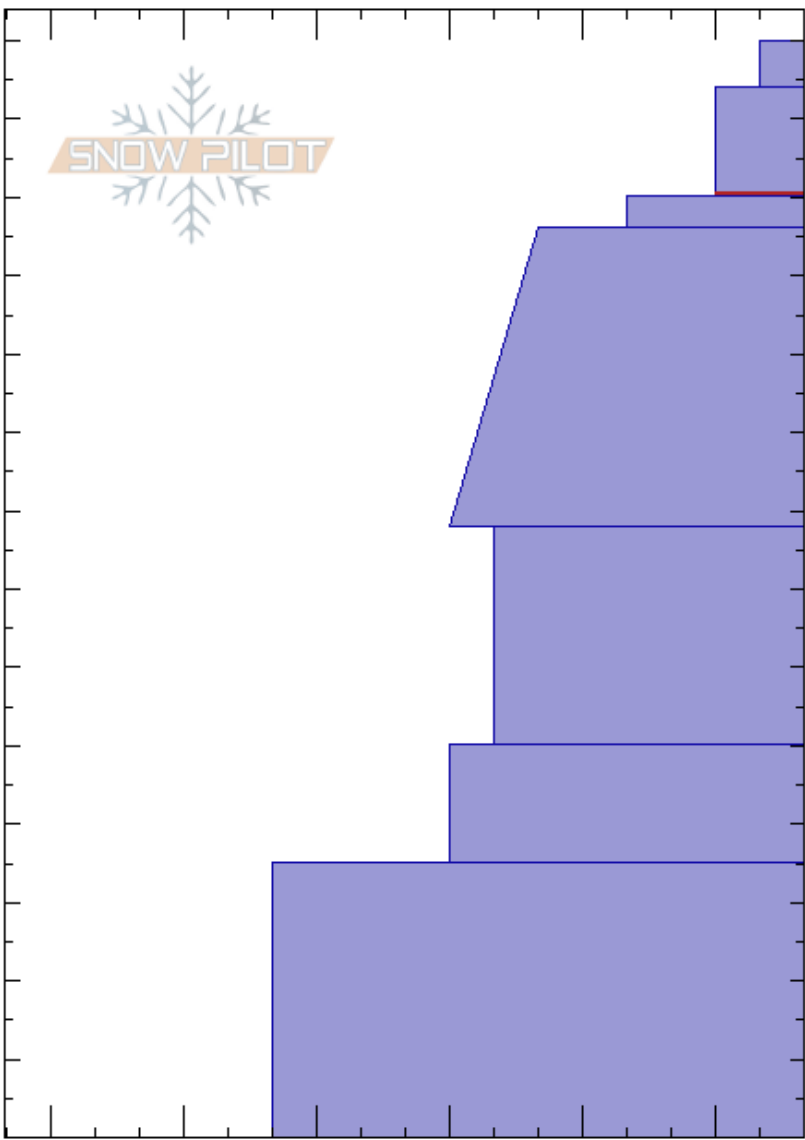

Throne
 Bridger Range
 MT
 Elevation: 8311 ft
 Aspect: 350°
 Specifics:

Andrew Schauer
 12/27/2018 - 12:30pm
 Co-ord: 45.88233N, -110.95260W
 Slope Angle: 24°
 Wind Loading: no

Stability: Good HS:140
 Air Temperature: -11°C
 Sky Cover: OVC
 Precipitation: S2
 Wind: Calm
 Layer Notes:
 134-120cm:Problematic layer

| Height (cm) | Crystal | | Moisture | ρ kg/m ³ | Stability tests & Layer comments |
|-------------|---------|------|----------|-----------------------------|----------------------------------|
| | Form | Size | | | |
| 134-140 | * | | | | |
| 120-134 | + | | | | |
| 110-120 | + (/) | | | | ← ECTN3 @120cm ← ECTN5 @120cm |
| 80-110 | / | | | | |
| 50-80 | ⊖ | 2 | | | ← ECTN30 @78cm ← ECTN25 @78cm |
| 35-50 | ⊖ | 2 | | | |
| 0-35 | | | | | |