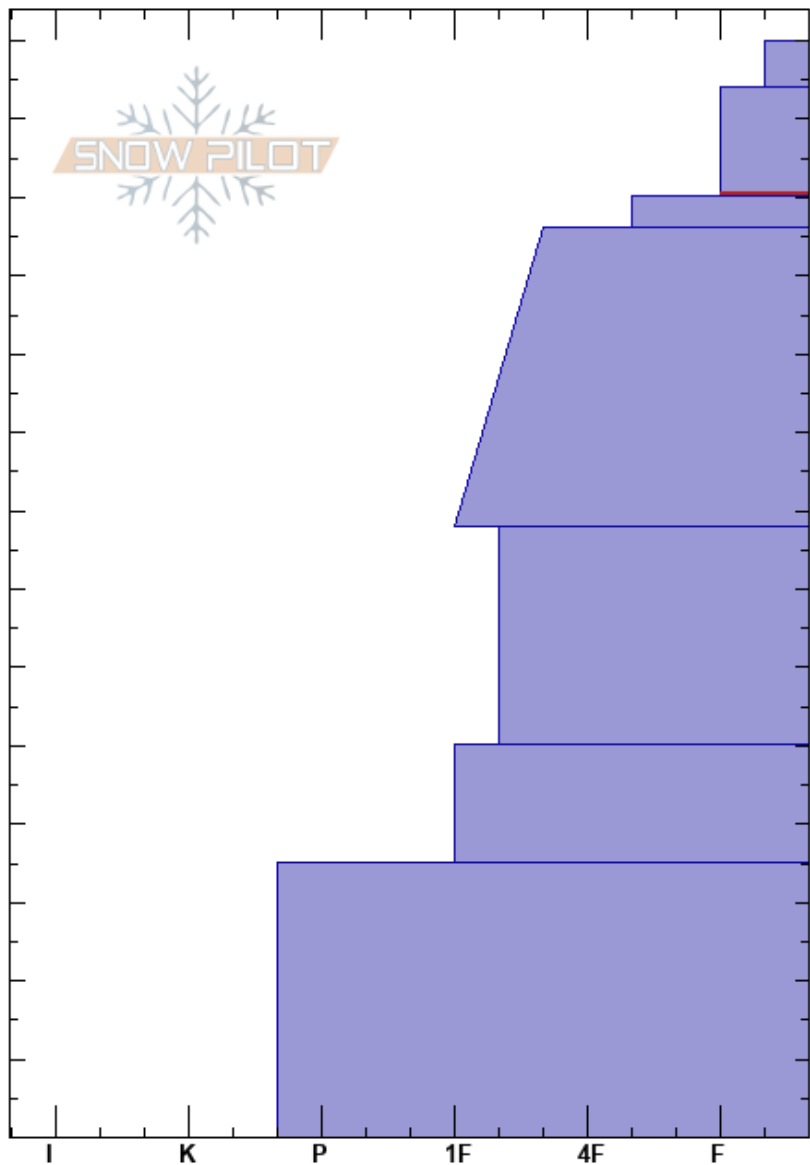

Throne
 Bridger Range
 MT
 Elevation: 8311 ft
 Aspect: 350°
 Specifics:

Andrew Schauer
 12/27/2018 - 12:30pm
 Co-ord: 45.88233N, -110.95260W
 Slope Angle: 24°
 Wind Loading: no

Stability: Good HS:140
 Air Temperature: -11°C
 Sky Cover: OVC
 Precipitation: S2
 Wind: Calm
 Layer Notes:
 134-120cm:Problematic layer

| Height (cm) | Crystal | | Moisture | ρ kg/m ³ | Stability tests & Layer comments |
|-------------|---------|------|----------|-----------------------------|----------------------------------|
| | Form | Size | | | |
| 134-140 | * | | | | |
| 120-134 | + | | | | |
| 115-120 | + (/) | | | | ← ECTN3 @120cm ← ECTN5 @120cm |
| 80-115 | / | | | | |
| 70-80 | ⊖ | 2 | | | ← ECTN30 @78cm ← ECTN25 @78cm |
| 40-70 | ⊖ | 2 | | | |
| 0-40 | | | | | |