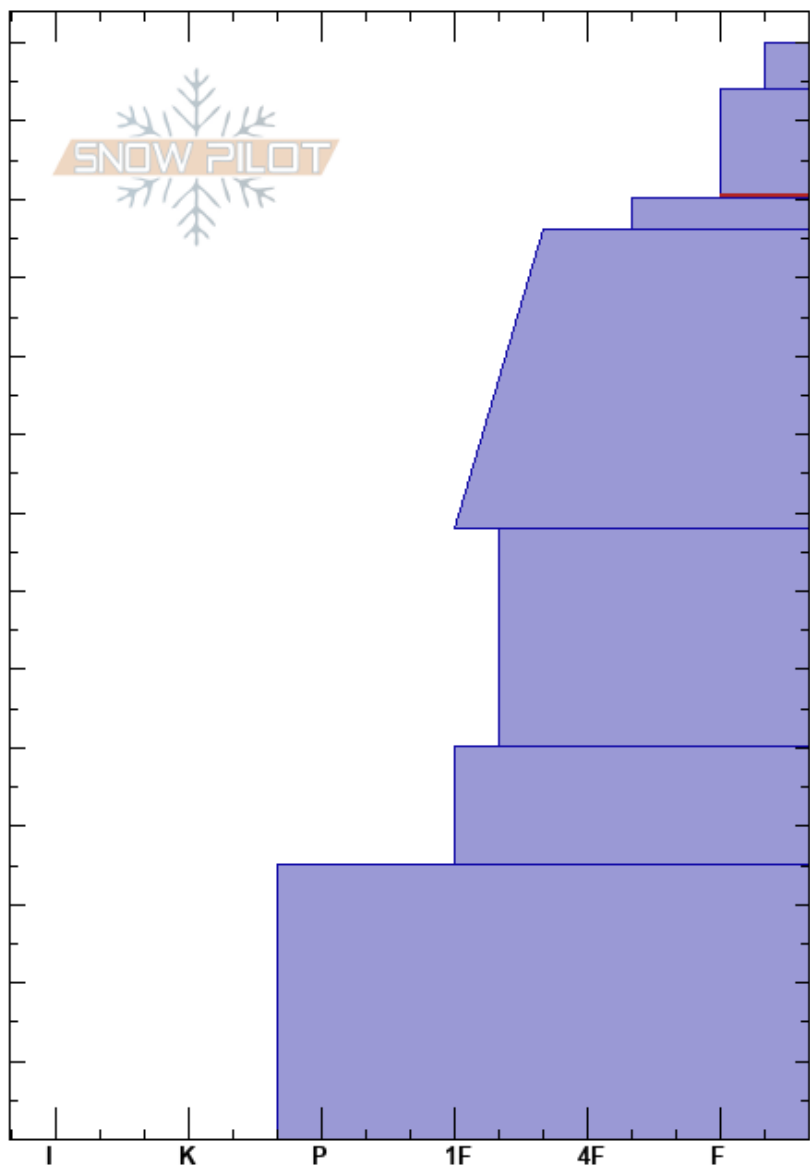

Throne
 Bridger Range
 MT
 Elevation: 8311 ft
 Aspect: 350°
 Specifics:

Andrew Schauer
 12/27/2018 - 12:30pm
 Co-ord: 45.88233N, -110.95260W
 Slope Angle: 24°
 Wind Loading: no

Stability: Good HS:140
 Air Temperature: -11°C
 Sky Cover: OVC
 Precipitation: S2
 Wind: Calm
 Layer Notes:
 134-120cm:Problematic layer

Height (cm)	Crystal		Moisture	ρ kg/m ³	Stability tests & Layer comments
	Form	Size			
134-140	*				
120-134	+				
110-120	+ (/)				← ECTN3 @120cm ← ECTN5 @120cm
80-110	/				
50-80	⊖	2			← ECTN30 @78cm ← ECTN25 @78cm
30-50	⊖	2			
0-30					