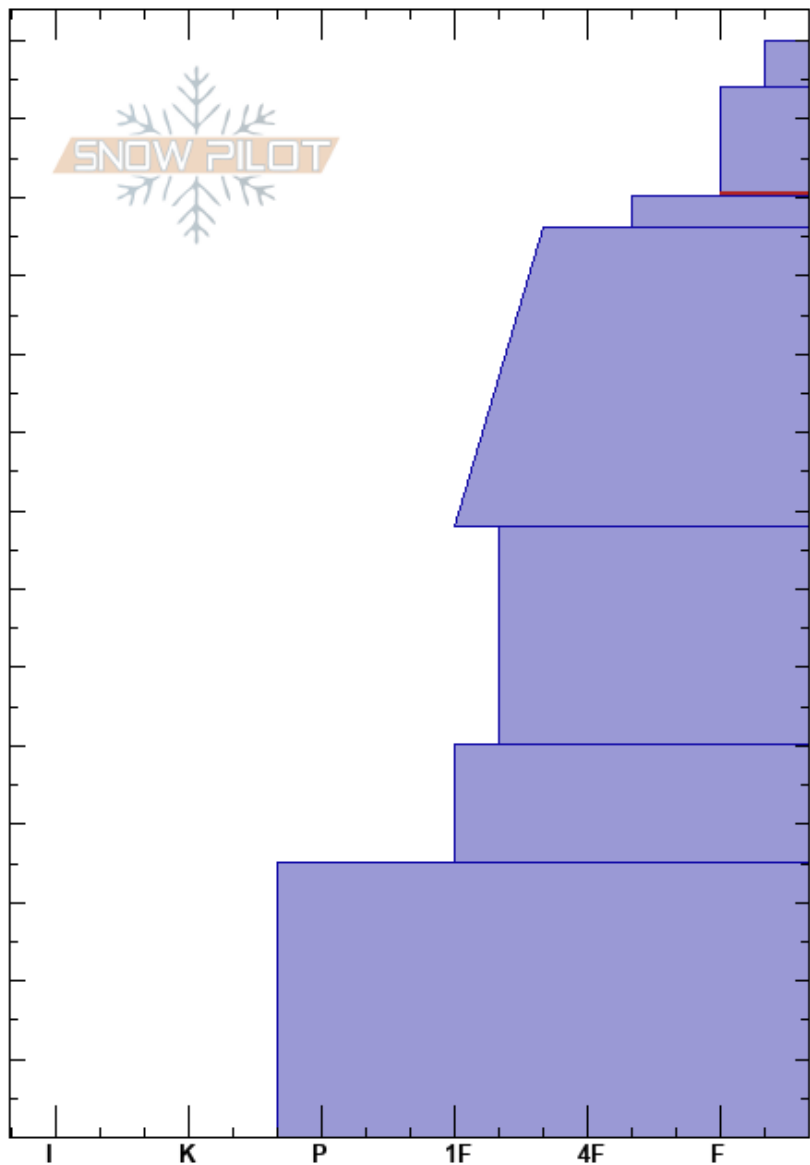

Throne
 Bridger Range
 MT
 Elevation: 8311 ft
 Aspect: 350°
 Specifics:

Andrew Schauer
 12/27/2018 - 12:30pm
 Co-ord: 45.88233N, -110.95260W
 Slope Angle: 24°
 Wind Loading: no

Stability: Good
 Air Temperature: -11°C
 Sky Cover: OVC
 Precipitation: S2
 Wind: Calm

HS:140
 Layer Notes:
 134-120cm:Problematic layer

Height (cm)	Crystal		Moisture	ρ kg/m ³	Stability tests & Layer comments
	Form	Size			
134-140	*				
120-134	+				
110-120	+ (/)				← ECTN3 @120cm ← ECTN5 @120cm
80-110	/				
50-80	⊖	2			← ECTN30 @78cm ← ECTN25 @78cm
0-50	⊖	2			