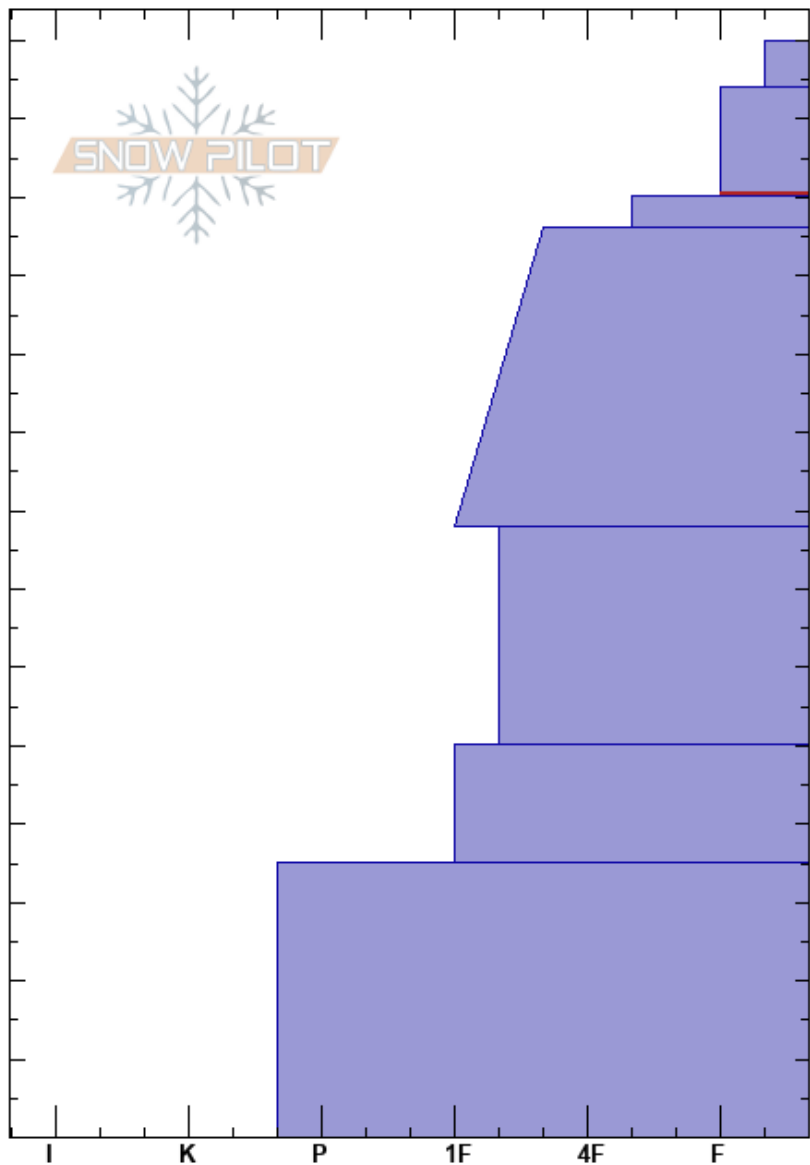

Throne
 Bridger Range
 MT
 Elevation: 8311 ft
 Aspect: 350°
 Specifics:

Andrew Schauer
 12/27/2018 - 12:30pm
 Co-ord: 45.88233N, -110.95260W
 Slope Angle: 24°
 Wind Loading: no

Stability: Good HS:140
 Air Temperature: -11°C
 Sky Cover: OVC
 Precipitation: S2
 Wind: Calm
 Layer Notes:
 134-120cm:Problematic layer

Height (cm)	Crystal		Moisture	ρ kg/m ³	Stability tests & Layer comments
	Form	Size			
134-140	*				
120-134	+				
115-120	+ (/)				← ECTN3 @120cm ← ECTN5 @120cm
80-115	/				
70-80	⊖	2			← ECTN30 @78cm ← ECTN25 @78cm
40-70	⊖	2			
0-40					