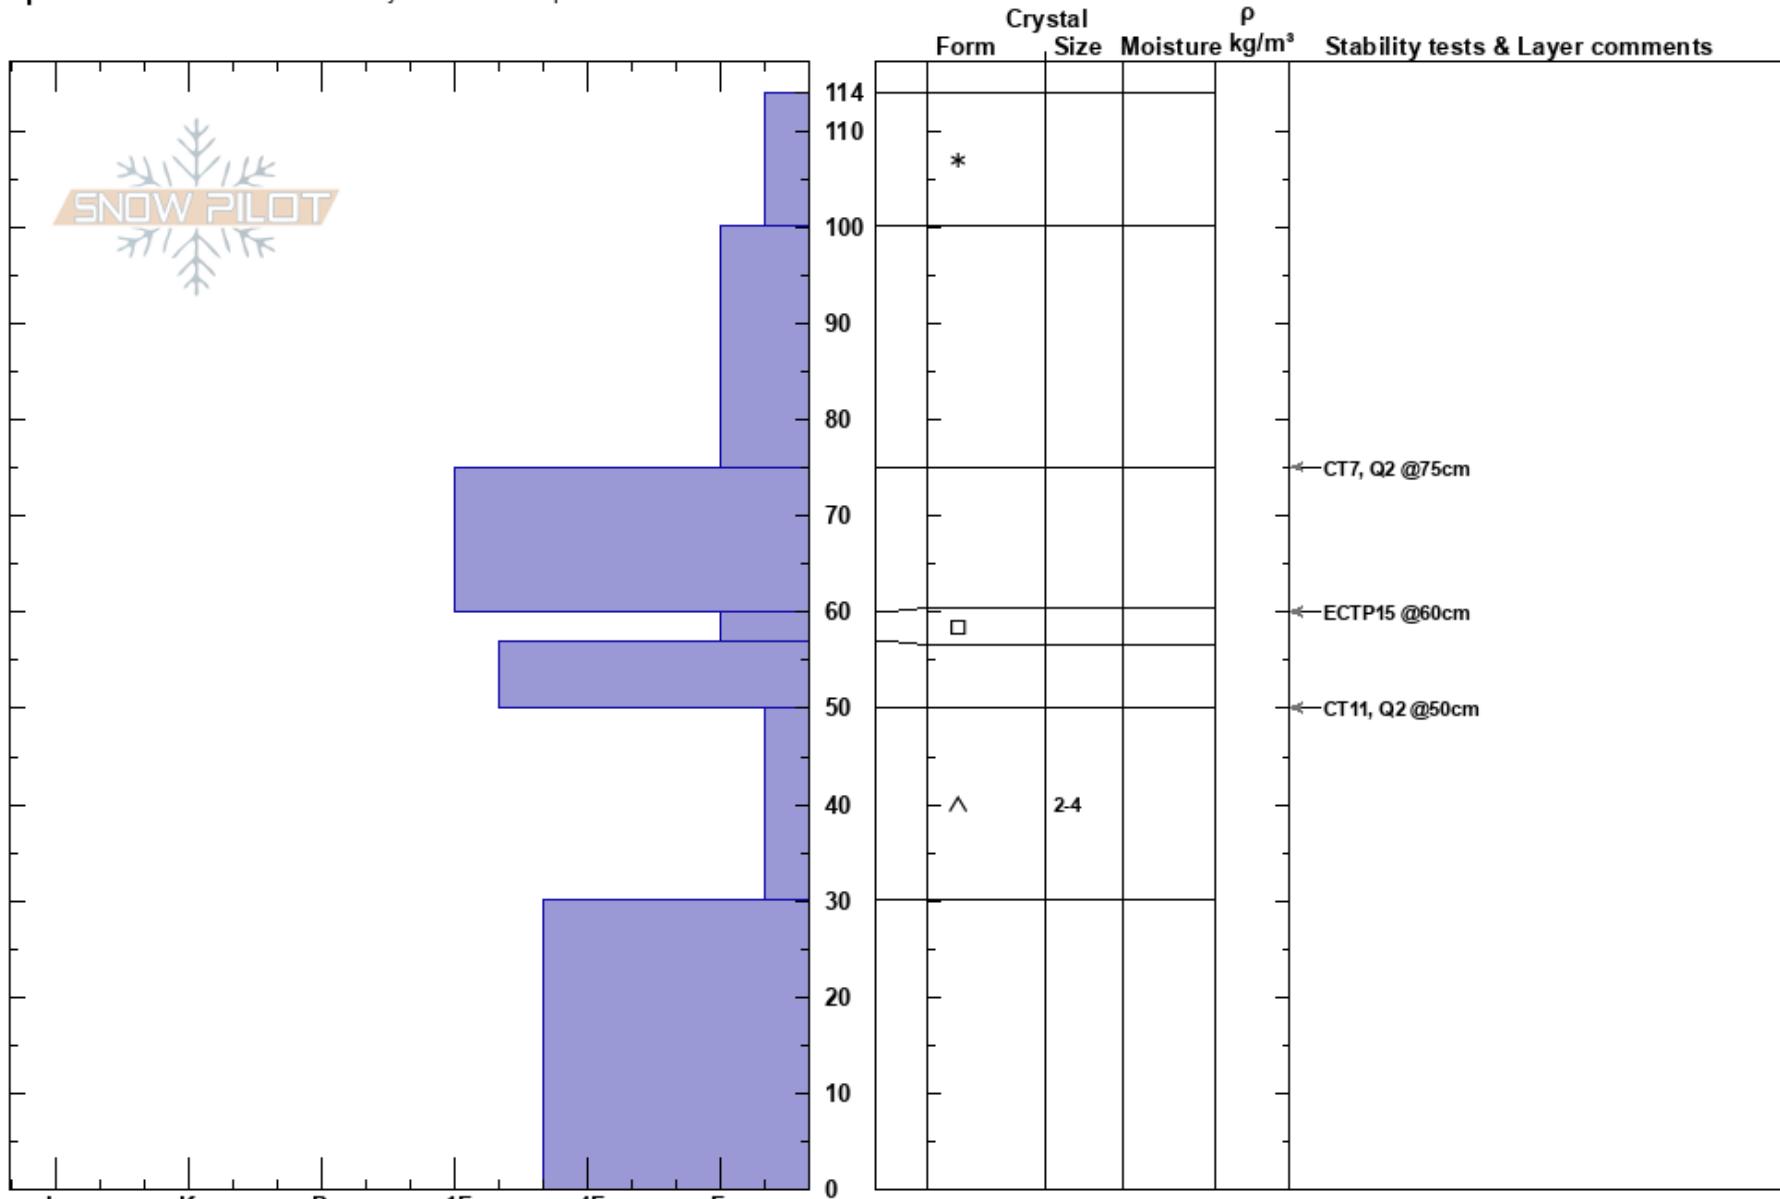

Beehive - top Tyler's
 Madison Range-N
 MT
 Elevation: 9080 ft
 Aspect: 245°
 Specifics: Recent avalanche activity on different slopes

Alex Marienthal
 01/12/2017 - 11:30am
 Co-ord: 45.32341N, -111.38218W
 Slope Angle: 27°
 Wind Loading: previous

Stability: Fair Unstable
 Air Temperature:
 Sky Cover: CLR
 Precipitation: NO
 Wind: Calm

HS:114

Layer Notes:

Notes: 12"+ new snow in 48 hours. Broke trail most of the way from parking lot and did not get any large cracks or collapsing. Small slab of recent snow ~2-4' deep below Beehive S. Face on loaded, 35-40degree slope.