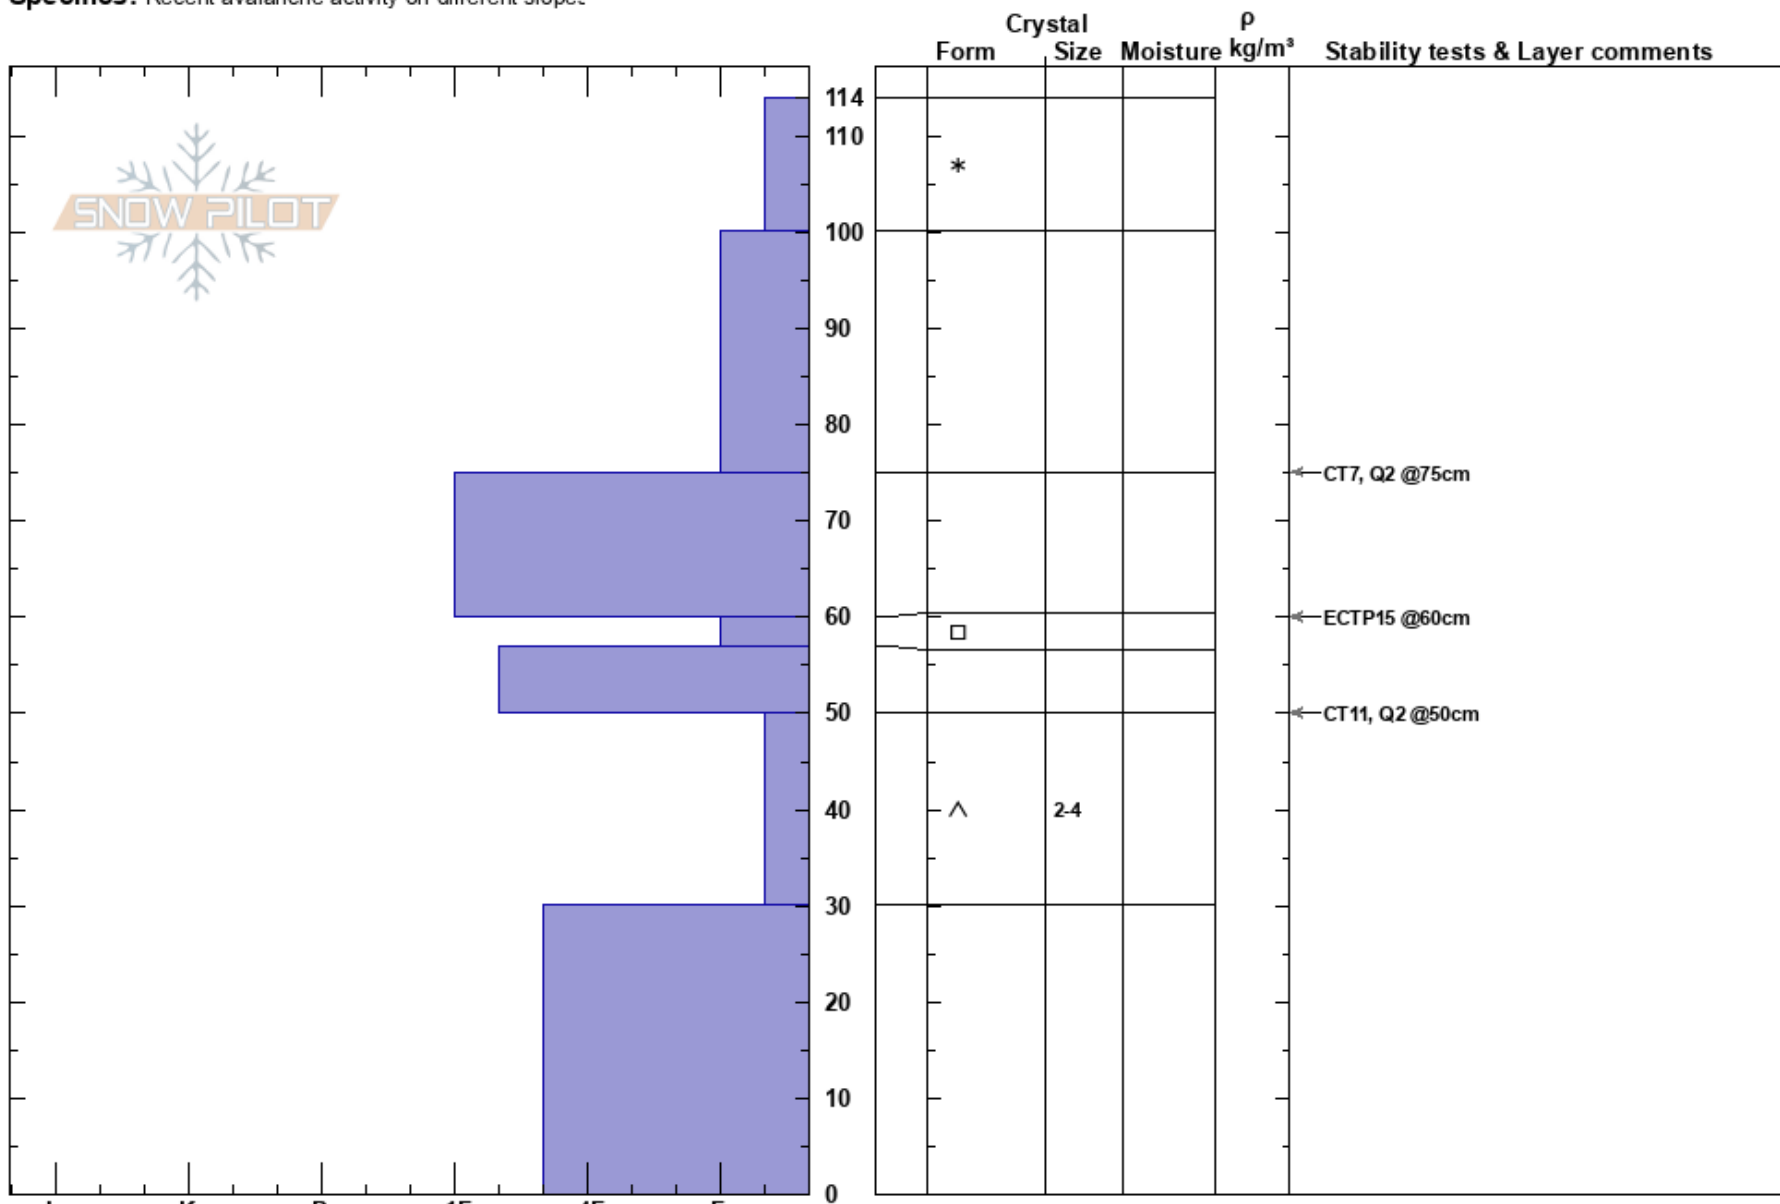

Beehive - top Tyler's  
 Madison Range-N  
 MT  
**Elevation:** 9080 ft  
**Aspect:** 245°  
**Specifics:** Recent avalanche activity on different slopes

Alex Marienthal  
 01/12/2017 - 11:30am  
**Co-ord:** 45.32341N, -111.38218W  
**Slope Angle:** 27°  
**Wind Loading:** previous

**Stability:** Fair Unstable **HS:** 114 **Layer Notes:**  
**Air Temperature:**  
**Sky Cover:** CLR  
**Precipitation:** NO  
**Wind:** Calm

**Notes:** 12"+ new snow in 48 hours. Broke trail most of the way from parking lot and did not get any large cracks or collapsing. Small slab of recent snow ~2-4' deep below Beehive S. Face on loaded, 35-40degree slope.