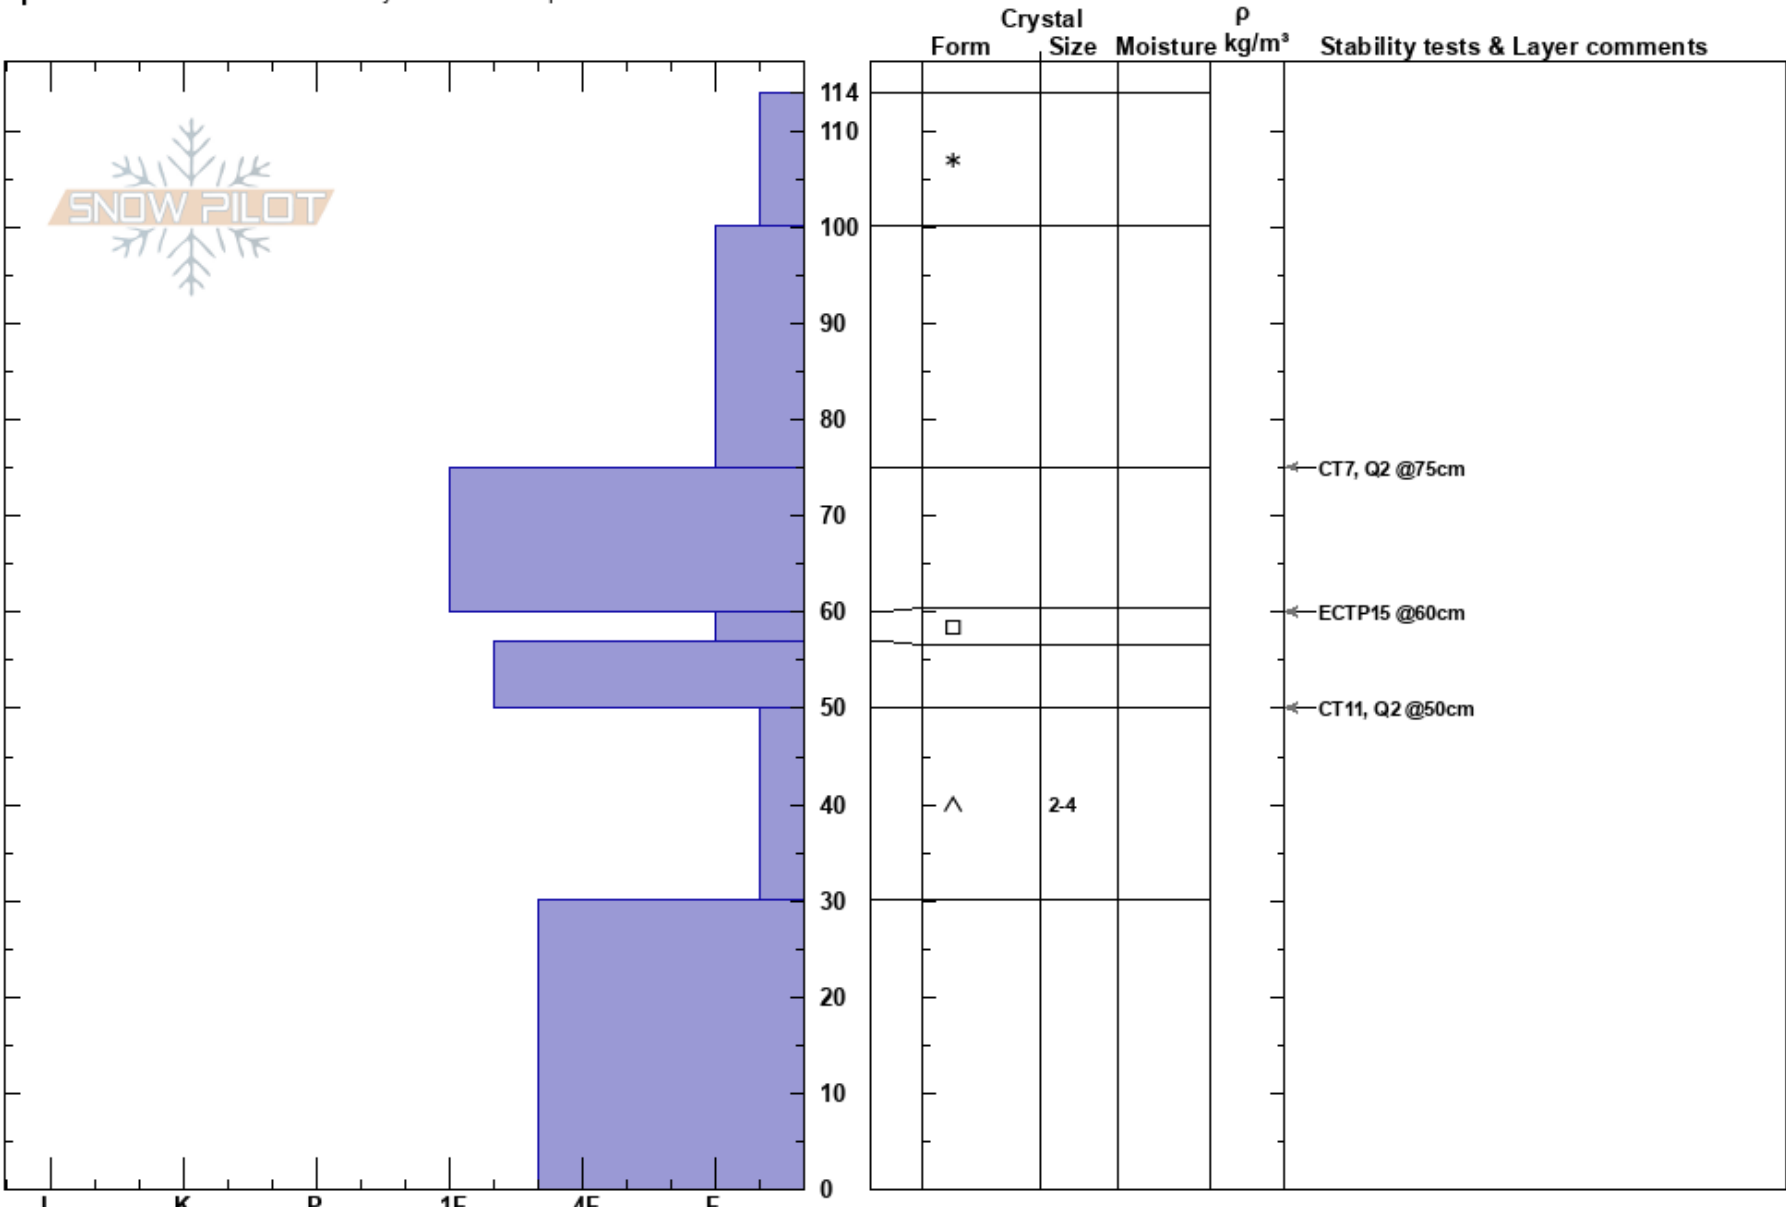

Beehive - top Tyler's  
 Madison Range-N  
 MT  
 Elevation: 9080 ft  
 Aspect: 245°  
 Specifics: Recent avalanche activity on different slopes

Alex Marienthal  
 01/12/2017 - 11:30am  
 Co-ord: 45.32341N, -111.38218W  
 Slope Angle: 27°  
 Wind Loading: previous

Stability: Fair Unstable HS:114  
 Air Temperature:  
 Sky Cover: CLR  
 Precipitation: NO  
 Wind: Calm

Layer Notes:

Notes: 12"+ new snow in 48 hours. Broke trail most of the way from parking lot and did not get any large cracks or collapsing. Small slab of recent snow ~2-4' deep below Beehive S. Face on loaded, 35-40degree slope.