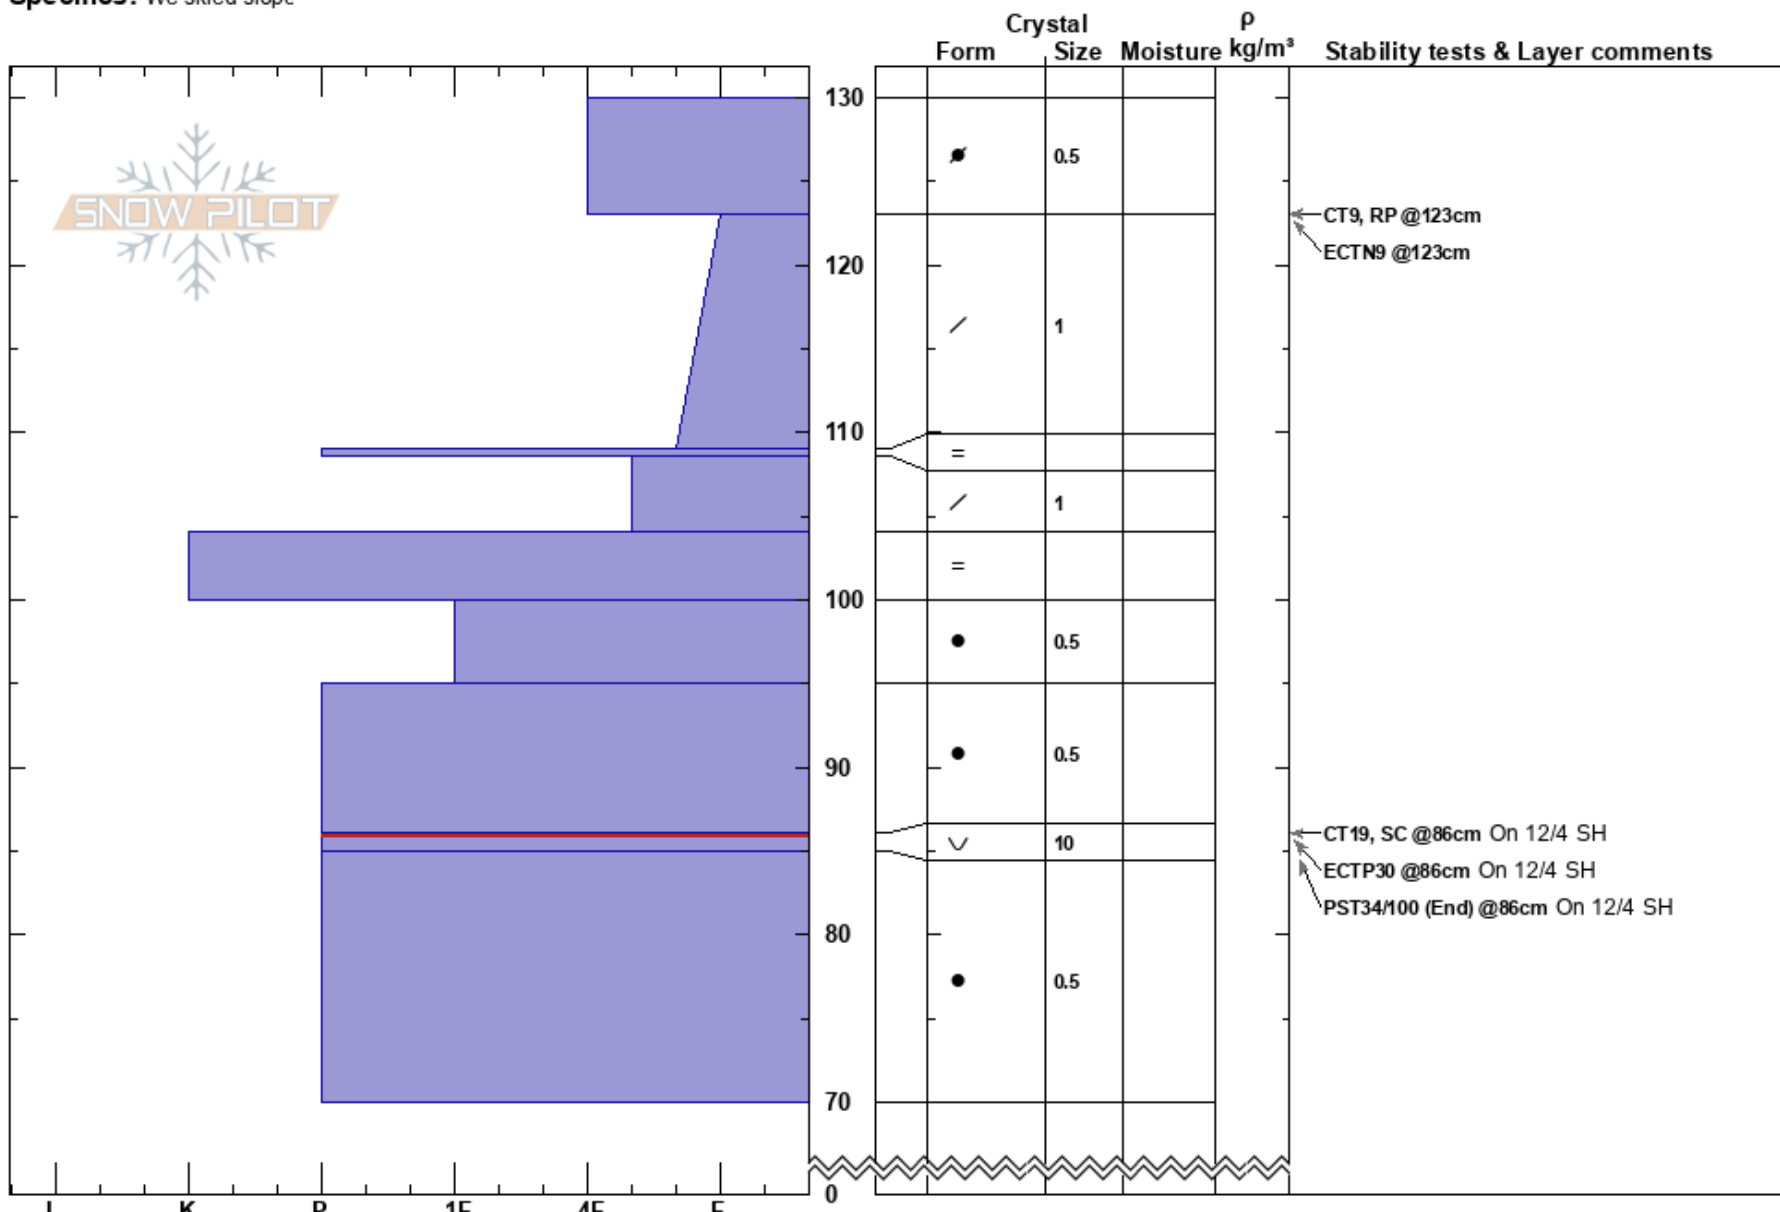

Lincoln Ridge  
 Central Sierra  
 CA  
**Elevation:** 7700 ft  
**Aspect:** 25°  
**Specifics:** We skied slope

Brandon Schwartz  
 12/27/2018 - 12:00pm  
**Co-ord:** 39.59122N, -120.49059W  
**Slope Angle:** 23°  
**Wind Loading:** previous

**Stability:** Good **HS:** 130  
**Air Temperature:** -8°C **PS:** 10 **Layer Notes:**  
 86-85cm: 12/4 layer, decomposing  
 86-85cm: Problematic layer  
**Sky Cover:** BKN  
**Precipitation:** S-1  
**Wind:** NE Strong

**Notes:** Pit dug in near treeline terrain. 12/4 SH layer found.