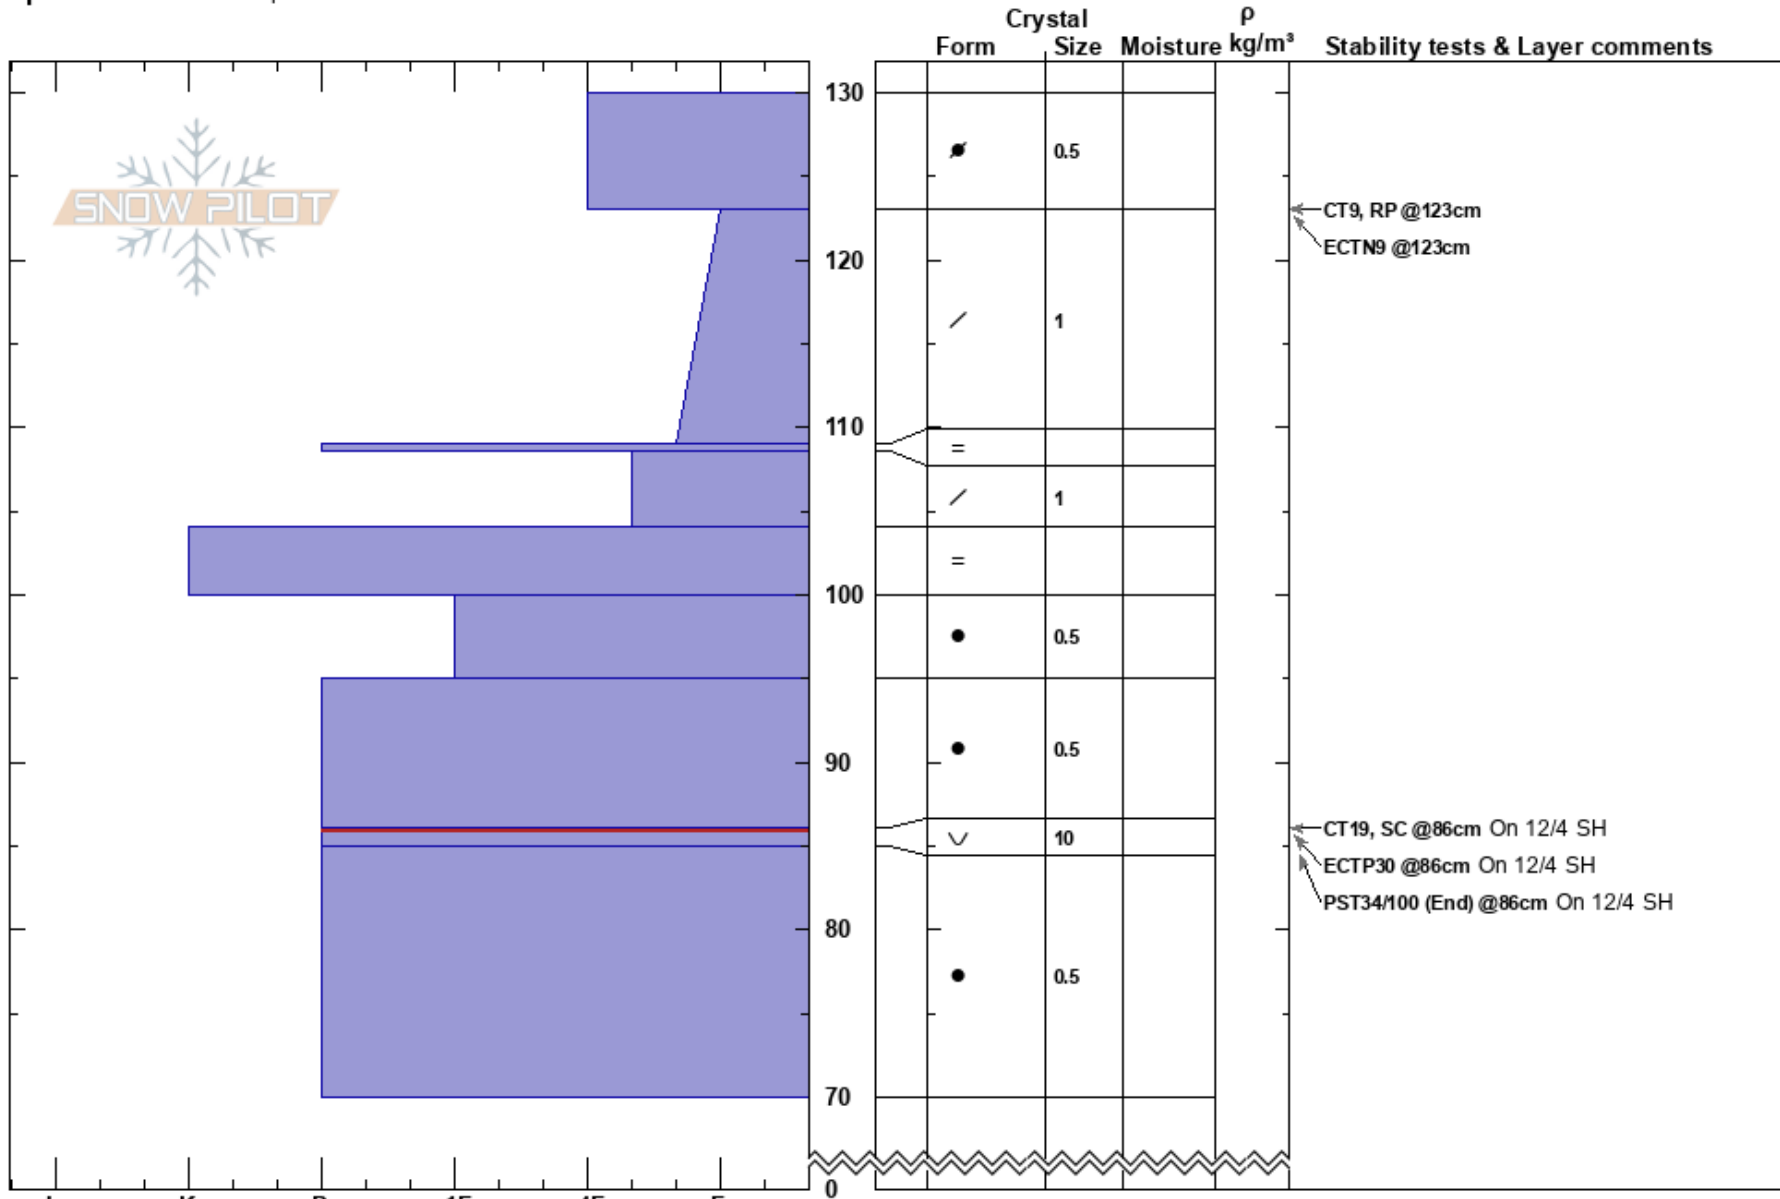

Lincoln Ridge
 Central Sierra
 CA
Elevation: 7700 ft
Aspect: 25°
Specifics: We skied slope

Brandon Schwartz
 12/27/2018 - 12:00pm
Co-ord: 39.59122N, -120.49059W
Slope Angle: 23°
Wind Loading: previous

Stability: Good **HS:** 130
Air Temperature: -8°C **PS:** 10 **Layer Notes:**
 86-85cm: 12/4 layer, decomposing
 86-85cm: Problematic layer
Sky Cover: BKN
Precipitation: S-1
Wind: NE Strong

Notes: Pit dug in near treeline terrain. 12/4 SH layer found.