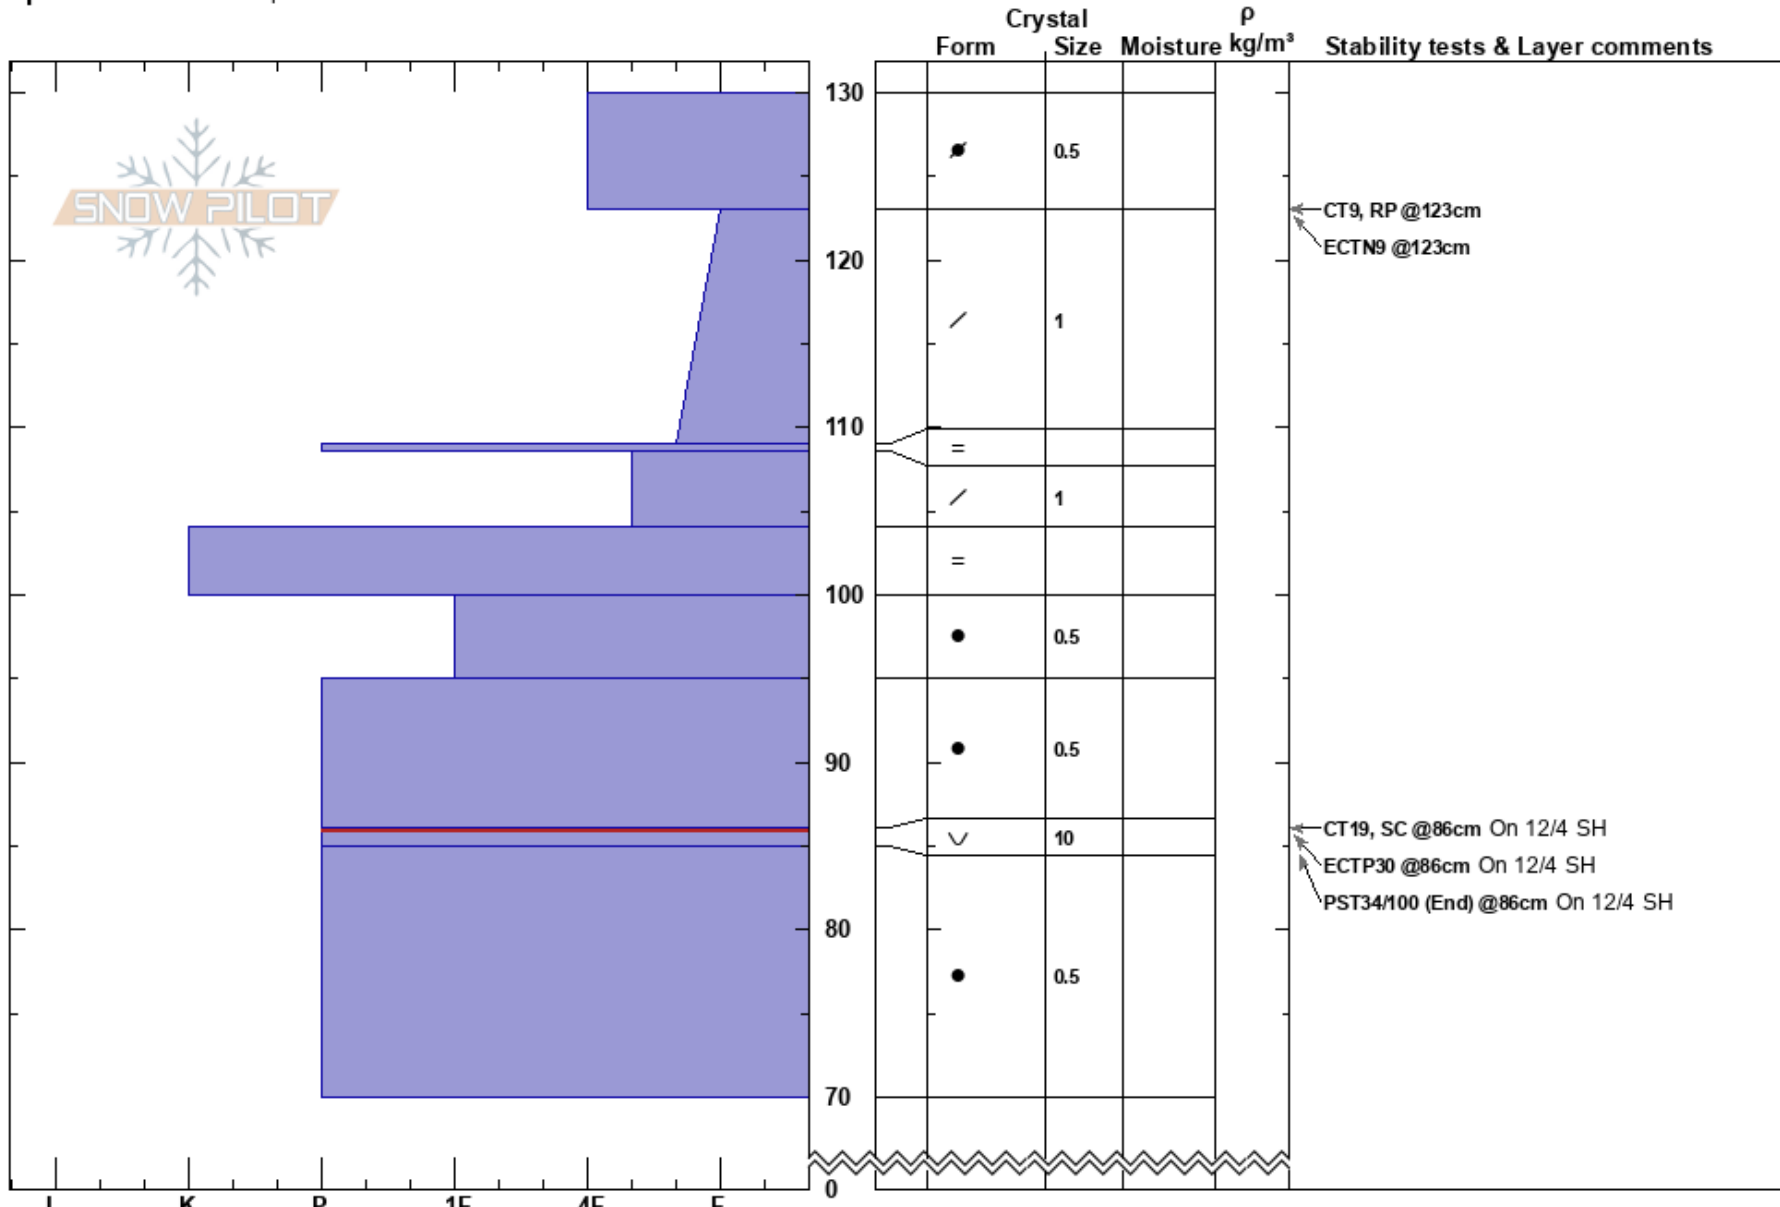

Lincoln Ridge
 Central Sierra
 CA
Elevation: 7700 ft
Aspect: 25°
Specifics: We skied slope

Brandon Schwartz
 12/27/2018 - 12:00pm
Co-ord: 39.59122N, -120.49059W
Slope Angle: 23°
Wind Loading: previous

Stability: Good **HS:** 130
Air Temperature: -8°C **PS:** 10 **Layer Notes:** 86-85cm: 12/4 layer, decomposing
Sky Cover: BKN 86-85cm: Problematic layer
Precipitation: S-1
Wind: NE Strong

Notes: Pit dug in near treeline terrain. 12/4 SH layer found.